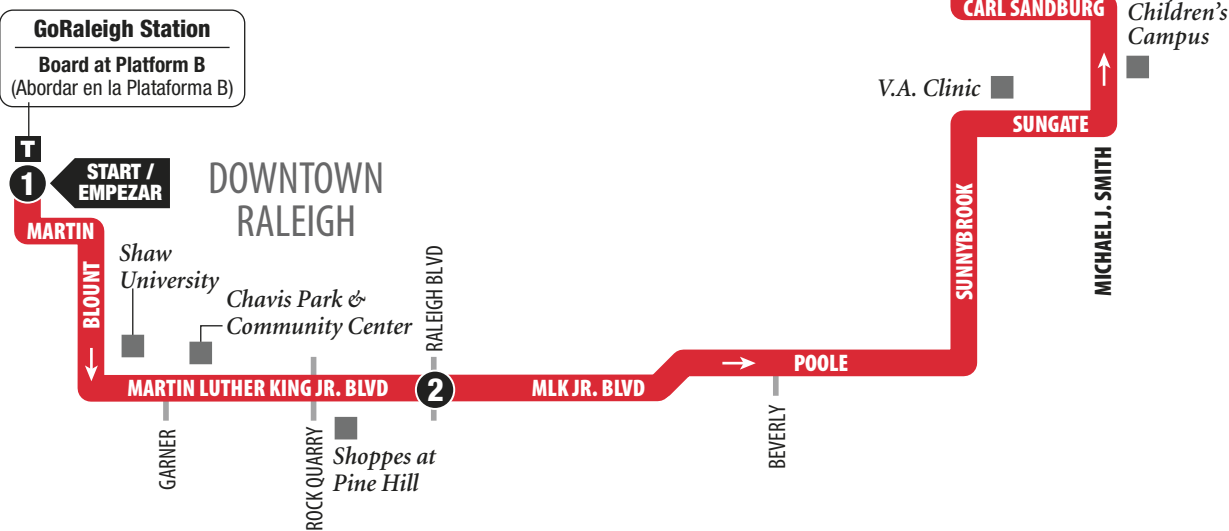

ROUTE 19 MLK/Sunnybrook

Inbound to Downtown
See Outbound on Other Side

Hacia el centro de la ciudad
Para rutas saliendo del centro ver el reverso

DOWNTOWN RALEIGH

END / TERMINAR

MARTIN

Track your bus live, right now!
Download the free app:
transloc.com/app or visit
GoRaleighLive.org

* This trip does not operate on Sunday or Holidays.
(Este transporte no funciona los domingos o días festivos.)

ROUTE 19
DAILY SERVICE

New Departure Times Monday-Friday!

- ## MLK/Sunnybrook
- SERVING:**
- Shaw University
 - Chavis Park & Community Center
 - Shoppes at Pine Hill
 - V.A. Clinic
 - Wake Tech - Health Sciences Campus
 - Holly Hill Adult Campus
 - Holly Hill Children's Campus
 - Pines of Ashton
 - Wake County Human Services

919-485-RIDE (7433)
GoRaleigh.org

Effective: 9.12.21

ROUTE 19 MLK/Sunnybrook

Outbound from Downtown

See Inbound on Other Side

Saliendo del centro de la ciudad

Para rutas rumbo al centro ver el reverso

NORTH / NORTE

	1 GoRaleigh Station	2 MLK Jr. Blvd at Raleigh	3 Calumet at Sunnybrook
AM	6:07	6:17	6:34
	6:22	6:32	6:49
	6:37	6:47	7:04
	6:52	7:02	7:19
	7:07	7:17	7:34
	7:22	7:32	7:49
	7:37	7:47	8:04
	7:52	8:02	8:19
	8:07	8:17	8:34
	8:22	8:32	8:49
	8:37	8:47	9:04
	8:52	9:02	9:19
	9:07	9:17	9:34
	9:22	9:32	9:49
	9:37	9:47	10:04
	9:52	10:02	10:19
	10:07	10:17	10:34
	10:22	10:32	10:49
	10:37	10:47	11:04
	10:52	11:02	11:19
	11:07	11:17	11:34
	11:22	11:32	11:49
	11:37	11:47	12:04
	11:52	12:02	12:19