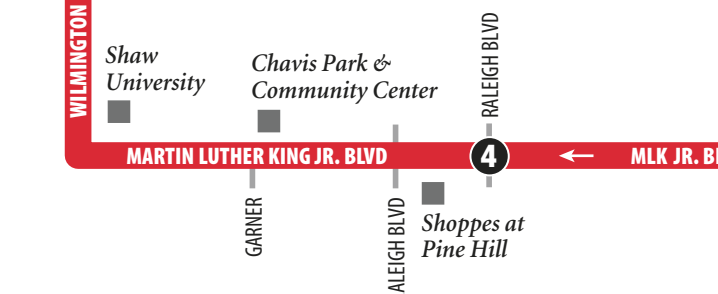

ROUTE 19 MLK/Sunnybrook

Inbound to Downtown
See Outbound on Other Side

Hacia el centro de la ciudad
Para rutas saliendo del centro ver el reverso

DOWNTOWN RALEIGH

END / TERMINAR

MARTIN

Track your bus live, right now!
Download the free app:
transloc.com/app or visit
GoRaleighLive.org

©2021, GoRaleigh • Design by Smartmaps, Inc.

Inbound to Downtown

Hacia el centro de la ciudad

MONDAY-FRIDAY / LUNES-VIERNES

	3 Calumet at Sunnybrook	4 MLK Jr. Blvd at Raleigh	5 GoRaleigh Station
AM	6:37	6:52	7:02
	6:52	7:07	7:17
	7:07	7:22	7:32
	7:22	7:37	7:47
	7:37	7:52	8:02
	7:52	8:07	8:17
	8:07	8:22	8:32
	8:22	8:37	8:47
	8:37	8:52	9:02
	8:52	9:07	9:17
	9:07	9:22	9:32
	9:22	9:37	9:47
	9:37	9:52	10:02
	9:52	10:07	10:17
	10:07	10:22	10:32
	10:22	10:37	10:47
	10:37	10:52	11:02
	10:52	11:07	11:17
	11:07	11:22	11:32
	11:22	11:37	11:47
	11:37	11:52	12:02
	11:52	12:07	12:17

* This trip does not operate on Sunday or Holidays.
(Este transporte no funciona los domingos o días festivos.)

ROUTE 19
DAILY SERVICE

New Departure Times Monday-Friday!

- ## MLK/Sunnybrook
- SERVING:**
- Shaw University
 - Chavis Park & Community Center
 - Shoppes at Pine Hill
 - V.A. Clinic
 - Wake Tech - Health Sciences Campus
 - Holly Hill Adult Campus
 - Holly Hill Children's Campus
 - Pines of Ashton
 - Wake County Human Services