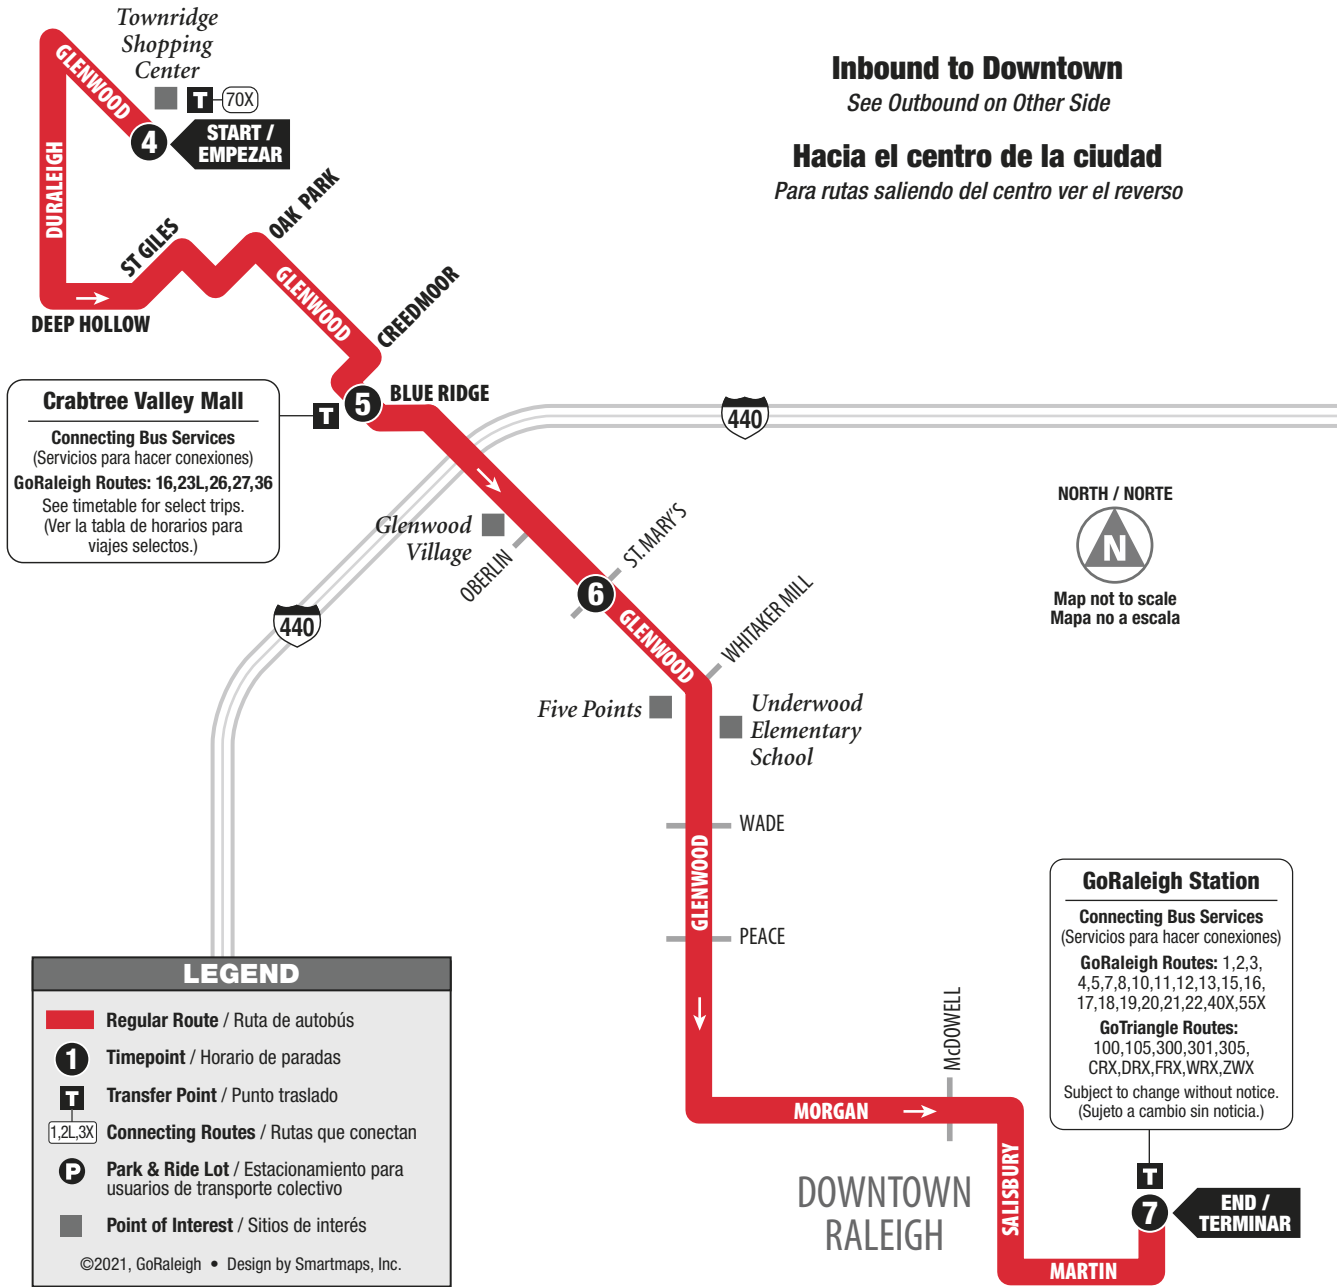

The transfer point shows where routes intersect and transfers to other routes may be available. (El punto de traslado muestra dónde se intersectan las rutas y las transferencias disponibles a otras rutas.)

Lost & Found 919-996-3869

919-485-RIDE (7433) • TTY: 800-735-2962
GoRaleigh.org

ROUTE 6 Crabtree

Inbound to Downtown Hacia el centro de la ciudad

MONDAY-SATURDAY / LUNES-SABADO

	4 Townridge Shopping Center	5 Crabtree Valley Mall	6 Glenwood at St. Mary's	7 GoRaleigh Station
AM	6:50	7:10	7:20	7:37
	7:05	7:25	7:35	7:52
	7:20	7:40	7:50	8:07
	7:35	7:55	8:05	8:22
	7:50	8:10	8:20	8:37
	8:05	8:25	8:35	8:52
	8:20	8:40	8:50	9:07
	8:35	8:55	9:05	9:22
	8:50	9:10	9:20	9:37
	9:05	9:25	9:35	9:52
	9:20	9:40	9:50	10:07
	9:35	9:55	10:05	10:22
	9:50	10:10	10:20	10:37
	10:05	10:25	10:35	10:52
	10:20	10:40	10:50	11:07
	10:35	10:55	11:05	11:22
	10:50	11:10	11:20	11:37
	11:05	11:25	11:35	11:52
	11:20	11:40	11:50	12:07
	11:35	11:55	12:05	12:22
	11:50	12:10	12:20	12:37

MONDAY-SATURDAY / LUNES-SABADO

	4 Townridge Shopping Center	5 Crabtree Valley Mall	6 Glenwood at St. Mary's	7 GoRaleigh Station
PM	12:05	12:25	12:35	12:52
	12:20	12:40	12:50	1:07
	12:35	12:55	1:05	1:22
	12:50	1:10	1:20	1:37
	1:05	1:25	1:35	1:52
	1:20	1:40	1:50	2:07
	1:35	1:55	2:05	2:22
	1:50	2:10	2:20	2:37
	2:05	2:25	2:35	2:52
	2:20	2:40	2:50	3:07
	2:35	2:55	3:05	3:22
	2:50	3:10	3:20	3:37
	3:05	3:25	3:35	3:52
	3:20	3:40	3:50	4:07
	3:35	3:55	4:05	4:22
	3:50	4:10	4:20	4:37
	4:05	4:25	4:35	4:52
	4:20	4:40	4:50	5:07
	4:35	4:55	5:05	5:22
	4:50	5:10	5:20	5:37
	5:05	5:25	5:35	5:52
	5:20	5:40	5:50	6:07
	5:35	5:55	6:05	6:22
	5:50	6:10	6:20	6:37
	6:05	6:25	6:35	6:52
	6:20	6:40	6:50	7:07
	6:35	6:55	7:05	7:22
	6:50	7:10	7:20	7:37
	7:05	7:25	7:35	7:52
	7:20	7:40	7:50	8:07
	7:35	7:55	8:05	8:22
	7:50	8:10	8:20	8:37
	8:05	8:25	8:35	8:52
	8:35	8:55	9:05	9:22
	9:05	9:25	9:35	9:52
	9:35	9:55	10:05	10:22
	10:05	10:25	10:35	10:52
	10:35	10:55	11:05	11:22
	11:05	11:25	11:35	11:52
	11:35	11:55	—	—
	12:05	12:25	—	—