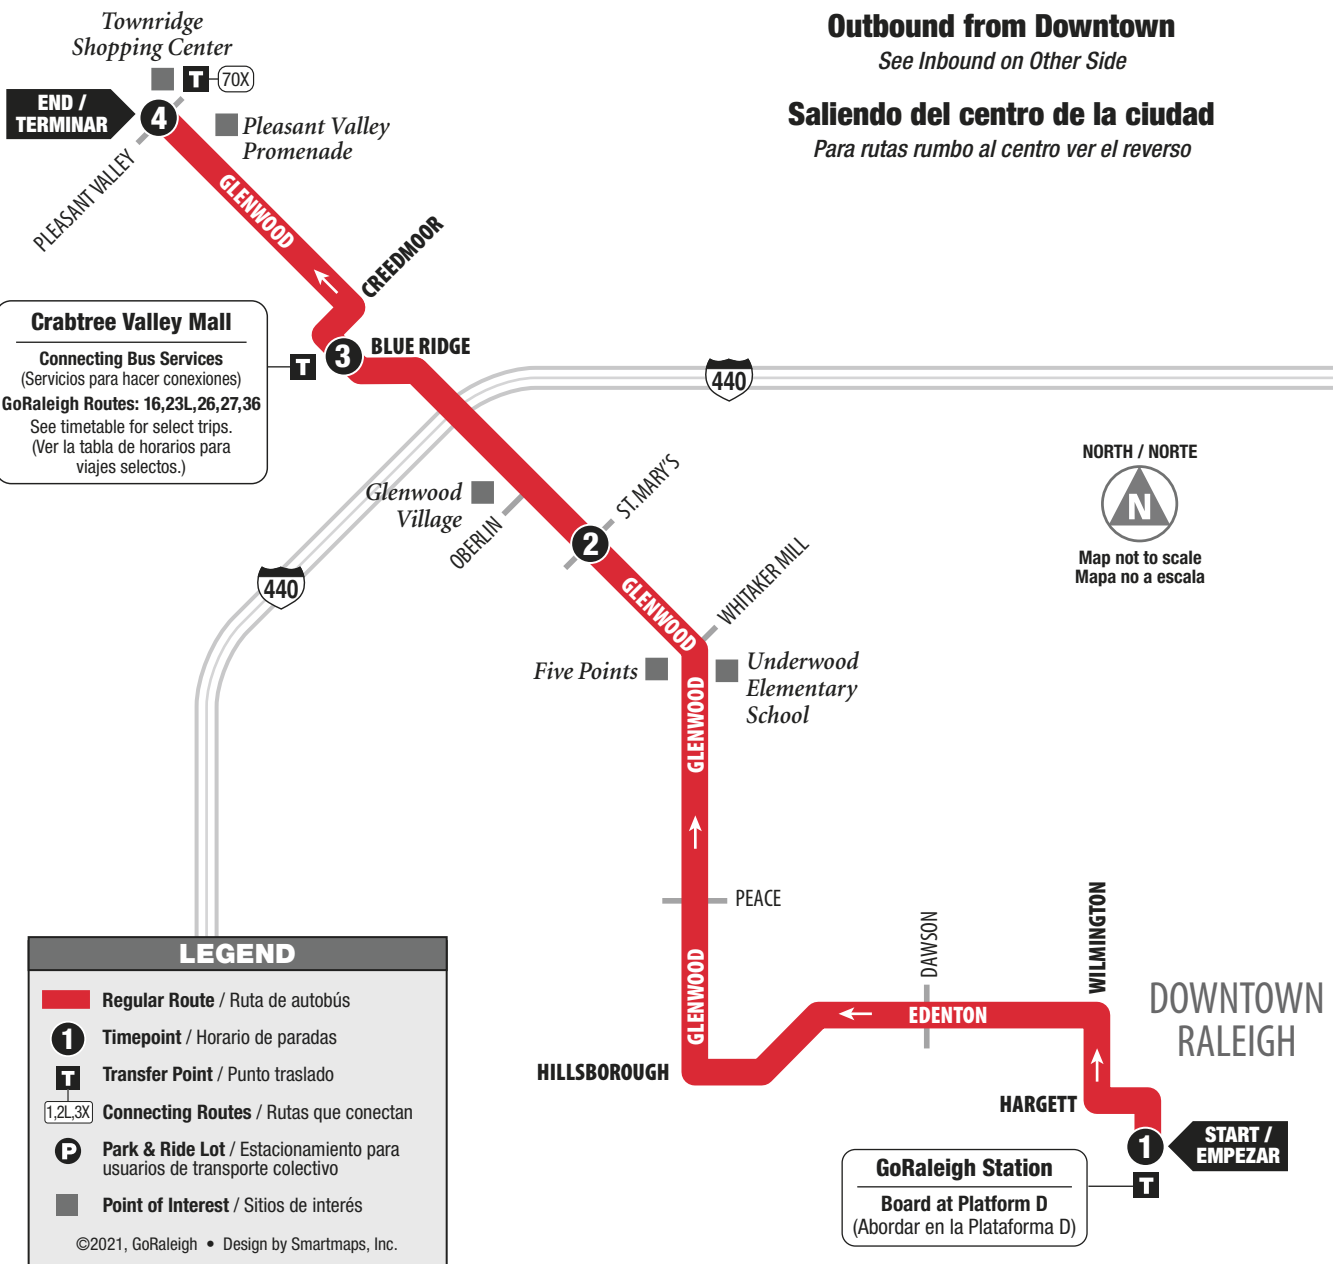

ROUTE 6 Crabtree

Outbound from Downtown
See Inbound on Other Side
Saliendo del centro de la ciudad
Para rutas rumbo al centro ver el reverso

Outbound from Downtown Saliendo del centro de la ciudad

MONDAY-SATURDAY / LUNES-SABADO

	1 GoRaleigh Station	2 Glenwood at St. Mary's	3 Crabtree Valley Mall	4 Townridge Shopping Center
AM	6:07	6:20	6:35	6:45
	6:22	6:35	6:50	7:00
	6:37	6:50	7:05	7:15
	6:52	7:05	7:20	7:30
	7:07	7:20	7:35	7:45
	7:22	7:35	7:50	8:00
	7:37	7:50	8:05	8:15
	7:52	8:05	8:20	8:30
	8:07	8:20	8:35	8:45
	8:22	8:35	8:50	9:00
	8:37	8:50	9:05	9:15
	8:52	9:05	9:20	9:30
	9:07	9:20	9:35	9:45
	9:22	9:35	9:50	10:00
	9:37	9:50	10:05	10:15
	9:52	10:05	10:20	10:30
	10:07	10:20	10:35	10:45
	10:22	10:35	10:50	11:00
	10:37	10:50	11:05	11:15
	10:52	11:05	11:20	11:30
	11:07	11:20	11:35	11:45
	11:22	11:35	11:50	12:00
	11:37	11:50	12:05	12:15
	11:52	12:05	12:20	12:30

MONDAY-SATURDAY / LUNES-SABADO

	1 GoRaleigh Station	2 Glenwood at St. Mary's	3 Crabtree Valley Mall	4 Townridge Shopping Center
PM	12:07	12:20	12:35	12:45
	12:22	12:35	12:50	1:00
	12:37	12:50	1:05	1:15
	12:52	1:05	1:20	1:30
	1:07	1:20	1:35	1:45
	1:22	1:35	1:50	2:00
	1:37	1:50	2:05	2:15
	1:52	2:05	2:20	2:30
	2:07	2:20	2:35	2:45
	2:22	2:35	2:50	3:00
	2:37	2:50	3:05	3:15
	2:52	3:05	3:20	3:30
	3:07	3:20	3:35	3:45
	3:22	3:35	3:50	4:00
	3:37	3:50	4:05	4:15
	3:52	4:05	4:20	4:30
	4:07	4:20	4:35	4:45
	4:22	4:35	4:50	5:00
	4:37	4:50	5:05	5:15
	4:52	5:05	5:20	5:30
	5:07	5:20	5:35	5:45
	5:22	5:35	5:50	6:00
	5:37	5:50	6:05	6:15
	5:52	6:05	6:20	6:30
	6:07	6:20	6:35	6:45
	6:22	6:35	6:50	7:00
	6:37	6:50	7:05	7:15
	6:52	7:05	7:20	7:30
	7:07	7:20	7:35	7:45
	7:22	7:35	7:50	8:00
	7:37	7:50	8:05	8:15
	7:52	8:05	8:20	8:30
	8:07	8:20	8:35	8:45
	8:22	8:35	8:50	9:00
	8:37	8:50	9:05	9:15
	8:52	9:05	9:20	9:30
	9:07	9:20	9:35	9:45
	9:22	9:35	9:50	10:00
	9:37	9:50	10:05	10:15
	9:52	10:05	10:20	10:30
	10:07	10:20	10:35	10:45
	10:22	10:35	10:50	11:00
	10:37	10:50	11:05	11:15
	10:52	11:05	11:20	11:30
	11:07	11:20	11:35	11:45
	11:22	11:35	11:50	12:00
	11:37	11:50	12:05	12:15
	11:52	12:05	12:20	12:30

SUNDAY & HOLIDAYS / SERVICIOS PARA DOMINGO Y DIAS FESTIVOS