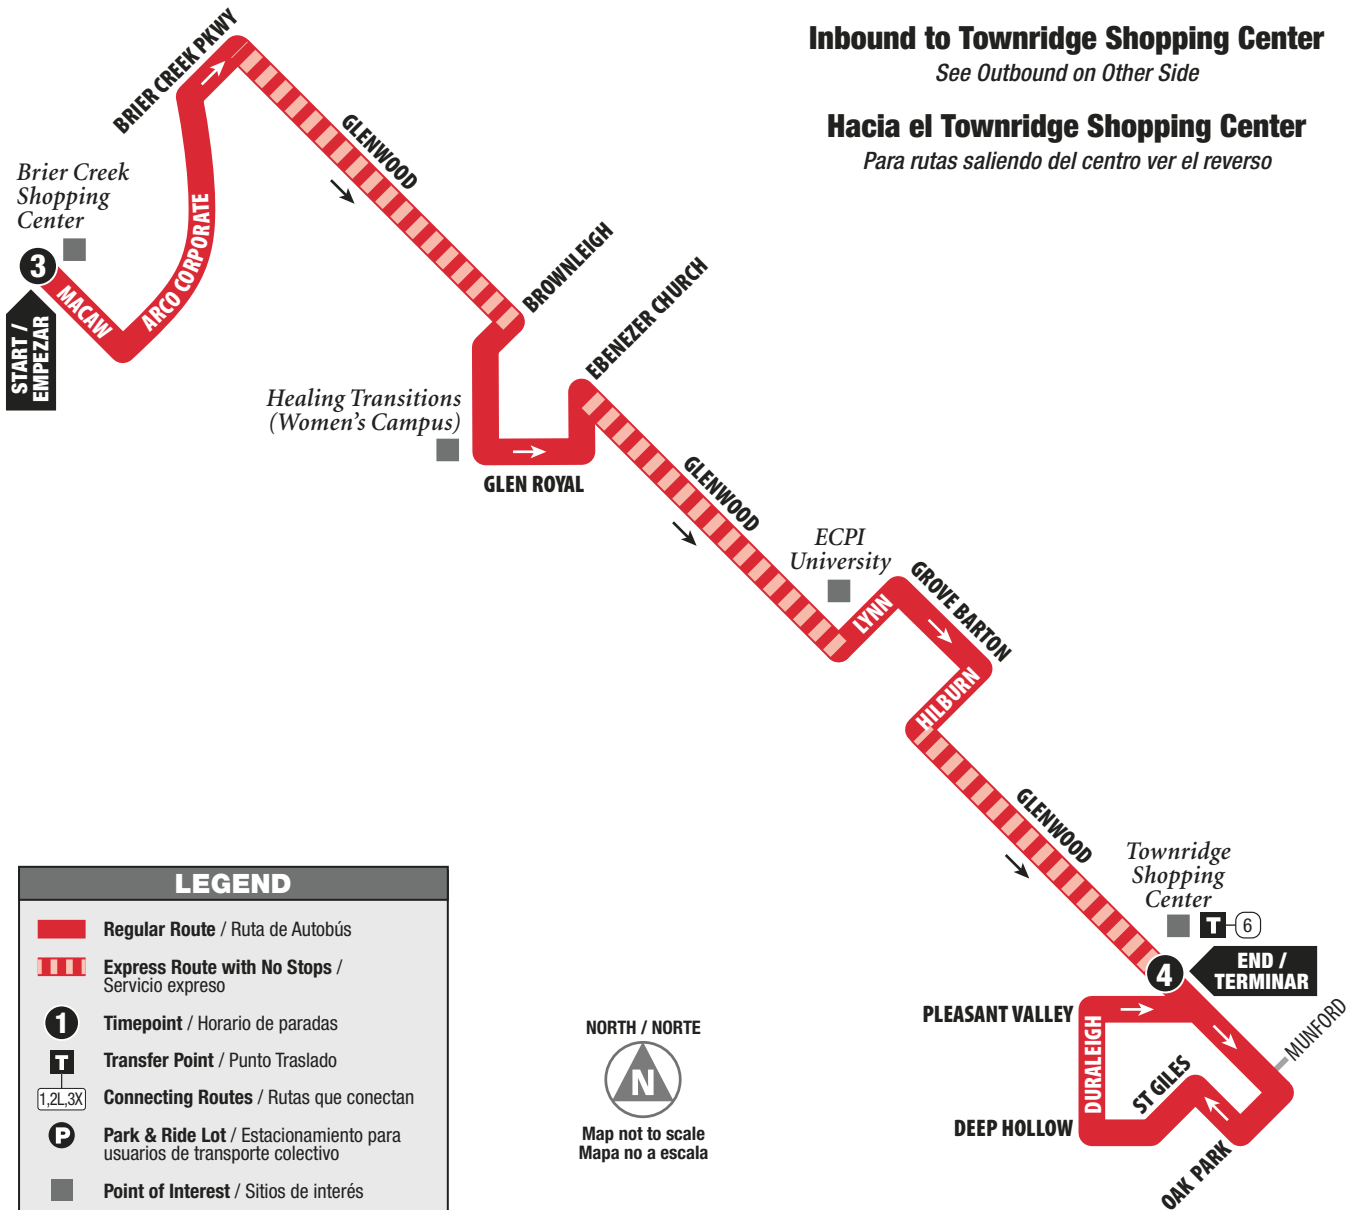

ROUTE 70X Brier Creek Express

Inbound to Townridge Shopping Center

See Outbound on Other Side

Hacia el Townridge Shopping Center

Para rutas saliendo del centro ver el reverso

LEGEND

- Regular Route / Ruta de Autobús
- Express Route with No Stops / Servicio expreso
- Timepoint / Horario de paradas
- Transfer Point / Punto Traslado
- Connecting Routes / Rutas que conectan
- Park & Ride Lot / Estacionamiento para usuarios de transporte colectivo
- Point of Interest / Sitios de interés

©2021, GoRaleigh • Design by Smartmaps, Inc.

Inbound to Townridge

Hacia el Townridge Shopping Center

MONDAY-SUNDAY / LUNES-DOMINGO

	Brier Creek Shopping Center	Townridge Shopping Center
AM	6:30 7:30	6:54 7:54
	8:30 9:30	8:54 9:54
	10:30 11:30	10:54 11:54
PM	12:30 1:30	12:54 1:54
	2:30 3:30	2:54 3:54
	4:30 5:30	4:54 5:54
	6:30 7:30	6:54 7:54
	8:30 9:30	8:54 9:54
	10:30 *11:30	10:54 *11:54

Now with More Trips, More Hours & Time Point Changes

ROUTE 70X

DAILY EXPRESS ONLY

Brier Creek Express

SERVING:

- Townridge Shopping Center
- ECPI University
- Alexander Promenade Shopping Center
- Brier Creek Shopping Center
- Oak Park

©2021, GoRaleigh • Design by Smartmaps, Inc.

NORTH / NORTE
Map not to scale
Mapa no a escala

Outbound to Brier Creek

Saliendo a Brier Creek

MONDAY-SUNDAY / LUNES-DOMINGO

	1 Townridge Shopping Center	2 Alexander Promenade	3 Brier Creek Shopping Center
AM	6:00 7:00 8:00 9:00 10:00 11:00	6:21 7:21 8:21 9:21 10:21 11:21	6:30 7:30 8:30 9:30 10:30 11:30
PM	12:00 1:00 2:00 3:00 4:00 5:00 6:00 7:00 8:00 9:00 10:00 *11:00	12:21 1:21 2:21 3:21 4:21 5:21 6:21 7:21 8:21 9:21 10:21 *11:21	12:30 1:30 2:30 3:30 4:30 5:30 6:30 7:30 8:30 9:30 10:30 *11:30