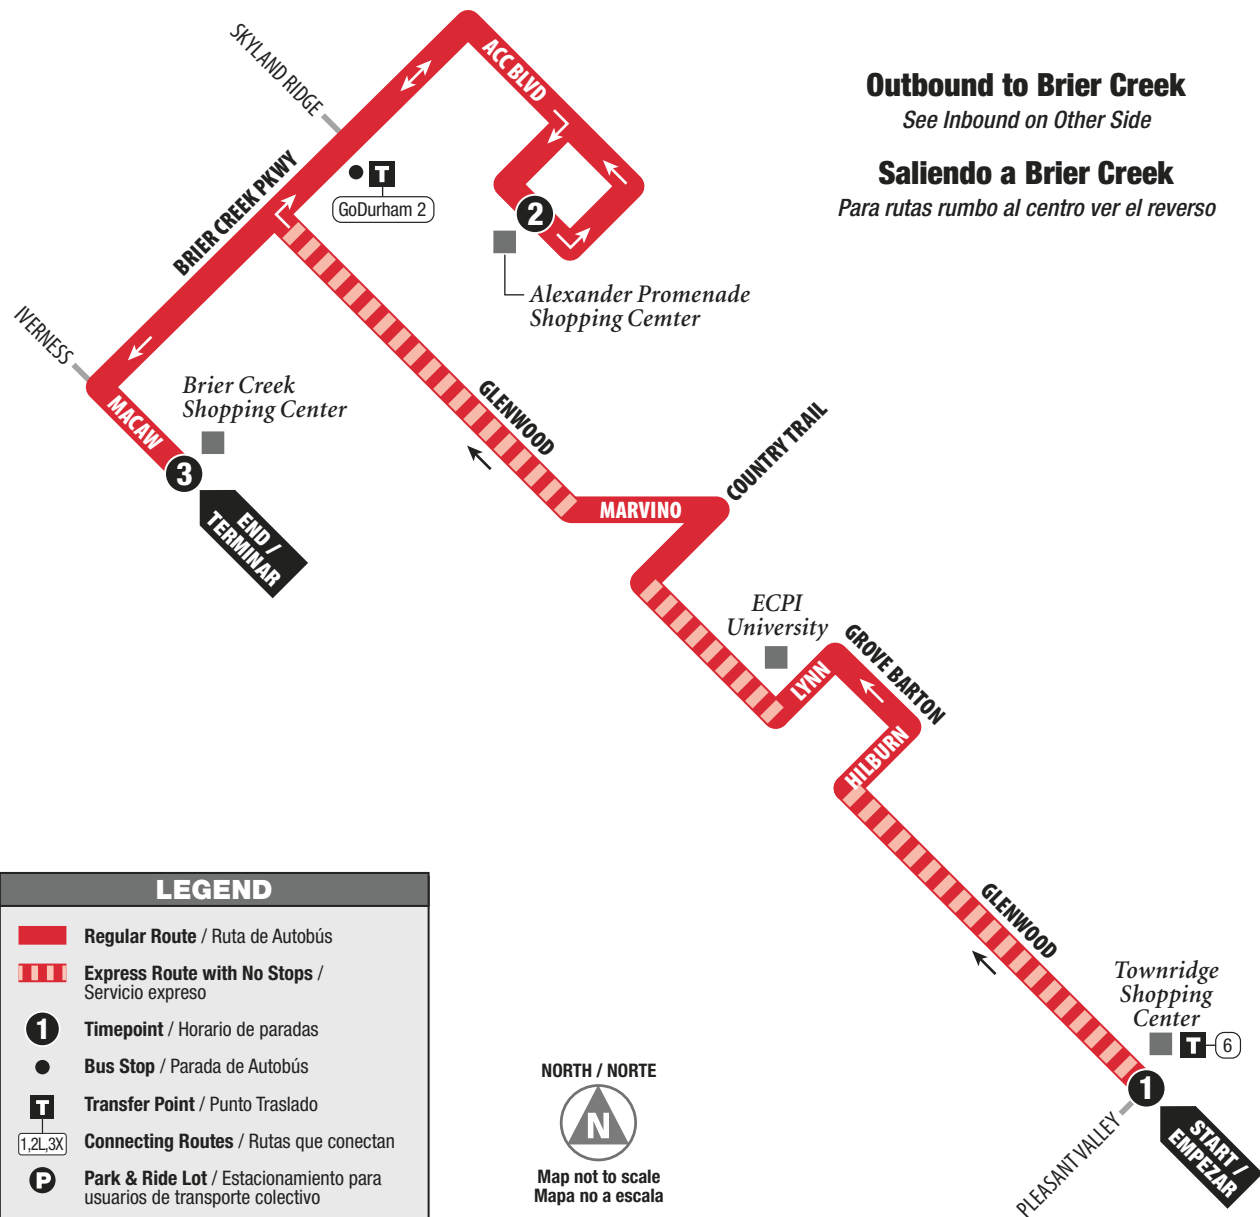

ROUTE 70X Brier Creek Express

Outbound to Brier Creek
See Inbound on Other Side

Saliendo a Brier Creek
Para rutas rumbo al centro ver el reverso

LEGEND

- Regular Route / Ruta de Autobús
- Express Route with No Stops / Servicio expreso
- Timepoint / Horario de paradas
- Bus Stop / Parada de Autobús
- Transfer Point / Punto Traslado
- Connecting Routes / Rutas que conectan
- Park & Ride Lot / Estacionamiento para usuarios de transporte colectivo
- Point of Interest / Sitios de interés

©2021, GoRaleigh • Design by Smartmaps, Inc.

NORTH / NORTE
Map not to scale
Mapa no a escala

Outbound to Brier Creek

Saliendo a Brier Creek

MONDAY-SUNDAY / LUNES-DOMINGO

	1 Townridge Shopping Center	2 Alexander Promenade	3 Brier Creek Shopping Center
AM	6:00 7:00 8:00 9:00 10:00 11:00	6:21 7:21 8:21 9:21 10:21 11:21	6:30 7:30 8:30 9:30 10:30 11:30
PM	12:00 1:00 2:00 3:00 4:00 5:00 6:00 7:00 8:00 9:00 10:00 *11:00	12:21 1:21 2:21 3:21 4:21 5:21 6:21 7:21 8:21 9:21 10:21 *11:21	12:30 1:30 2:30 3:30 4:30 5:30 6:30 7:30 8:30 9:30 10:30 *11:30

* This trip does not operate on Sunday or Holidays.
(Este transporte no funciona los domingos o días festivos.)

Track your bus live, right now!

Download the free app:

transloc.com/app or visit GoRaleighLive.org