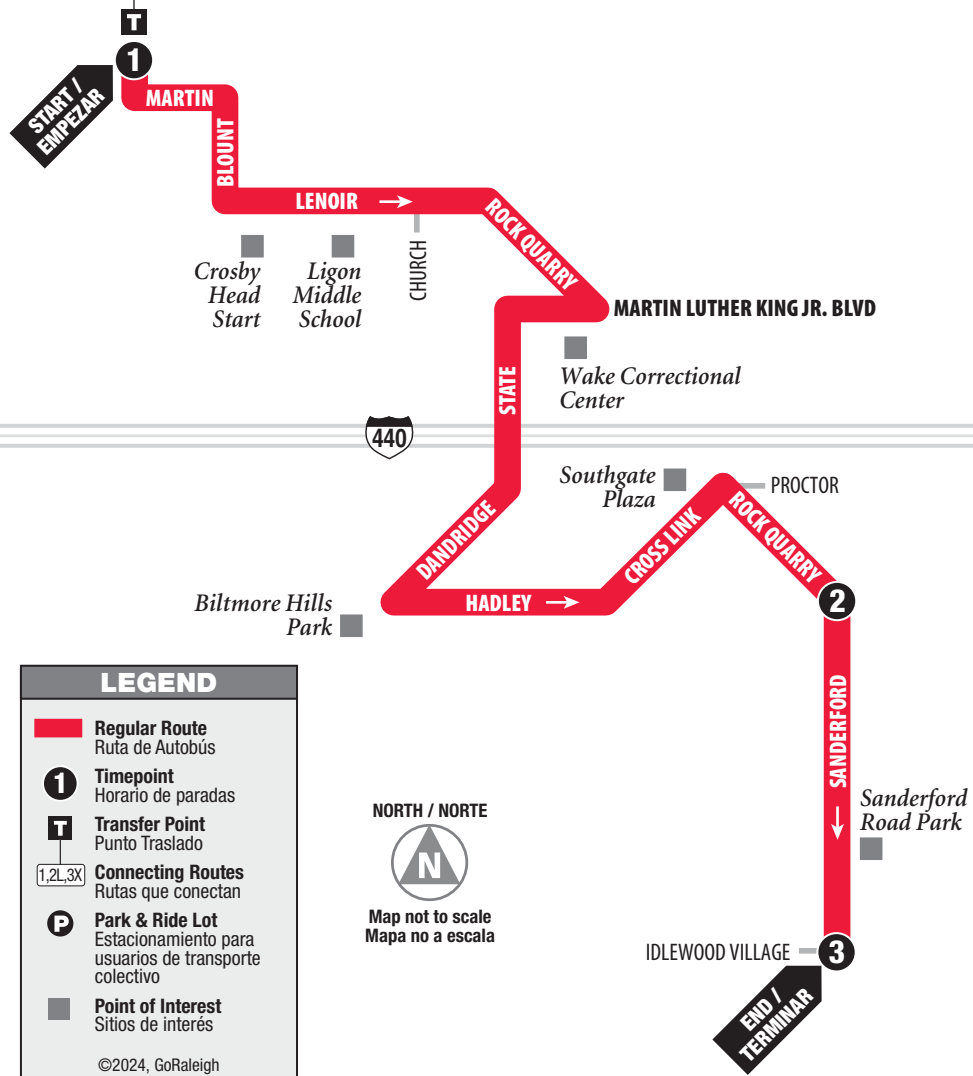

## Outbound from Downtown

See Inbound on Other Side

## Saliendo del centro de la ciudad

Para rutas rumbo al centro ver el reverso

**GoRaleigh Station**  
Board at Platform B  
(Abordar en la Plataforma B)

## MONDAY-FRIDAY / LUNES-VIERNES

	1 GoRaleigh Station	2 Sanderford at Rock Quarry	3 Sanderford at Idlewood Village
AM	5:22	5:35	5:40
	5:37	5:50	5:55
	5:52	6:05	6:10
	6:07	6:20	6:25
	6:22	6:35	6:40
	6:37	6:50	6:55
	6:52	7:05	7:10
	7:07	7:20	7:25
	7:22	7:35	7:40
	7:37	7:50	7:55
	7:52	8:05	8:10
	8:07	8:20	8:25
	8:22	8:35	8:40
	8:37	8:50	8:55
	8:52	9:05	9:10
	9:07	9:20	9:25
	9:22	9:35	9:40
	9:37	9:50	9:55
	9:52	10:05	10:10
	10:07	10:20	10:25
	10:22	10:35	10:40
	10:37	10:50	10:55
	10:52	11:05	11:10
	11:07	11:20	11:25
	11:22	11:35	11:40
	11:37	11:50	11:55
	11:52	12:05	12:10

## MONDAY-FRIDAY / LUNES-VIERNES

	1 GoRaleigh Station	2 Sanderford at Rock Quarry	3 Sanderford at Idlewood Village
PM	12:07	12:20	12:25
	12:22	12:35	12:40
	12:37	12:50	12:55
	12:52	1:05	1:10
	1:07	1:20	1:25
	1:22	1:35	1:40
	1:37	1:50	1:55
	1:52	2:05	2:10
	2:07	2:20	2:25
	2:22	2:35	2:40
	2:37	2:50	2:55
	2:52	3:05	3:10
	3:07	3:20	3:25
	3:22	3:35	3:40
	3:37	3:50	3:55
	3:52	4:05	4:10
	4:07	4:20	4:25
	4:22	4:35	4:40
	4:37	4:50	4:55
	4:52	5:05	5:10
	5:07	5:20	5:25
	5:22	5:35	5:40
	5:37	5:50	5:55
	5:52	6:05	6:10
	6:07	6:20	6:25
	6:22	6:35	6:40
	6:37	6:50	6:55
	6:52	7:05	7:10
	7:07	7:22	7:27
	7:37	7:52	7:57
	8:07	8:22	8:27
	8:37	8:52	8:57
	9:07	9:22	9:27
	9:37	9:52	9:57
	10:07	10:22	10:27
	10:37	10:52	10:57
	11:07	11:22	11:27
	11:37	11:52	11:57
	12:07	12:22	12:27