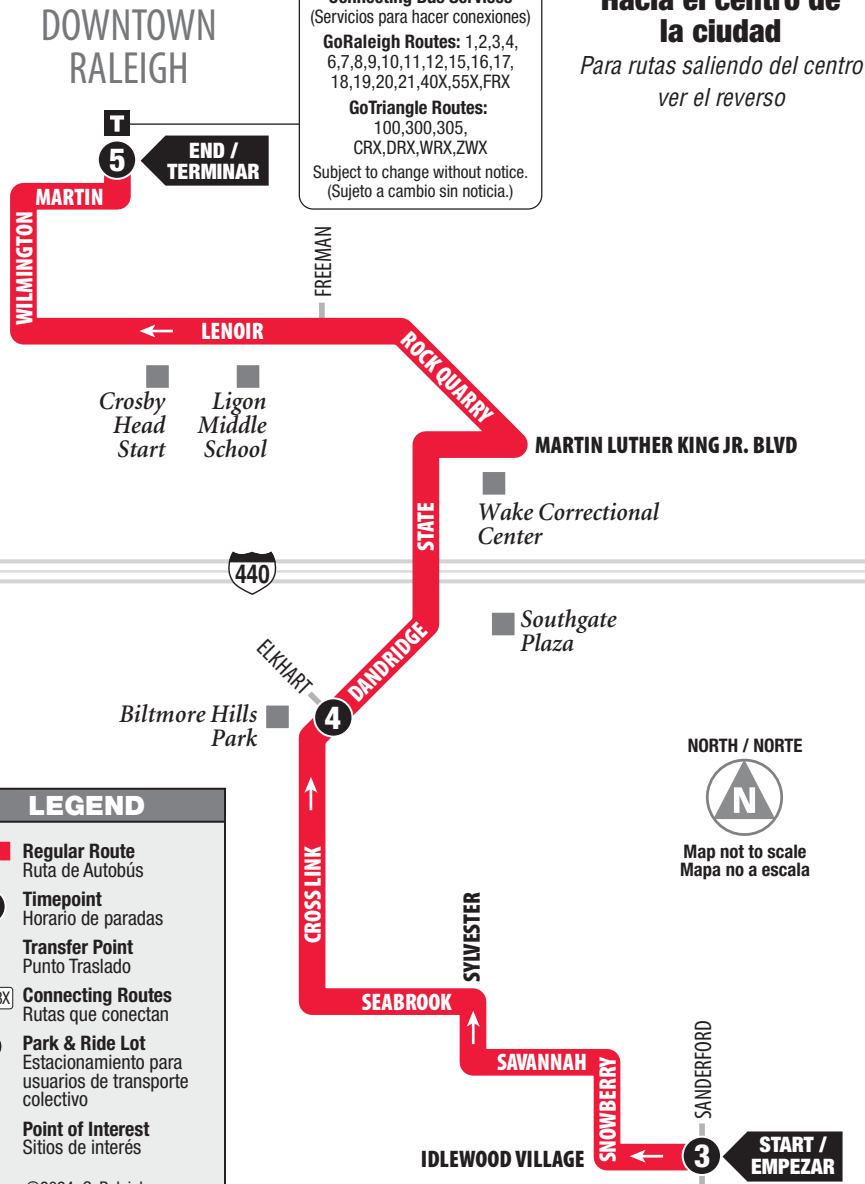

## Inbound to Downtown

See Outbound on Other Side

**Hacia el centro de la ciudad**  
Para rutas saliendo del centro ver el reverso

**GoRaleigh Station**  
Connecting Bus Services  
(Servicios para hacer conexiones)  
GoRaleigh Routes: 1,2,3,4,6,7,8,9,10,11,12,15,16,17,18,19,20,21,40X,55X,FRX  
GoTriangle Routes: 100,300,305,CRX,DRX,WRX,ZWX  
Subject to change without notice.  
(Sujeto a cambio sin noticia.)

# Inbound to Downtown Hacia el centro de la ciudad

## MONDAY-FRIDAY / LUNES-VIERNES

	1 GoRaleigh Station	2 Sanderford at Rock Quarry	3 Sanderford at Idlewood Village
AM	5:22	5:35	5:40
	5:37	5:50	5:55
	5:52	6:05	6:10
	6:07	6:20	6:25
	6:22	6:35	6:40
	6:37	6:50	6:55
	6:52	7:05	7:10
	7:07	7:20	7:25
	7:22	7:35	7:40
	7:37	7:50	7:55
	7:52	8:05	8:10
	8:07	8:20	8:25
	8:22	8:35	8:40
	8:37	8:50	8:55
	8:52	9:05	9:10
	9:07	9:20	9:25
	9:22	9:35	9:40
	9:37	9:50	9:55
	9:52	10:05	10:10
	10:07	10:20	10:25
	10:22	10:35	10:40
	10:37	10:50	10:55
	10:52	11:05	11:10
	11:07	11:20	11:25
	11:22	11:35	11:40
	11:37	11:50	11:55
	11:52	12:05	12:10

## MONDAY-FRIDAY / LUNES-VIERNES

	1 GoRaleigh Station	2 Sanderford at Rock Quarry	3 Sanderford at Idlewood Village
PM	12:07	12:20	12:25
	12:22	12:35	12:40
	12:37	12:50	12:55
	12:52	1:05	1:10
	1:07	1:20	1:25
	1:22	1:35	1:40
	1:37	1:50	1:55
	1:52	2:05	2:10
	2:07	2:20	2:25
	2:22	2:35	2:40
	2:37	2:50	2:55
	2:52	3:05	3:10
	3:07	3:20	3:25
	3:22	3:35	3:40
	3:37	3:50	3:55
	3:52	4:05	4:10
	4:07	4:20	4:25
	4:22	4:35	4:40
	4:37	4:50	4:55
	4:52	5:05	5:10
	5:07	5:20	5:25
	5:22	5:35	5:40
	5:37	5:50	5:55
	5:52	6:05	6:10
	6:07	6:20	6:25
	6:22	6:35	6:40
	6:37	6:50	6:55
	6:52	7:05	7:10
	7:07	7:22	7:27
	7:37	7:52	7:57
	8:07	8:22	8:27
	8:37	8:52	8:57
	9:07	9:22	9:27
	9:37	9:52	9:57
	10:07	10:22	10:27
	10:37	10:52	10:57
	11:07	11:22	11:27
	11:37	11:52	11:57
	12:07	12:22	12:27