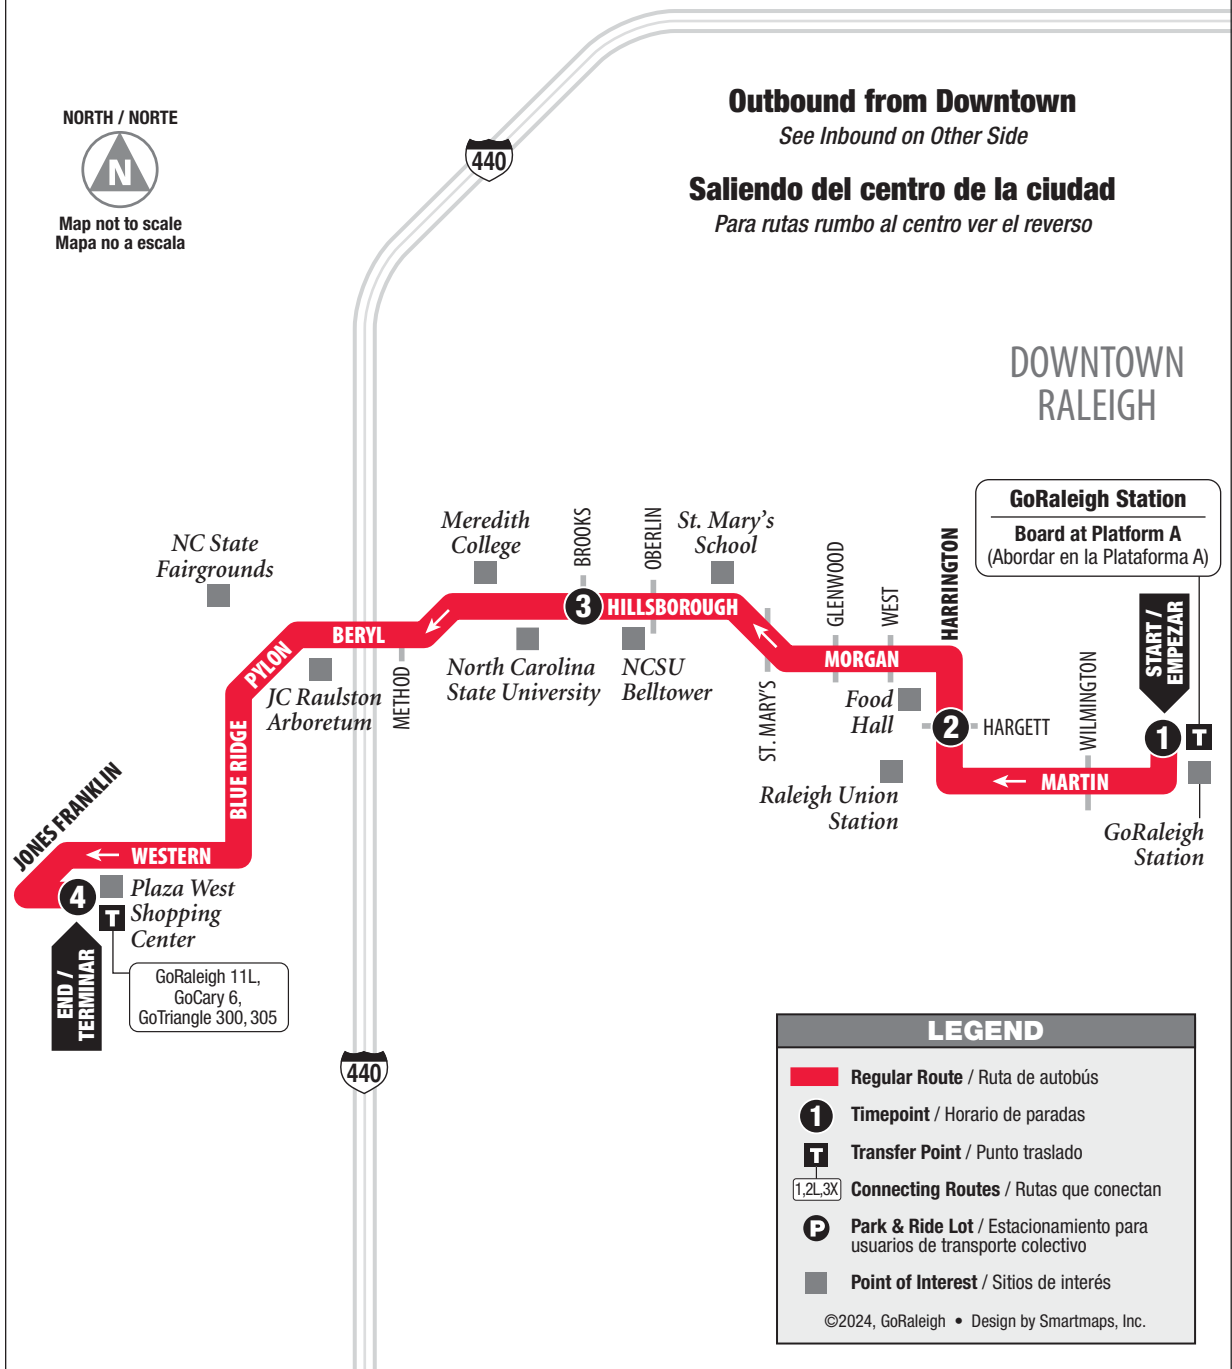

**ROUTE 9 Hillsborough Street**

**Outbound from Downtown**  
See Inbound on Other Side  
**Saliendo del centro de la ciudad**  
Para rutas rumbo al centro ver el reverso

**DOWNTOWN RALEIGH**

**GoRaleigh Station**  
Board at Platform A  
(Abordar en la Plataforma A)

©2024, GoRaleigh • Design by Smartmaps, Inc.

**Outbound from Downtown** Saliendo del centro de la ciudad

**MONDAY-FRIDAY / LUNES-VIERNES**

	<b>1</b> GoRaleigh Station	<b>2</b> Hargett & Hargett**	<b>3</b> Hillsborough & Brooks (WB)	<b>4</b> Plaza West Shopping Center
AM	5:37	5:39	5:49	6:15
	6:07	6:09	6:19	6:45
	6:37	6:39	6:49	7:15
	6:52	6:54	7:04	7:30
	7:07	7:09	7:19	7:45
	7:22	7:24	7:34	8:00
	7:37	7:39	7:49	8:15
	7:52	7:54	8:04	8:30
	8:07	8:09	8:19	8:45
	8:22	8:24	8:34	9:00
	8:37	8:39	8:49	9:15
	8:52	8:54	9:04	9:30
	9:07	9:09	9:19	9:45
	9:22	9:24	9:34	10:00
	9:37	9:39	9:49	10:15
	9:52	9:54	10:04	10:30
	10:07	10:09	10:19	10:45
	10:22	10:24	10:34	11:00
	10:37	10:39	10:49	11:15
	10:52	10:54	11:04	11:30
	11:07	11:09	11:19	11:45
	11:22	11:24	11:34	<b>12:00</b>
	11:37	11:39	11:49	<b>12:15</b>
	11:52	11:54	<b>12:04</b>	<b>12:30</b>