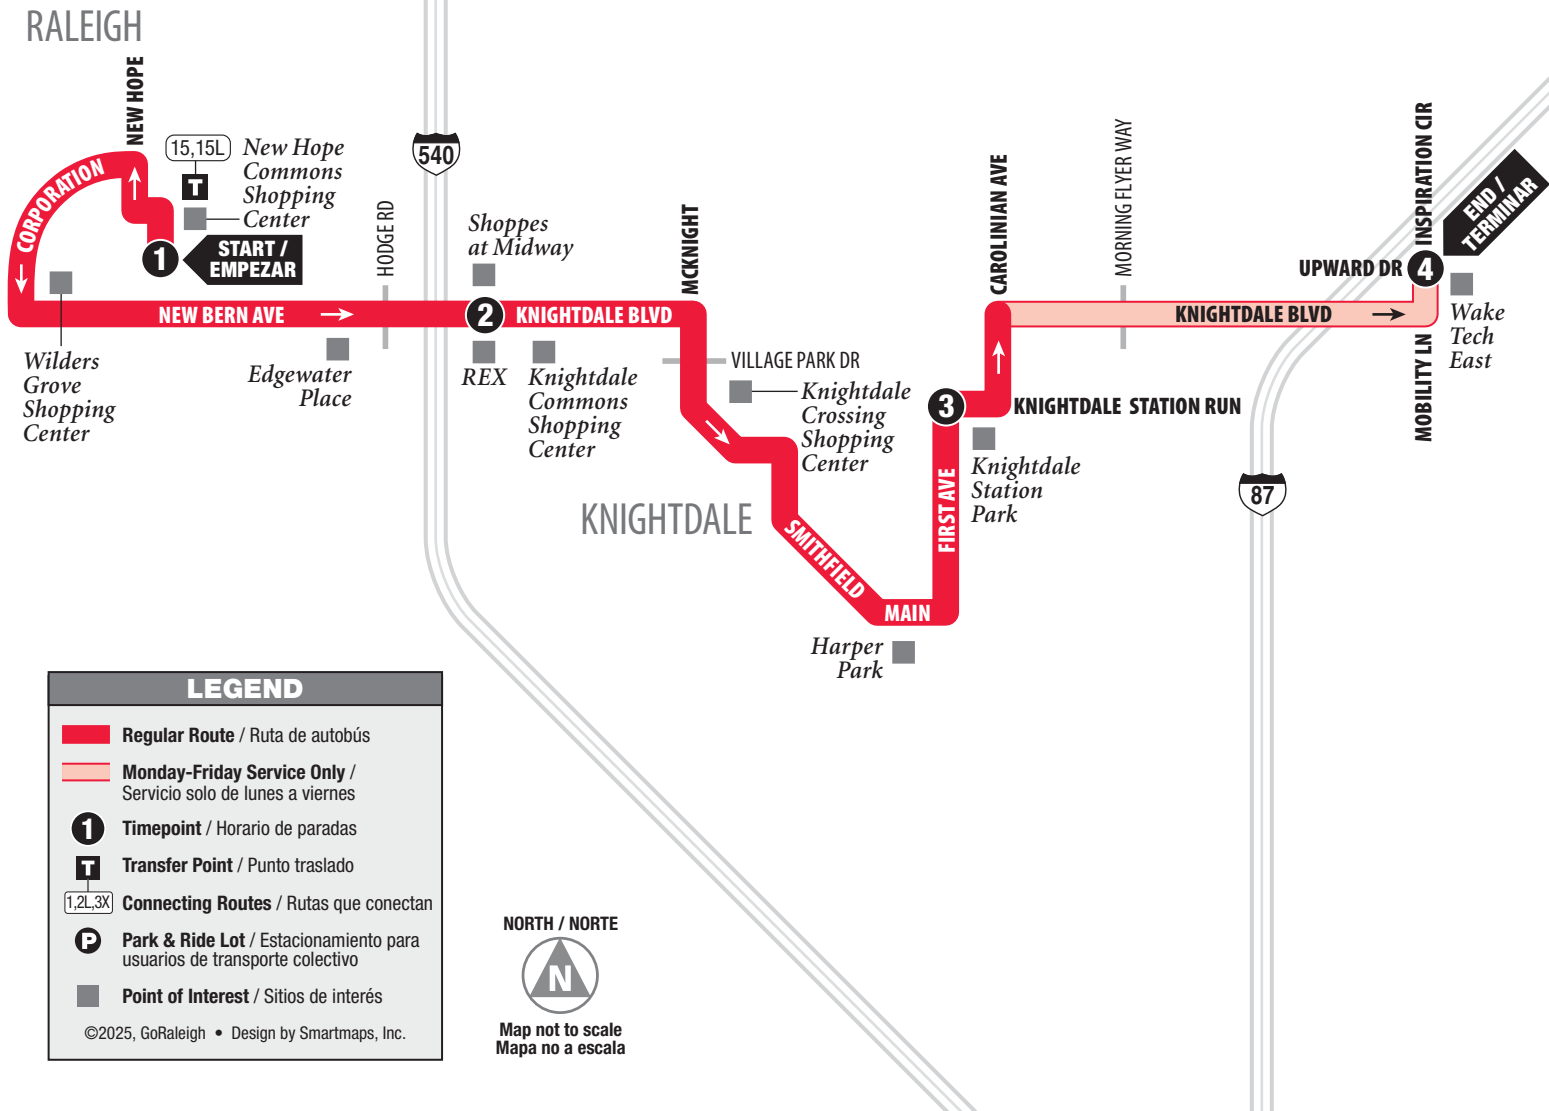

ROUTE 33L Knightdale

RALEIGH

END / TERMINAR

NEW HOPE COMMONS

WILDERS GROVE SHOPPING CENTER

EDGEWATER PLACE

KNIGHTDALE COMMONS SHOPPING CENTER

KNIGHTDALE CROSSING SHOPPING CENTER

Scan here for trip planning and real time bus tracking options.

ROUTE

33L

DAILY SERVICE

Now with
Weekend
Service

- SERVING:**
- New Hope Commons
 - Wilders Grove
 - Knightdale Commons
 - Shoppes at Midway
 - Knightdale Crossing Shopping Center
 - Harper Park
 - Knightdale Station Park
 - Wake Tech East (weekdays only)

919-485-RIDE (7433)
www.raleighnc.gov/transit
www.goraleigh.org

Effective: 1.12.25

ROUTE 33L Knightdale

Outbound to Knightdale

See Inbound on Other Side

Saliendo a Knightdale

Para rutas rumbo al centro ver el reverso

LEGEND

- █ Regular Route / Ruta de autobús
- █ Monday-Friday Service Only / Servicio solo de lunes a viernes
- 1** Timepoint / Horario de paradas
- T** Transfer Point / Punto traslado
- 1,2L,3X** Connecting Routes / Rutas que conectan
- P** Park & Ride Lot / Estacionamiento para usuarios de transporte colectivo
- Point of Interest / Sitios de interés