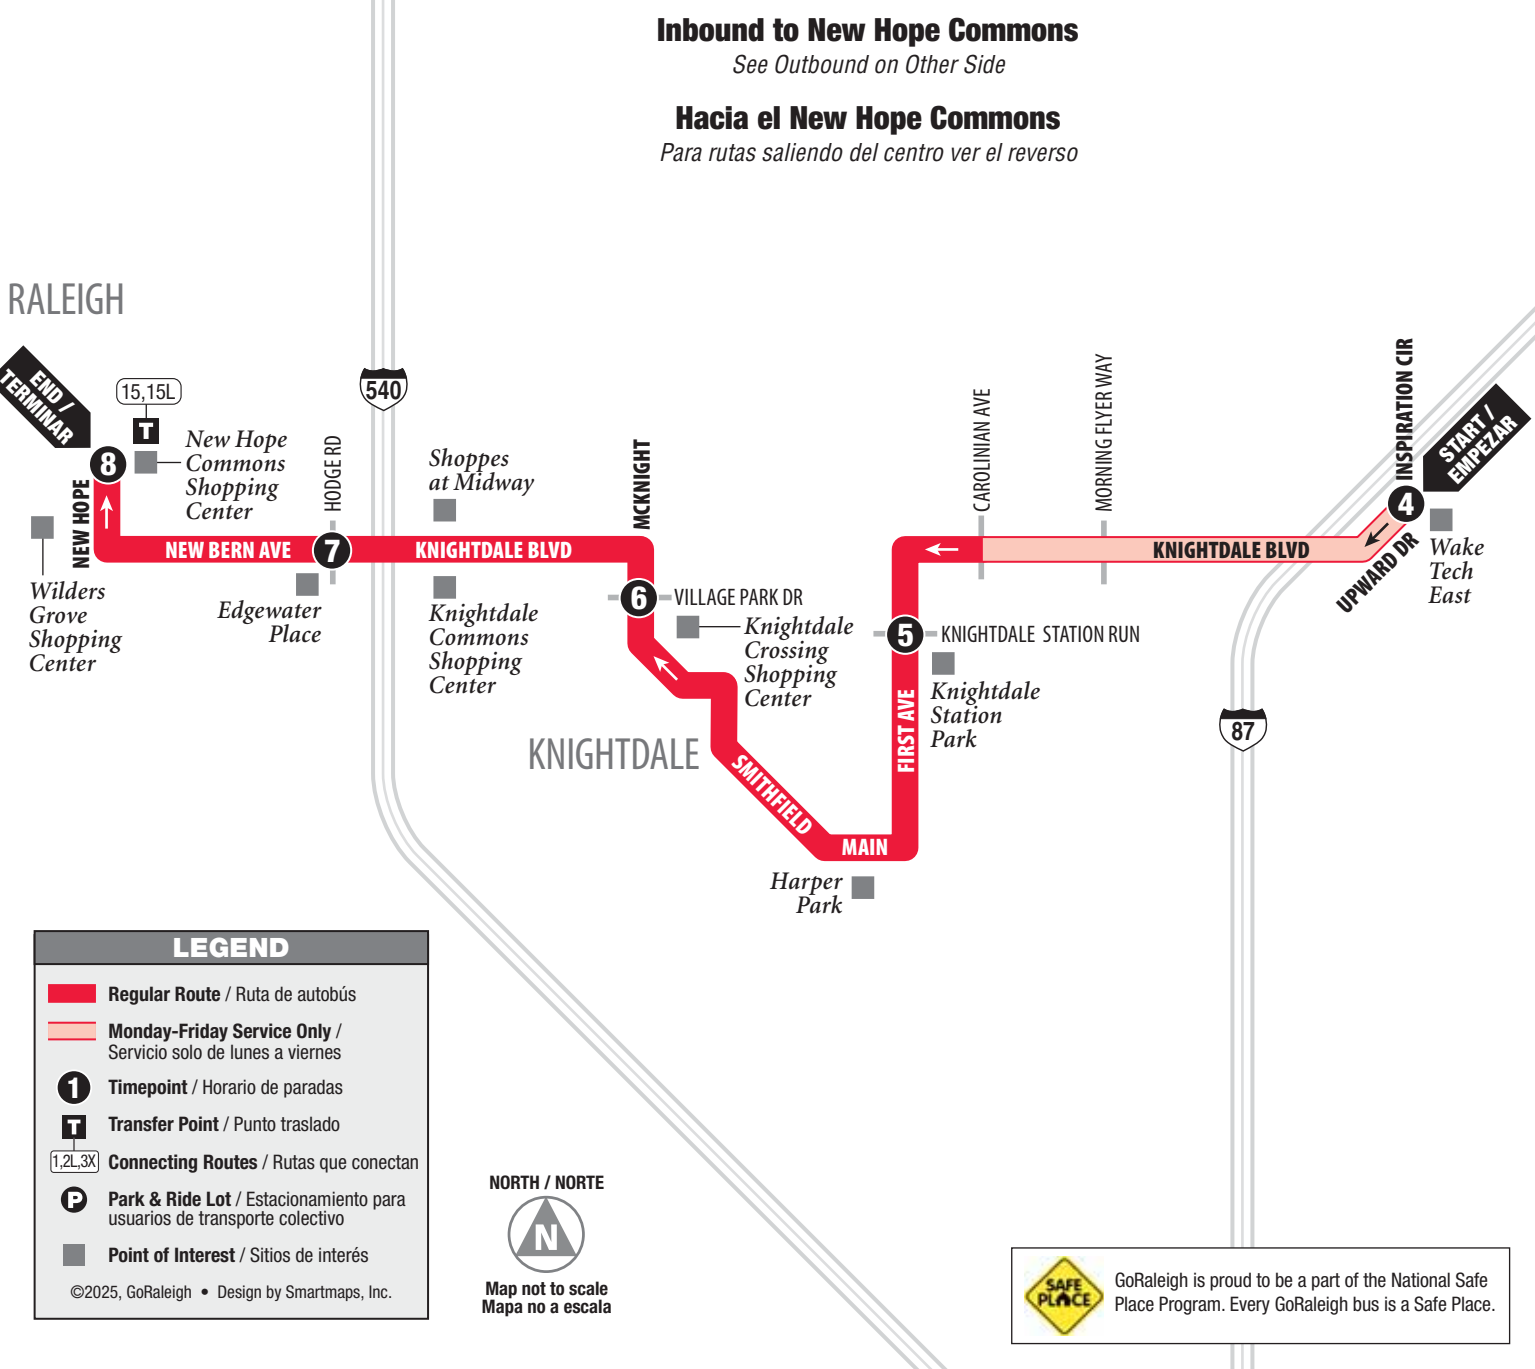

ROUTE 33L Knightdale

RALEIGH

END / TERMINAR

NEW HOPE COMMONS

WILDERS GROVE SHOPPING CENTER

EDGEWATER PLACE

KNIGHTDALE COMMONS SHOPPING CENTER

KNIGHTDALE CROSSING SHOPPING CENTER

LEGEND

- █ Regular Route / Ruta de autobús
- █ Monday-Friday Service Only / Servicio solo de lunes a viernes
- 1** Timepoint / Horario de paradas
- T** Transfer Point / Punto traslado
- 1,2L,3X** Connecting Routes / Rutas que conectan
- P** Park & Ride Lot / Estacionamiento para usuarios de transporte colectivo
- Point of Interest / Sitios de interés

Scan here for trip planning and real time bus tracking options.

ROUTE

33L

DAILY SERVICE

Now with
Weekend
Service

- SERVING:**
- New Hope Commons
 - Wilders Grove
 - Knightdale Commons
 - Shoppes at Midway
 - Knightdale Crossing Shopping Center
 - Harper Park
 - Knightdale Station Park
 - Wake Tech East (weekdays only)