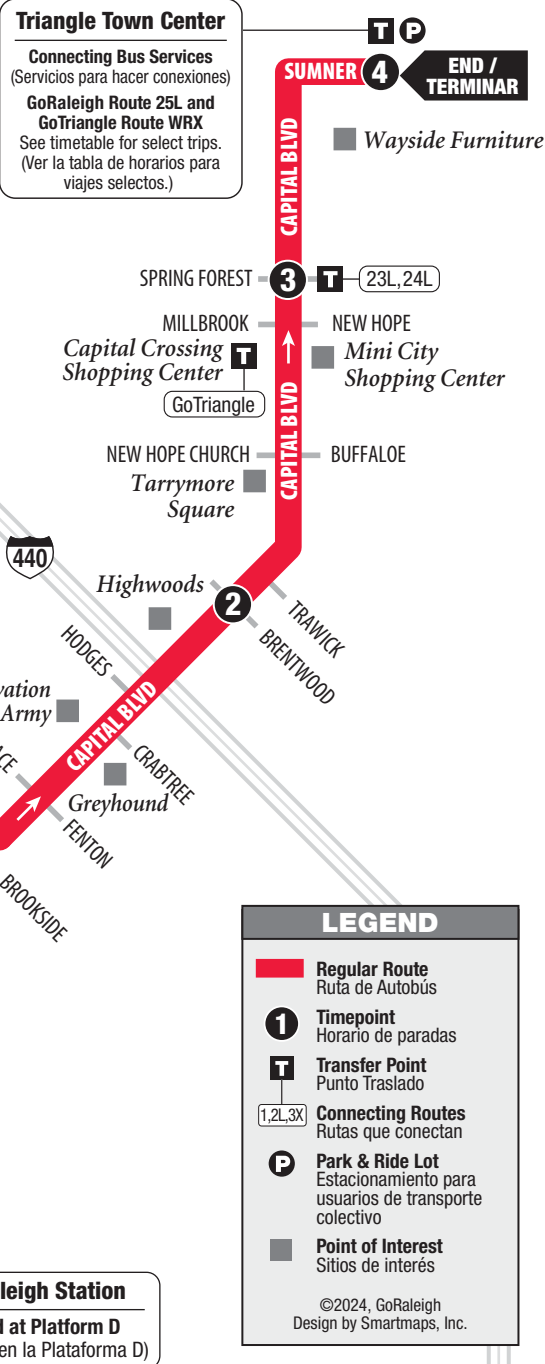

ROUTE 1 Capital

Outbound from Downtown

See Inbound on Other Side

Saliendo del centro de la ciudad

Para rutas rumbo al centro ver el reverso

Triangle Town Center
Connecting Bus Services
(Servicios para hacer conexiones)
GoRaleigh Route 25L and
GoTriangle Route WRX
See timetable for select trips.
(Ver la tabla de horarios para
viajes selectos.)

LEGEND

- Regular Route
  Ruta de Autobús
- **1** Timepoint
  Horario de paradas
- **T** Transfer Point
  Punto Traslado
- **1,2L,3X** Connecting Routes
  Rutas que conectan
- **P** Park & Ride Lot
  Estacionamiento para
  usuarios de transporte
  colectivo
- **P** Point of Interest
  Sitios de interés

©2024, GoRaleigh
Design by Smartmaps, Inc.

Outbound from Downtown

Saliendo del centro de la ciudad

MONDAY-FRIDAY / LUNES-VIERNES

	1 GoRaleigh Station	2 Capital & Brentwood	3 Capital & Spring Forest	4 Triangle Town Center
AM	4:37 5:22 5:52 6:22 6:52 7:07 7:22 7:37 7:52 8:07 8:22 8:37 8:52 9:07 9:22 9:37 9:52 10:07 10:22 10:37 10:52 11:07 11:22 11:37 11:52	4:50 5:35 6:05 6:35 7:05 7:20 7:35 7:50 8:05 8:20 8:35 8:50 9:05 9:20 9:35 9:50 10:05 10:20 10:35 10:50 11:05 11:20 11:35 11:50 12:05	5:05 5:50 6:20 6:50 7:20 7:35 7:50 8:05 8:20 8:35 8:50 9:05 9:20 9:35 9:50 10:05 10:20 10:35 10:50 11:05 11:20 11:35 11:50 12:05	5:14 5:59 6:29 6:59 7:29 7:44 7:59 8:14 8:29 8:44 8:59 9:14 9:29 9:44 9:59 10:14 10:29 10:44 10:59 11:14 11:29 11:44 11:59 12:14 12:29

MONDAY-FRIDAY / LUNES-VIERNES

	1 GoRaleigh Station	2 Capital & Brentwood	3 Capital & Spring Forest	4 Triangle Town Center
PM	12:07 12:22 12:37 12:52 1:07 1:22 1:37 1:52 2:07 2:22 2:37 2:52 3:07 3:22 3:37 3:52 4:07 4:22 4:37 4:52 5:07 5:22 5:37 5:52 6:07 6:22 6:37 6:52 7:07 7:22 7:37 7:52 8:07 8:22 8:37 8:52 9:07 9:22 9:37 9:52 10:07 10:22 10:37 10:52 11:07 11:22 11:37 11:52	12:20 12:35 12:50 1:05 1:20 1:35 1:50 2:05 2:20 2:35 2:50 3:05 3:20 3:35 3:50 4:05 4:20 4:35 4:50 5:05 5:20 5:35 5:50 6:05 6:20 6:35 6:50 7:05 7:20 7:35 7:50 8:05 8:20 8:35 8:50 9:05 9:20 9:35 9:50 10:05 10:20 10:35 10:50 11:05 11:20 11:35 11:50 12:05	12:35 12:50 1:05 1:20 1:35 1:50 2:05 2:20 2:35 2:50 3:05 3:20 3:35 3:50 4:05 4:20 4:35 4:50 5:05 5:20 5:35 5:50 6:05 6:20 6:35 6:50 7:05 7:20 7:35 7:50 8:05 8:20 8:35 8:50 9:05 9:20 9:35 9:50 10:05 10:20 10:35 10:50 11:05 11:20 11:35 11:50 12:05	12:44 12:59 1:14 1:29 1:44 1:59 2:14 2:29 2:44 2:59 3:14 3:29 3:44 3:59 4:14 4:29 4:44 4:59 5:14 5:29 5:44 5:59 6:14 6:29 6:44 6:59 7:14 7:29 7:43 7:52 8:02 8:12 8:22 8:32 8:42 8:52 9:02 9:12 9:22 9:32 9:42 9:52 10:02 10:12 10:22 10:32 10:42 10:52

WEEKEND & HOLIDAYS / SERVICIOS PARA FINES DE SEMANA Y DIAS FESTIVOS