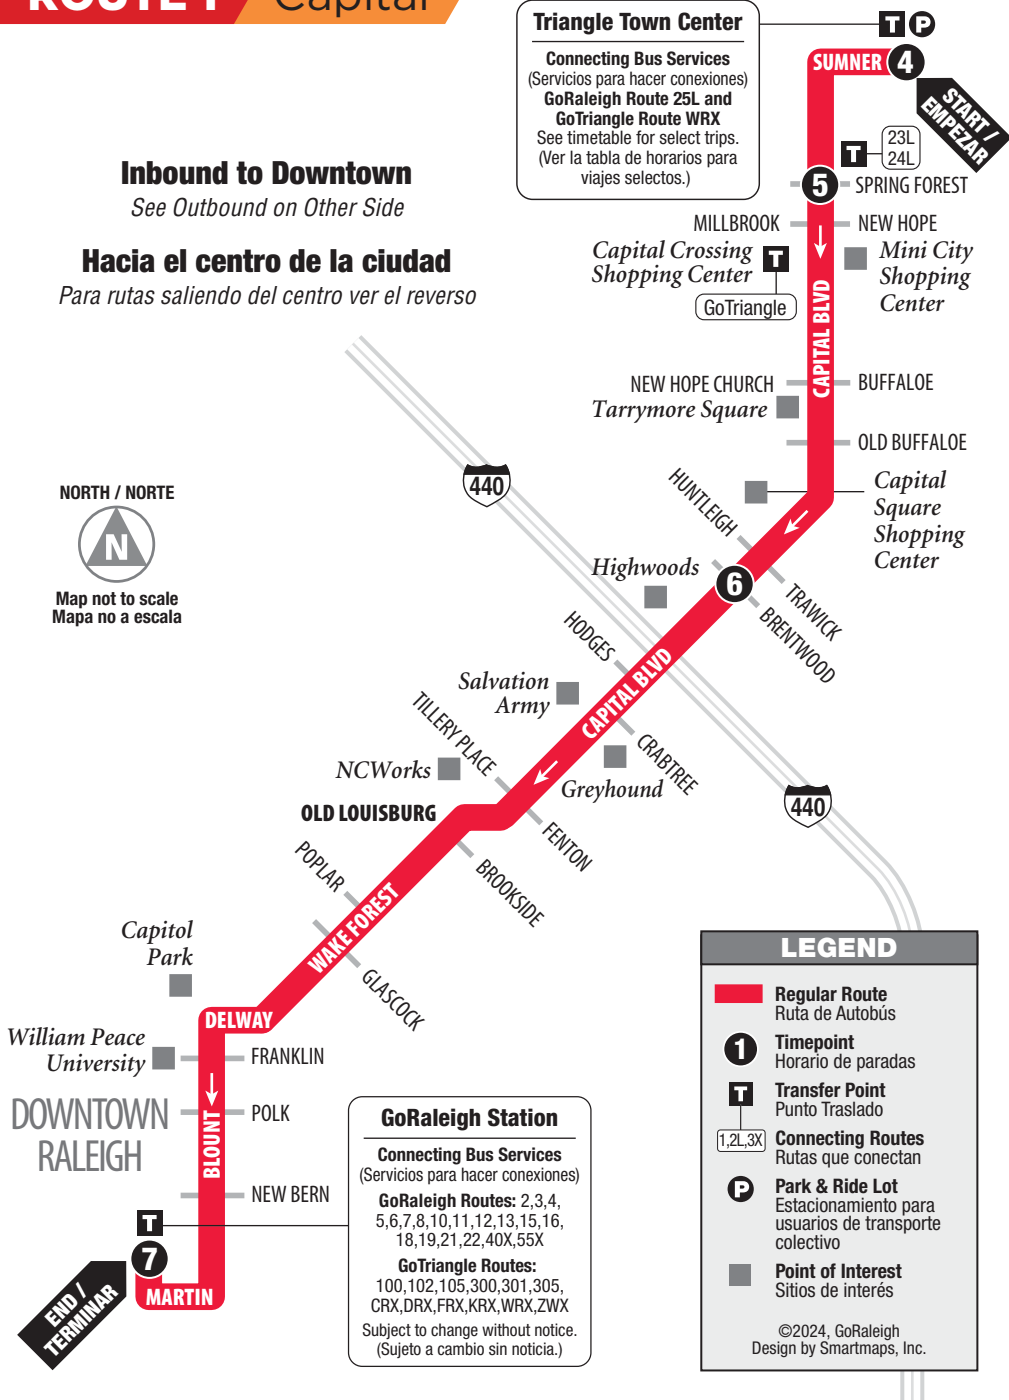

ROUTE 1 Capital

Inbound to Downtown

See Outbound on Other Side

Hacia el centro de la ciudad

Para rutas saliendo del centro ver el reverso

Triangle Town Center
Connecting Bus Services
 (Servicios para hacer conexiones)
GoRaleigh Route 25L and GoTriangle Route WRX
 See timetable for select trips.
 (Ver la tabla de horarios para viajes selectos.)

©2024, GoRaleigh
 Design by Smartmaps, Inc.

Inbound to Downtown / Hacia el centro de la ciudad

MONDAY-FRIDAY / LUNES-VIERNES

	4 Triangle Town Center	5 Capital & Spring Forest	6 Capital & Brentwood	7 GoRaleigh Station
AM	5:14 5:59 6:29 6:59 7:29 7:44 7:59 8:14 8:29 8:44 8:59 9:14 9:29 9:44 9:59 10:14 10:29 10:44 10:59 11:14 11:29 11:44 11:59	5:19 6:04 6:34 7:04 7:34 7:49 8:04 8:19 8:34 8:49 9:04 9:19 9:34 9:49 10:04 10:19 10:34 10:49 11:04 11:19 11:34 11:49 12:00 12:15	5:30 6:15 6:45 7:15 7:45 8:00 8:15 8:30 8:45 9:00 9:15 9:30 9:45 10:00 10:15 10:30 10:45 11:00 11:15 11:30 11:45 12:00 12:15	5:49 6:34 7:04 7:34 8:04 8:19 8:34 8:49 9:04 9:19 9:34 9:49 10:04 10:19 10:34 10:49 11:04 11:19 11:34 11:49 12:04 12:19 12:34

©2024, GoRaleigh
Design by Smartmaps, Inc.

Outbound from Downtown

Saliendo del centro de la ciudad

MONDAY-FRIDAY / LUNES-VIERNES

	1 GoRaleigh Station	2 Capital & Brentwood	3 Capital & Spring Forest	4 Triangle Town Center
AM	4:37 5:22 5:52 6:22 6:52 7:07 7:22 7:37 7:52 8:07 8:22 8:37 8:52 9:07 9:22 9:37 9:52 10:07 10:22 10:37 10:52 11:07 11:22 11:37 11:52	4:50 5:35 6:05 6:35 7:05 7:20 7:35 7:50 8:05 8:20 8:35 8:50 9:05 9:20 9:35 9:50 10:05 10:20 10:35 10:50 11:05 11:20 11:35 11:50 12:05	5:05 5:50 6:20 6:50 7:20 7:35 7:50 8:05 8:20 8:35 8:50 9:05 9:20 9:35 9:50 10:05 10:20 10:35 10:50 11:05 11:20 11:35 11:50 12:05	5:14 5:59 6:29 6:59 7:29 7:44 7:59 8:14 8:29 8:44 8:59 9:14 9:29 9:44 9:59 10:14 10:29 10:44 10:59 11:14 11:29 11:44 11:59 12:14 12:29