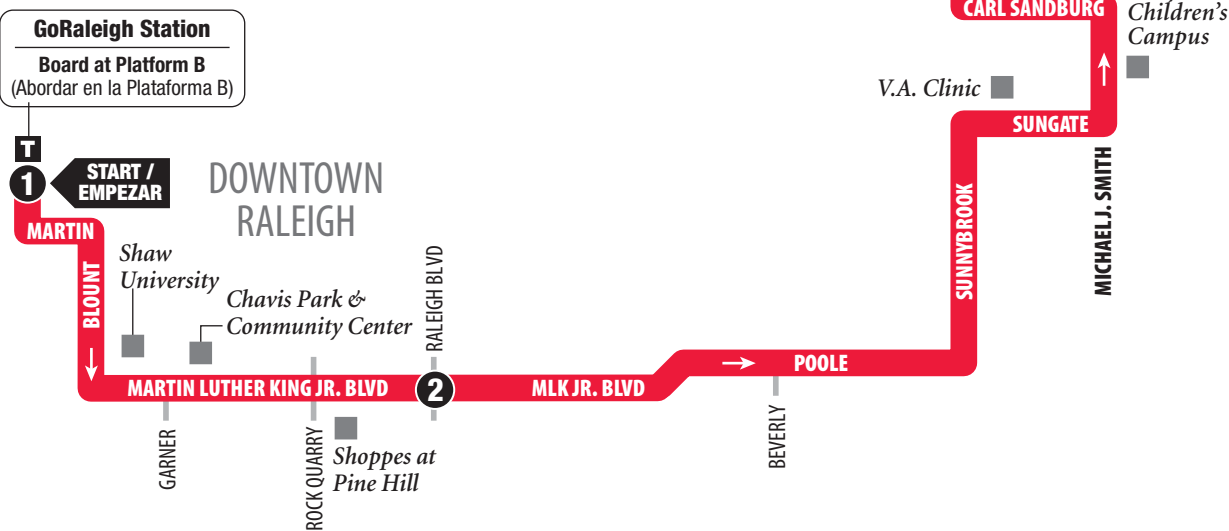

* This trip does not operate on Sunday or Holidays. (Este transporte no funciona los domingos o días festivos.)

ROUTE 19 DAILY SERVICE

MLK/Sunnybrook

- SERVING:**
- Shaw University
 - Chavis Park & Community Center
 - Shoppes at Pine Hill
 - V.A. Clinic
 - Wake Tech - Health Sciences Campus
 - Holly Hill Adult Campus
 - Holly Hill Children's Campus
 - Pines of Ashton
 - Wake County Human Services

919-485-RIDE (7433)
GoRaleigh.org

Effective: 9.12.21

ROUTE 19 MLK/Sunnybrook

Outbound from Downtown

See Inbound on Other Side

Saliendo del centro de la ciudad

Para rutas rumbo al centro ver el reverso

LEGEND

©2021, GoRaleigh • Design by Smartmaps, Inc.

Outbound from Downtown

Saliendo del centro de la ciudad

MONDAY-FRIDAY / LUNES-VIERNES

	1 GoRaleigh Station	2 MLK Jr. Blvd at Raleigh	3 Calumet at Sunnybrook
AM	6:07	6:17	6:34
	6:22	6:32	6:49
	6:37	6:47	7:04
	6:52	7:02	7:19
	7:07	7:17	7:34
	7:22	7:32	7:49
	7:37	7:47	8:04
	7:52	8:02	8:19
	8:07	8:17	8:34
	8:22	8:32	8:49
	8:37	8:47	9:04
	8:52	9:02	9:19
	9:07	9:17	9:34
	9:22	9:32	9:49
	9:37	9:47	10:04
	9:52	10:02	10:19
	10:07	10:17	10:34
	10:22	10:32	10:49
	10:37	10:47	11:04
	10:52	11:02	11:19
	11:07	11:17	11:34
	11:22	11:32	11:49
	11:37	11:47	12:04
	11:52	12:02	12:19