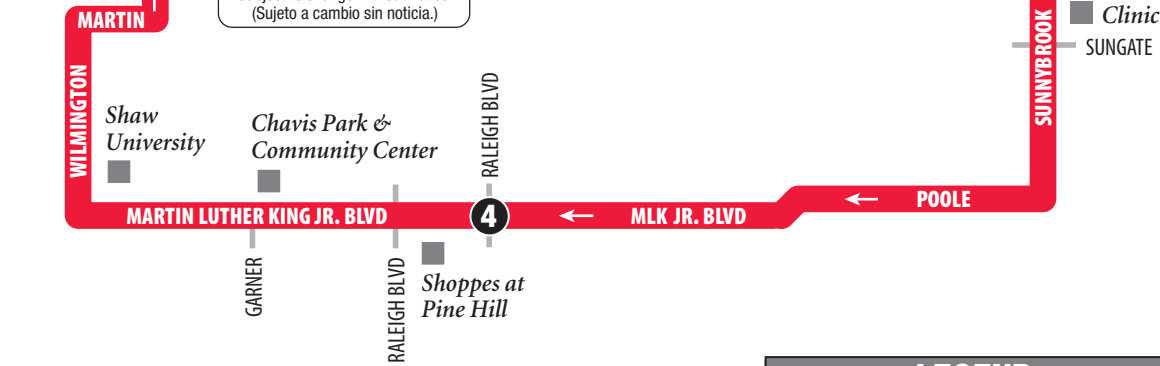

ROUTE 19 MLK/Sunnybrook

Inbound to Downtown
See Outbound on Other Side

Hacia el centro de la ciudad
Para rutas saliendo del centro ver el reverso

DOWNTOWN RALEIGH

END / TERMINAR

GoRaleigh Station
Connecting Bus Services (Servicios para hacer conexiones)
GoRaleigh Routes: 1,2,3,4, 5,6,7,8,10,11,12,13,15,16, 17,18,18S,20,21,22,40X,55X
GoTriangle Routes: 100,105,300,301,305, CRX,DRX,FRX,WRX,ZWX
Subject to change without notice. (Sujeto a cambio sin noticia.)

©2021, GoRaleigh • Design by Smartmaps, Inc.

Inbound to Downtown

MONDAY-FRIDAY / LUNES-VIERNES

	3 Calumet at Sunnybrook	4 MLK Jr. Blvd at Raleigh	5 GoRaleigh Station
AM	6:37	6:52	7:02
	6:52	7:07	7:17
	7:07	7:22	7:32
	7:22	7:37	7:47
	7:37	7:52	8:02
	7:52	8:07	8:17
	8:07	8:22	8:32
	8:22	8:37	8:47
	8:37	8:52	9:02
	8:52	9:07	9:17
	9:07	9:22	9:32
	9:22	9:37	9:47
	9:37	9:52	10:02
	9:52	10:07	10:17
	10:07	10:22	10:32
	10:22	10:37	10:47
	10:37	10:52	11:02
	10:52	11:07	11:17
	11:07	11:22	11:32
	11:22	11:37	11:47
	11:37	11:52	12:02
	11:52	12:07	12:17

The transfer point shows where routes intersect and transfers to other routes may be available. (El punto de traslado muestra dónde se intersectan las rutas y las transferencias disponibles a otras rutas.)