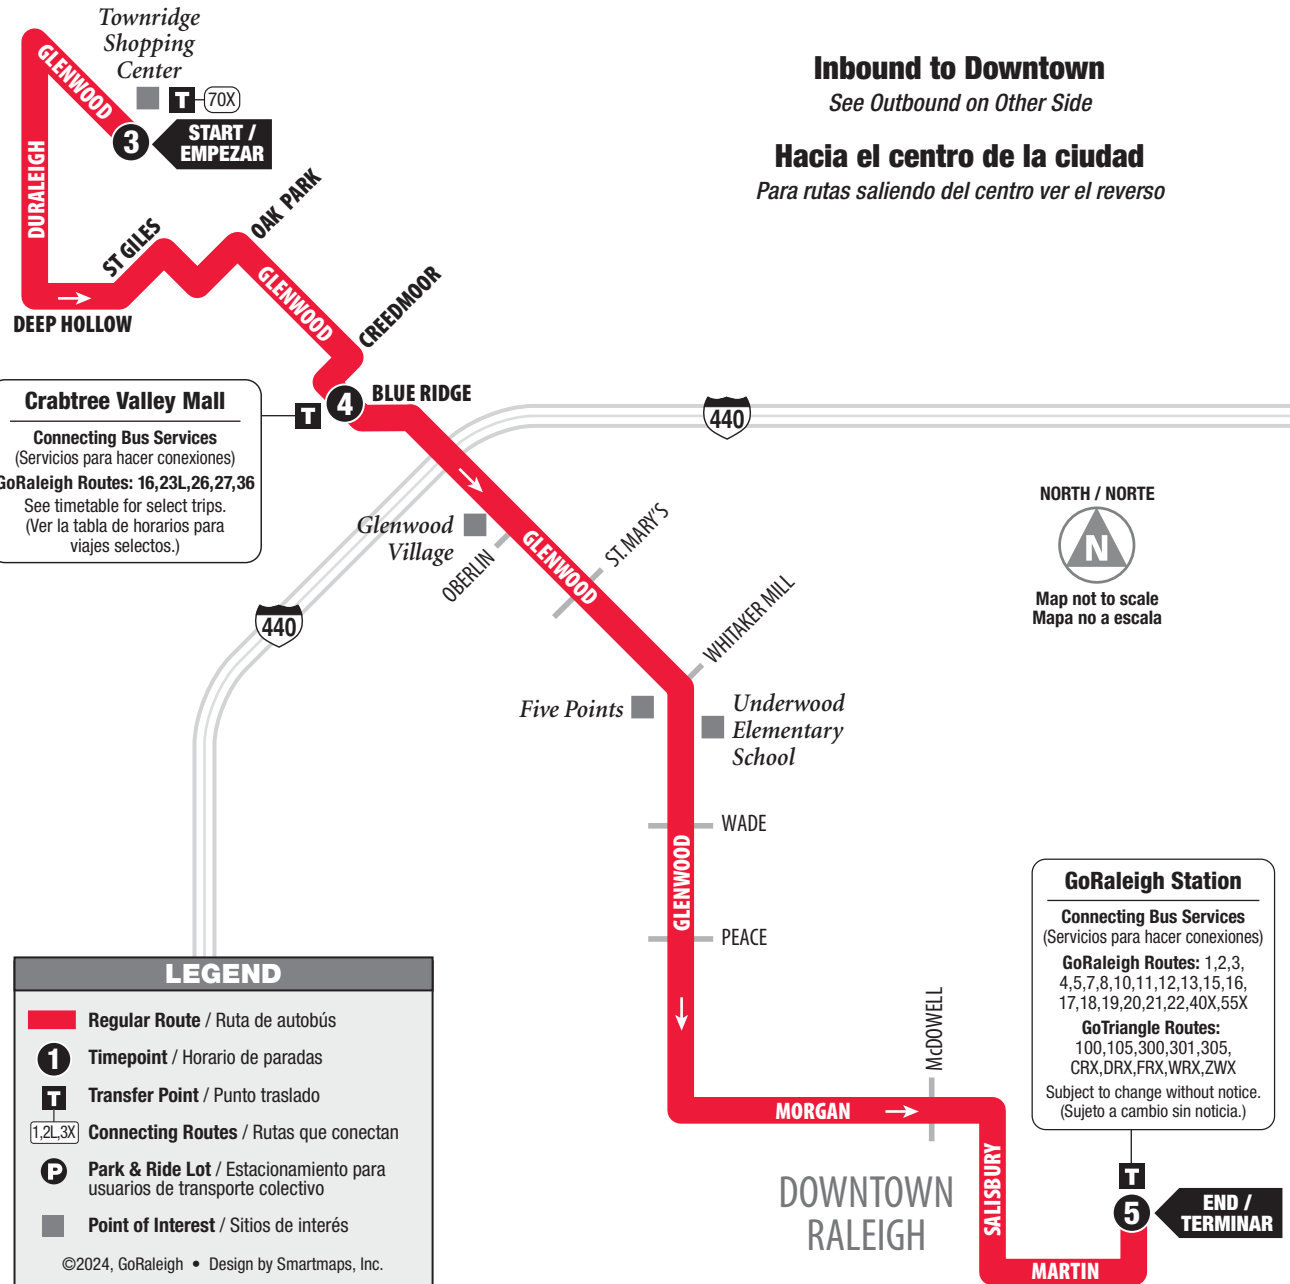

ROUTE 6 Glenwood

Inbound to Downtown Hacia el centro de la ciudad

MONDAY-SATURDAY / LUNES-SABADO

	3 Townridge Shopping Center	4 Crabtree Valley Mall	5 GoRaleigh Station
AM	6:05	6:25	6:52
	6:50	7:10	7:37
	7:05	7:25	7:52
	7:20	7:40	8:07
	7:35	7:55	8:22
	7:50	8:10	8:37
	8:05	8:25	8:52
	8:20	8:40	9:07
	8:35	8:55	9:22
	8:50	9:10	9:37
	9:05	9:25	9:52
	9:20	9:40	10:07
	9:35	9:55	10:22
	9:50	10:10	10:37
	10:05	10:25	10:52
	10:20	10:40	11:07
	10:35	10:55	11:22
	10:50	11:10	11:37
	11:05	11:25	11:52
	11:20	11:40	12:07
	11:35	11:55	12:22
	11:50	12:10	12:37

ROUTE 6 Glenwood

Outbound from Downtown Saliendo del centro de la ciudad

MONDAY-SATURDAY / LUNES-SABADO

	1 GoRaleigh Station	2 Crabtree Valley Mall	3 Townridge Shopping Center
AM	—	5:55	6:05
	6:07	6:35	6:45
	6:22	6:50	7:00
	6:37	7:05	7:15
	6:52	7:20	7:30
	7:07	7:35	7:45
	7:22	7:50	8:00
	7:37	8:05	8:15
	7:52	8:20	8:30
	8:07	8:35	8:45
	8:22	8:50	9:00
	8:37	9:05	9:15
	8:52	9:20	9:30
	9:07	9:35	9:45
	9:22	9:50	10:00
	9:37	10:05	10:15
	9:52	10:20	10:30
	10:07	10:35	10:45
	10:22	10:50	11:00
	10:37	11:05	11:15
	10:52	11:20	11:30
	11:07	11:35	11:45
	11:22	11:50	12:00
	11:37	12:05	12:15
	11:52	12:20	12:30

The transfer point shows where routes intersect and transfers to other routes may be available. (El punto de traslado muestra dónde se interseccionan las rutas y las transferencias disponibles a otras rutas.)