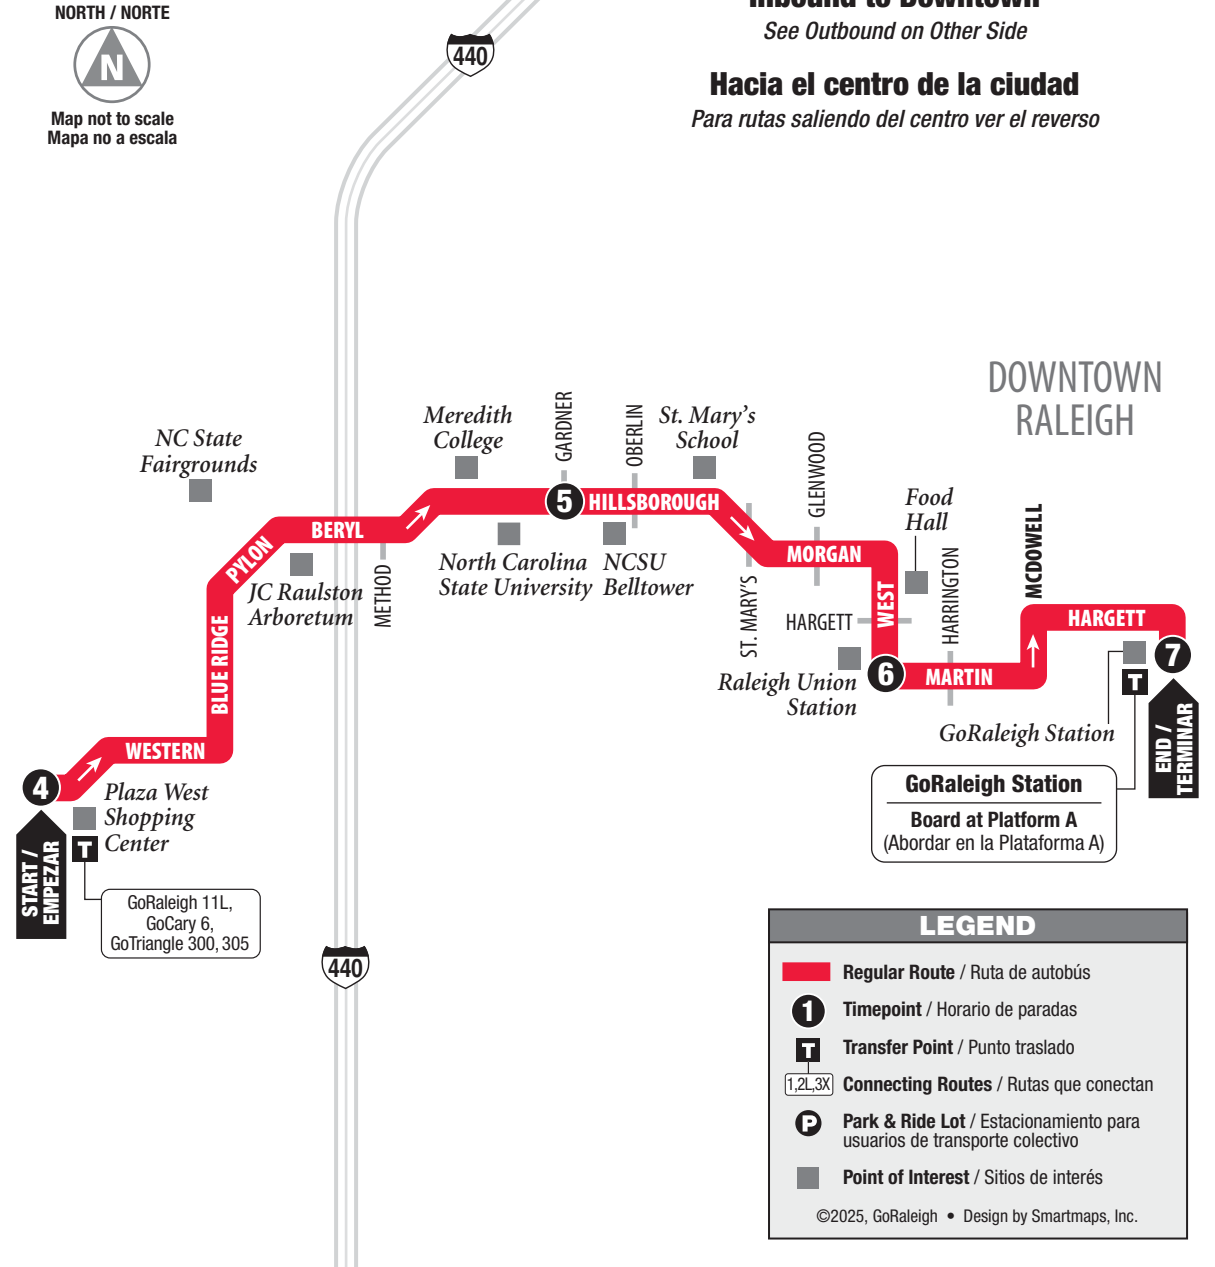

	1 GoRaleigh Station	2 Harrington & Hargett**	3 Hillsborough & Brooks (WB)	4 Plaza West Shopping Center
PM	12:07	12:09	12:19	12:45
	12:22	12:24	12:34	1:00
	12:37	12:39	12:49	1:15
	12:52	12:54	1:04	1:30
	1:07	1:09	1:19	1:45
	1:22	1:24	1:34	2:00
	1:37	1:39	1:49	2:15
	1:52	1:54	2:04	2:30
	2:07	2:09	2:19	2:45
	2:22	2:24	2:34	3:00
	2:37	2:39	2:49	3:15
	2:52	2:54	3:04	3:30
	3:07	3:09	3:19	3:45
	3:22	3:24	3:34	4:00
	3:37	3:39	3:49	4:15
	3:52	3:54	4:04	4:30
	4:07	4:09	4:19	4:45
	4:22	4:24	4:34	5:00
	4:37	4:39	4:49	5:15
	4:52	4:54	5:04	5:30
	5:07	5:09	5:19	5:45
	5:22	5:24	5:34	6:00
	5:37	5:39	5:49	6:15
	5:52	5:54	6:04	6:30
	6:07	6:09	6:19	6:45
	6:22	6:24	6:34	7:00
	6:37	6:39	6:49	7:15
	6:52	6:54	7:04	7:30
	7:07	7:09	7:19	7:45
	7:22	7:24	7:34	8:00
	7:52	7:54	8:04	8:22
	8:22	8:24	8:34	8:52
	8:52	8:54	9:04	9:22
	9:22	9:24	9:34	9:52
	9:52	9:54	10:04	10:22
	*10:22	*10:24	*10:34	*10:52
	*10:52	*10:54	*11:04	*11:22
	*11:22	*11:24	*11:34	*11:52

Effective: 1.12.25

Scan here for trip planning and real time bus tracking options.

GoRaleigh is proud to be a part of the National Safe Place Program. Every GoRaleigh bus is a Safe Place.

ROUTE 9 Hillsborough Street

Inbound to Downtown / Hacia el centro de la ciudad

MONDAY-FRIDAY / LUNES-VIERNES

	4 Plaza West Shopping Center	5 Hillsborough & Gardner (EB)	6 Raleigh Union Station	7 GoRaleigh Station
AM	6:15	6:30	6:39	6:45
	6:45	7:00	7:09	7:15
	7:15	7:30	7:39	7:45
	7:30	7:45	7:54	8:00
	7:45	8:00	8:09	8:15
	8:00	8:15	8:24	8:30
	8:15	8:30	8:39	8:45
	8:30	8:45	8:54	9:00
	8:45	9:00	9:09	9:15
	9:00	9:15	9:24	9:30
	9:15	9:30	9:39	9:45
	9:30	9:45	9:54	10:00
	9:45	10:00	10:09	10:15
	10:00	10:15	10:24	10:30
	10:15	10:30	10:39	10:45
	10:30	10:45	10:54	11:00
	10:45	11:00	11:09	11:15
	11:00	11:15	11:24	11:30
	11:15	11:30	11:39	11:45
	11:30	11:45	11:54	12:00
	11:45	12:00	12:09	12:15