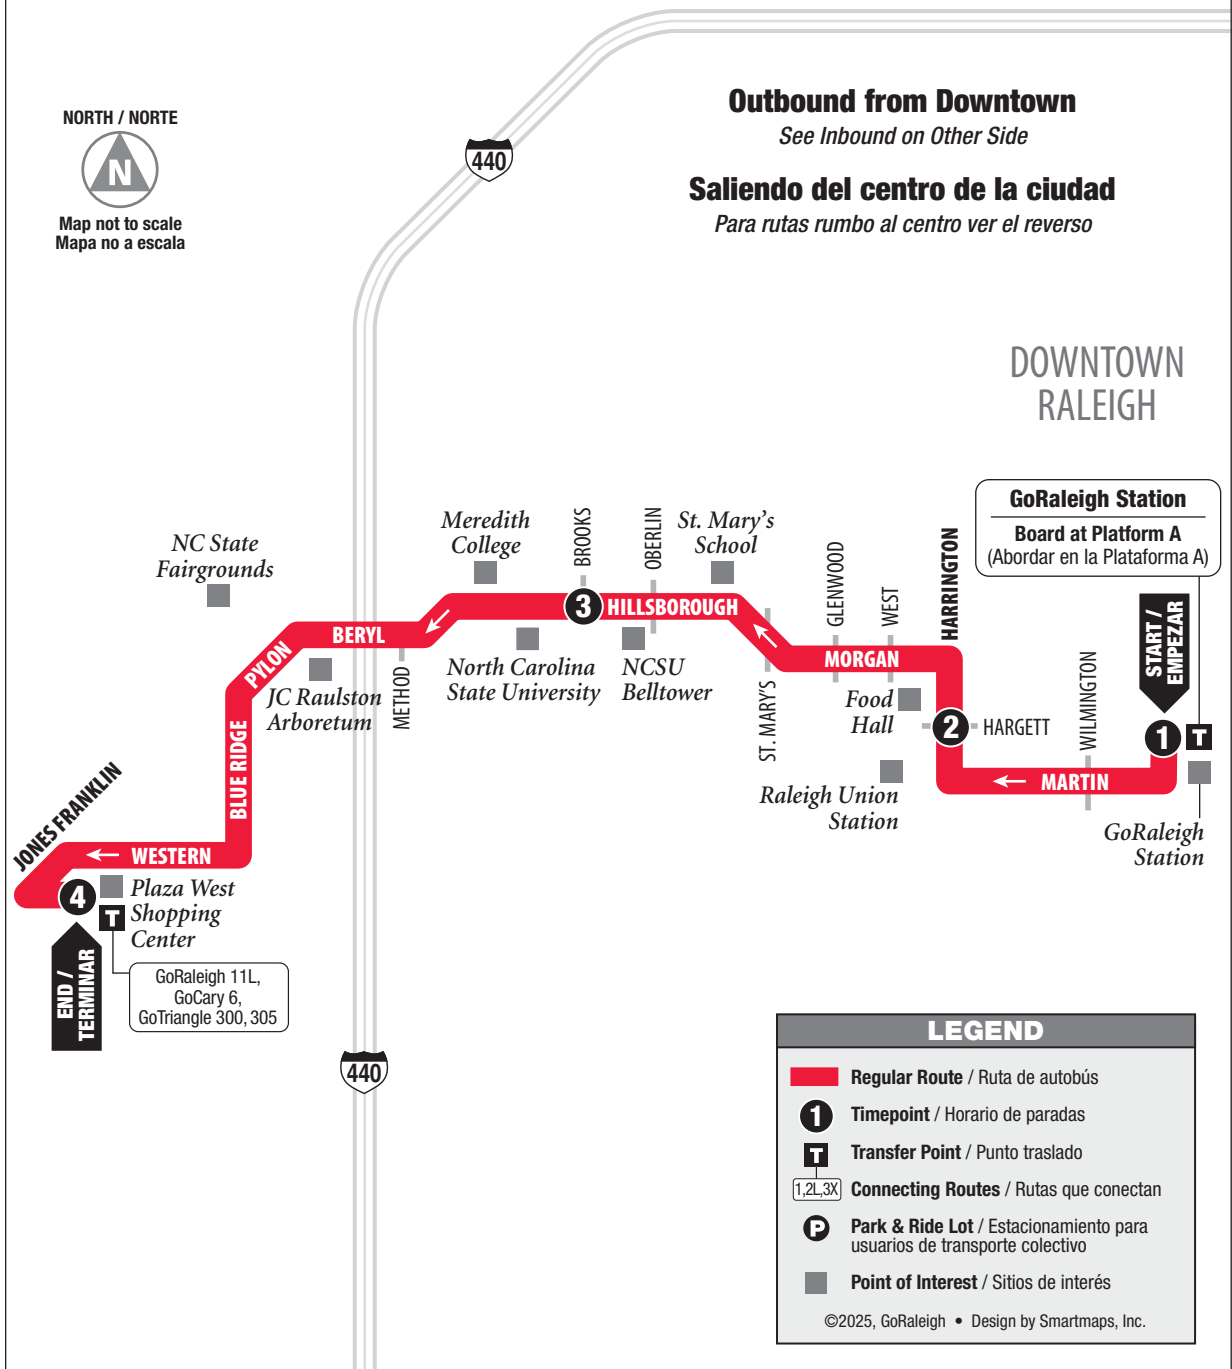

ROUTE 9 Hillsborough Street

Outbound from Downtown
See Inbound on Other Side
Saliendo del centro de la ciudad
Para rutas rumbo al centro ver el reverso

DOWNTOWN RALEIGH

GoRaleigh Station
Board at Platform A
(Abordar en la Plataforma A)

LEGEND

- █ Regular Route / Ruta de autobús
- **1** Timepoint / Horario de paradas
- **T** Transfer Point / Punto traslado
- 1,2,3X Connecting Routes / Rutas que conectan
- **P** Park & Ride Lot / Estacionamiento para usuarios de transporte colectivo
- Point of Interest / Sitios de interés

©2025, GoRaleigh • Design by Smartmaps, Inc.

Outbound from Downtown Saliendo del centro de la ciudad

MONDAY-FRIDAY / LUNES-VIERNES

	1 GoRaleigh Station	2 Harrington & Hargett**	3 Hillsborough & Brooks (WB)	4 Plaza West Shopping Center
AM	5:37	5:39	5:49	6:15
	6:07	6:09	6:19	6:45
	6:37	6:39	6:49	7:15
	6:52	6:54	7:04	7:30
	7:07	7:09	7:19	7:45
	7:22	7:24	7:34	8:00
	7:37	7:39	7:49	8:15
	7:52	7:54	8:04	8:30
	8:07	8:09	8:19	8:45
	8:22	8:24	8:34	9:00
	8:37	8:39	8:49	9:15
	8:52	8:54	9:04	9:30
	9:07	9:09	9:19	9:45
	9:22	9:24	9:34	10:00
	9:37	9:39	9:49	10:15
	9:52	9:54	10:04	10:30
	10:07	10:09	10:19	10:45
	10:22	10:24	10:34	11:00
	10:37	10:39	10:49	11:15
	10:52	10:54	11:04	11:30
	11:07	11:09	11:19	11:45
	11:22	11:24	11:34	12:00
	11:37	11:39	11:49	12:15
	11:52	11:54	12:04	12:30

** This stop serves Raleigh Union Station.
(Esta parada sirve a Raleigh Union Station.)

MONDAY-FRIDAY / LUNES-VIERNES

	1 GoRaleigh Station	2 Harrington & Hargett**	3 Hillsborough & Brooks (WB)	4 Plaza West Shopping Center
PM	12:07	12:09	12:19	12:45
	12:22	12:24	12:34	1:00
	12:37	12:39	12:49	1:15
	12:52	12:54	1:04	1:30
	1:07	1:09	1:19	1:45
	1:22	1:24	1:34	2:00
	1:37	1:39	1:49	2:15
	1:52	1:54	2:04	2:30
	2:07	2:09	2:19	2:45
	2:22	2:24	2:34	3:00
	2:37	2:39	2:49	3:15
	2:52	2:54	3:04	3:30
	3:07	3:09	3:19	3:45
	3:22	3:24	3:34	4:00
	3:37	3:39	3:49	4:15
	3:52	3:54	4:04	4:30
	4:07	4:09	4:19	4:45
	4:22	4:24	4:34	5:00
	4:37	4:39	4:49	5:15
	4:52	4:54	5:04	5:30
	5:07	5:09	5:19	5:45
	5:22	5:24	5:34	6:00
	5:37	5:39	5:49	6:15
	5:52	5:54	6:04	6:30
	6:07	6:09	6:19	6:45
	6:22	6:24	6:34	7:00
	6:37	6:39	6:49	7:15
	6:52	6:54	7:04	7:30
	7:07	7:09	7:19	7:45
	7:22	7:24	7:34	8:00
	7:52	7:54	8:04	8:22
	8:22	8:24	8:34	8:52
	8:52	8:54	9:04	9:22
	9:22	9:24	9:34	9:52
	9:52	9:54	10:04	10:22
	10:22	10:24	10:34	10:52
	10:52	10:54	11:04	11:22
	11:22	11:24	11:34	11:52

** This stop serves Raleigh Union Station.
(Esta parada sirve a Raleigh Union Station.)

WEEKEND & HOLIDAYS / SERVICIOS PARA FINES DE SEMANA Y DIAS FESTIVOS

	1 GoRaleigh Station	2 Harrington & Hargett**	3 Hillsborough & Brooks (WB)	4 Plaza West Shopping Center
AM	*6:07	*6:09	*6:19	*6:45
	*6:37	*6:39	*6:49	*7:15
	7:07	7:09	7:19	7:45
	7:37	7:39	7:49	8:15
	8:07	8:09	8:19	8:45
	8:37	8:39	8:49	9:15
	9:07	9:09	9:19	9:45
	9:22	9:24	9:34	10:00
	9:37	9:39	9:49	10:15
	9:52	9:54	10:04	10:30
	10:07	10:09	10:19	10:45
	10:22	10:24	10:34	11:00
	10:37	10:39	10:49	11:15
	10:52	10:54	11:04	11:30
	11:07	11:09	11:19	11:45
	11:22	11:24	11:34	12:00
	11:37	11:39	11:49	12:15
	11:52	11:54	12:04	12:30