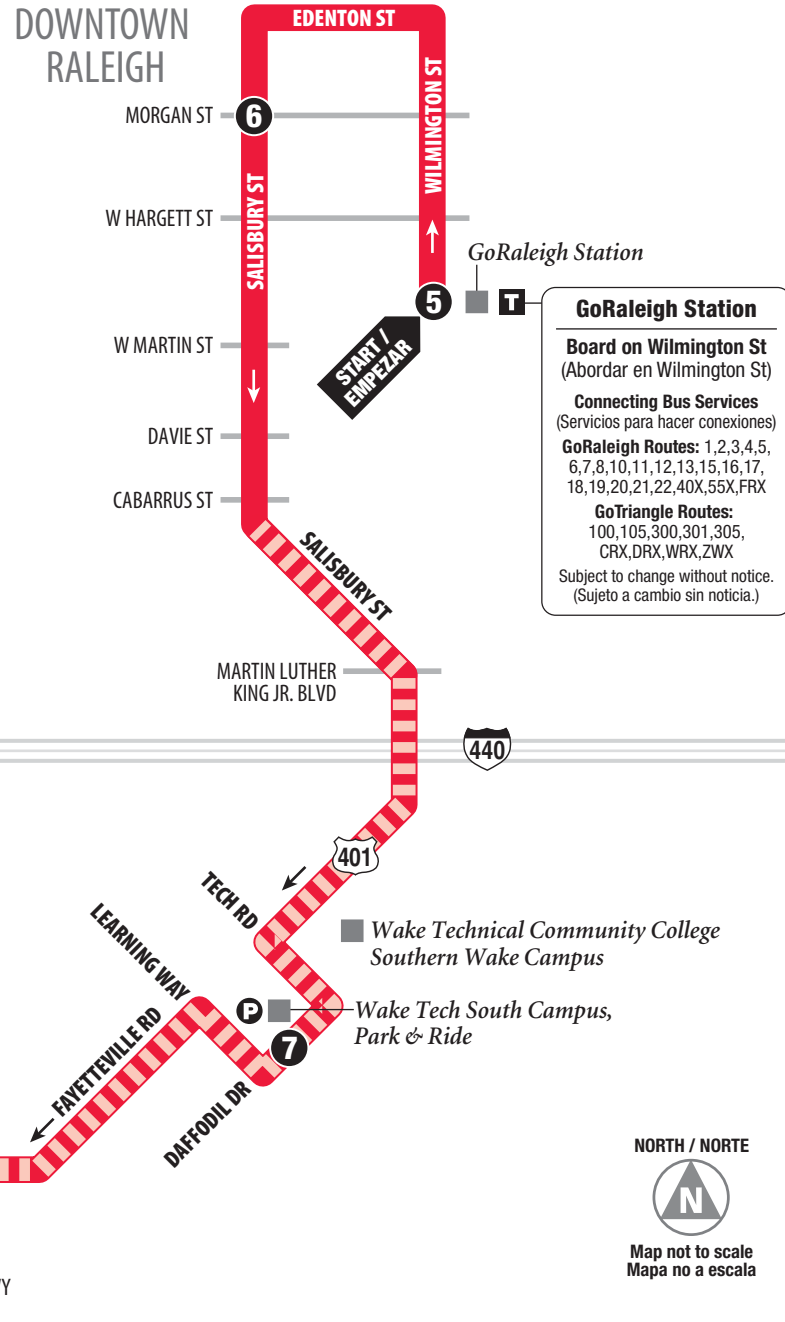

ROUTE FRX Fuquay-Varina - Raleigh Express

Inbound to Fuquay-Varina

See Outbound on Other Side

Hacia el Fuquay-Varina

Para rutas saliendo del centro ver el reverso

LEGEND

- Regular Route
Ruta de Autobús
- Express Route with No Stops
Servicio expreso
- Timepoint
Horario de paradas
- Transfer Point
Punto Traslado
- Connecting Routes
Rutas que conectan
- Park & Ride Lot
Estacionamiento para usuarios de transporte colectivo
- Point of Interest
Sitios de interés

©2022, GoRaleigh
Design by Smartmaps, Inc.

Inbound to Fuquay-Varina

Hacia el Fuquay-Varina

MONDAY-FRIDAY / LUNES-VIERNES

	Wilmington St at GoRaleigh Station	Salisbury St at Morgan St	Wake Tech South Campus, Park & Ride	Fuquay-Varina South Park, Park & Ride
AM	6:45	6:50	—	7:35
PM	4:10	4:14	4:46	5:01
	5:10	5:16	5:48	6:08
	6:10	6:13	6:35	7:00

©2022, GoRaleigh
Design by Smartmaps, Inc.

Outbound to Raleigh

Saliendo a Raleigh

MONDAY-FRIDAY / LUNES-VIERNES

	1 Fuquay-Varina South Park & Ride	2 Wake Tech South Campus, Park & Ride	3 Wilmington St at GoRaleigh Station	4 Salisbury St at Morgan St
AM	6:05 6:35	6:25 6:55	6:45 7:20	6:50 7:25
PM	7:35 5:10	7:55 —	8:30 6:10	8:35 6:16

The transfer point shows where routes intersect and transfers to other routes may be available. (El punto de traslado muestra dónde se intersectan las rutas y las transferencias disponibles a otras rutas.)