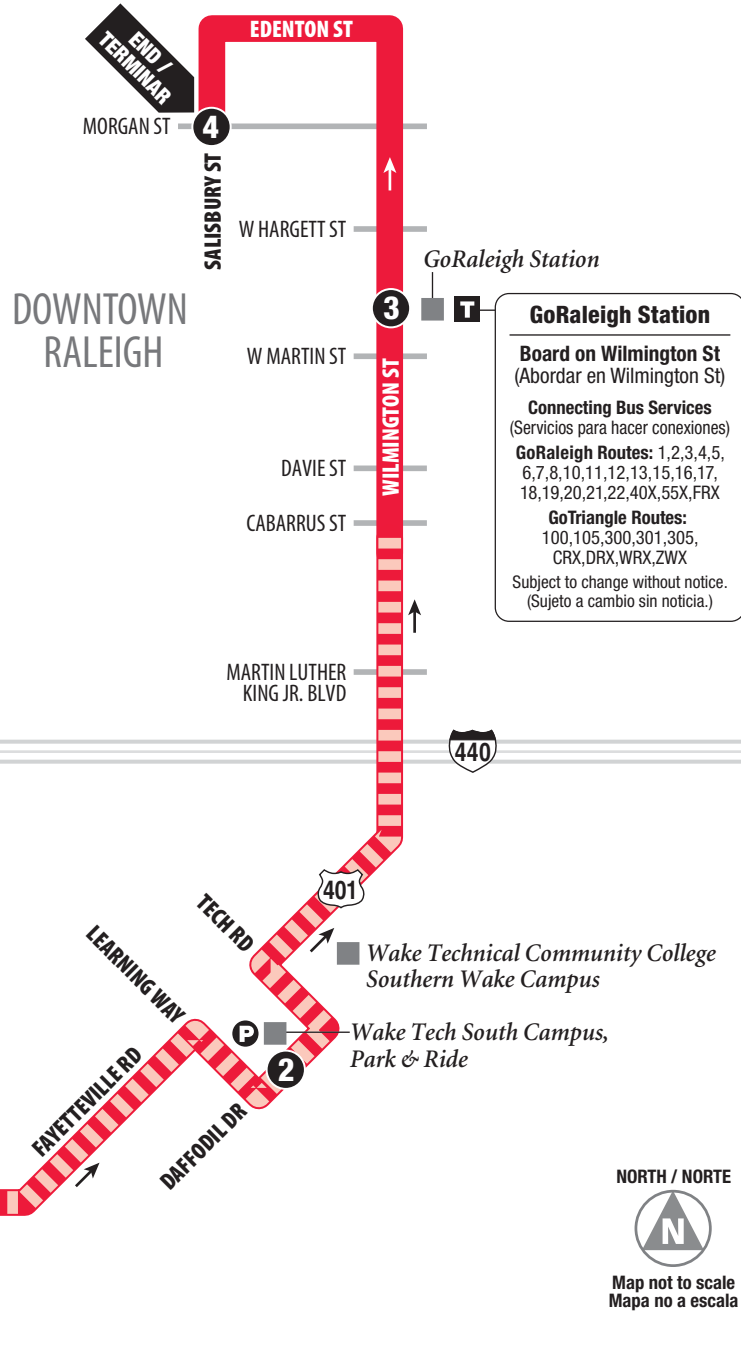

©2022, GoRaleigh
Design by Smartmaps, Inc.

Inbound to Fuquay-Varina

Hacia el Fuquay-Varina

MONDAY-FRIDAY / LUNES-VIERNES

	Wilmington St at GoRaleigh Station	Salisbury St at Morgan St	Wake Tech South Campus, Park & Ride	Fuquay-Varina South Park, Park & Ride
AM	6:45	6:50	—	7:35
PM	4:10	4:14	4:46	5:01
	5:10	5:16	5:48	6:08
	6:10	6:13	6:35	7:00

Track your bus live, right now!
Download the free app:
transloc.com/app or visit GoRaleighLive.org

ROUTE

FRX

MONDAY-FRIDAY ONLY SERVICE

Fuquay-Varina - Raleigh Express

SERVING:

- Fuquay-Varina South Park, Park & Ride
- Wake Tech South Campus, Park & Ride
- GoRaleigh Station

©2022, GoRaleigh
Design by Smartmaps, Inc.

Outbound to Raleigh

Saliendo a Raleigh

MONDAY-FRIDAY / LUNES-VIERNES

	1 Fuquay-Varina South Park & Ride	2 Wake Tech South Campus, Park & Ride	3 Wilmington St at GoRaleigh Station	4 Salisbury St at Morgan St
AM	6:05 6:35	6:25 6:55	6:45 7:20	6:50 7:25
PM	7:35 5:10	7:55 —	8:30 6:10	8:35 6:16

The transfer point shows where routes intersect and transfers to other routes may be available. (El punto de traslado muestra dónde se intersectan las rutas y las transferencias disponibles a otras rutas.)