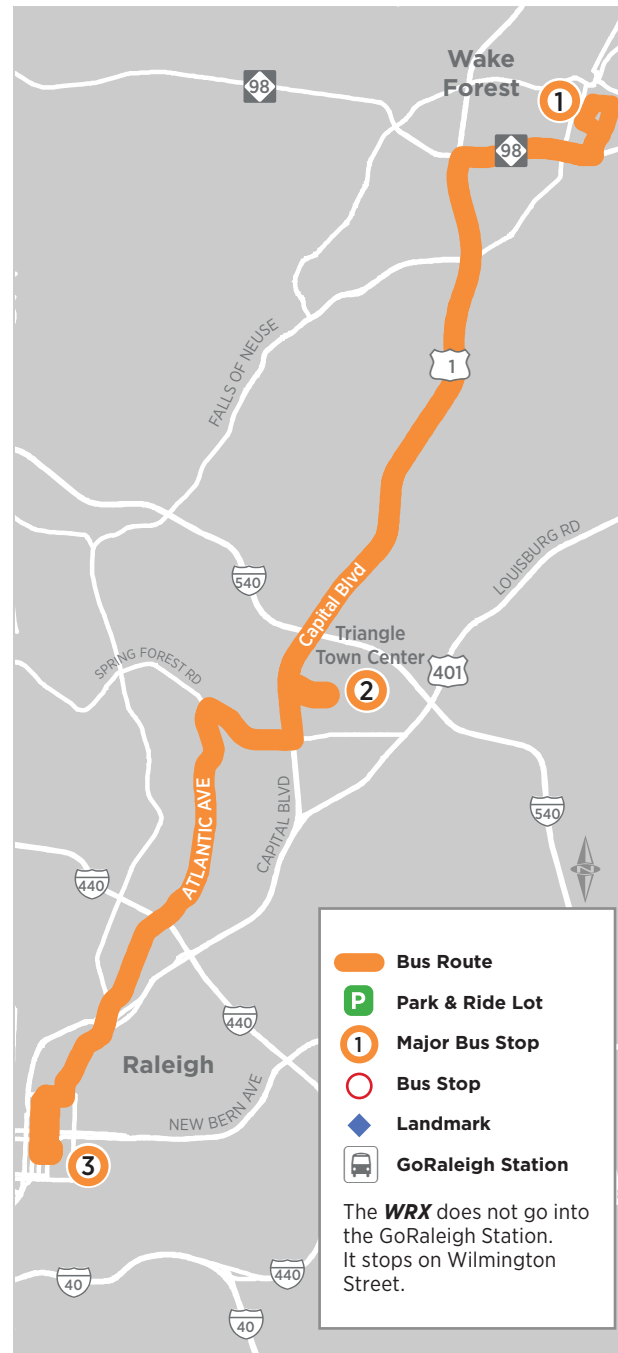

Wake Forest-Raleigh Express WRX

GoRaleigh vehicles are Safe Places for anyone in need of immediate help and safety.

Smoking is not allowed on GoRaleigh vehicles.

Smoking and/or the use of vapor products, including e-cigarettes, is not permitted on GoRaleigh vehicles, at bus stops and city-owned sidewalks within Orange, Durham and Wake County.

The Wake Forest-Raleigh Express is provided by GoTriangle and operated by GoRaleigh vehicles.

Wake Forest-Raleigh Express Holiday Service

No service on Saturday, Sunday and these holidays:

- New Year's Day
- MLK Jr. Day
- Good Friday
- Memorial Day
- Independence Day
- Labor Day
- Thanksgiving Day
- Friday after Thanksgiving
- Christmas Eve
- Christmas Day

For all bus route holiday schedules, visit GoRaleigh.org or call 919-485-7433.

Where to buy passes

IN PERSON: Wake Forest Town Hall, 301 S. Brooks St., Wake Forest; Mon-Fri, 8 am-4 pm

GoRaleigh Station Information Center, 214 S. Blount St., Mon-Fri, 7 am-6 pm; Sat, 8 am-5 pm

ON BUS: Single ride or express day pass. Exact change.

ONLINE: GoTriangle.org

How to connect to other destinations

The GoRaleigh Station at 214 S. Blount St. offers connecting routes to RDU International Airport, Cary, RTP, Chapel Hill, Durham and other destinations in the area. Visit GoRaleigh.org to see the system-wide route map and individual route schedules.

Wake Forest-Raleigh Express Fares

One Way	
adult.....	$3
youth, ages 12 and younger.....	free
youth, ages 13-18 (with Youth Go Pass).....	free
youth, ages 13-18 (without Youth Go Pass).....	$1.25
seniors, ages 65+, and disabled*.....	$1.25
Day Pass	
adult.....	$6
youth, ages 6-18.....	$2.50
youth, ages 5 and younger.....	free
seniors, ages 65+, and disabled*.....	$2.50
7-Day Express Pass	
adult.....	$22
youth, ages 6-18.....	$9.25
youth, ages 5 and younger.....	free
seniors, ages 65+, and disabled*.....	$9.25
31-Day Express Pass	
adult.....	$102
youth, ages 6-18.....	$42.50
youth, ages 5 and younger.....	free
seniors, ages 65+, and disabled*.....	$42.50
Stored Value Cards**	
$13.50 stored value card.....	$12
$25 stored value card.....	$20
$50 stored value card.....	$40

* **DISABLED RATE QUALIFICATIONS:** Medicare card holders, disabled riders with a VA Disability Card, VA "Service Connected" card or disability card from any transit system.

** Stored Value Cards are valid on Regional and Express Triangle Transit Routes and on C-Tran and GoRaleigh.

DISCOUNTS: UNC, NCSU, NC state government and other Triangle employers may offer free or discounted passes to students and staff. Check with your transportation coordinator or HR department.

Wake Forest to Raleigh		
Downtown Wake Forest at the Senior Center E Holding Ave at S Brooks St	Triangle Town Center at the Orvis store	Downtown Raleigh Wilmington St at Martin St
1	2	3
5:50 am	6:20 am	6:55 am
6:50 am	7:20 am	7:55 am
7:50 am	8:20 am	8:55 am
5:20 pm	5:45 pm	6:15 pm
6:20 pm	6:45 pm	7:15 pm