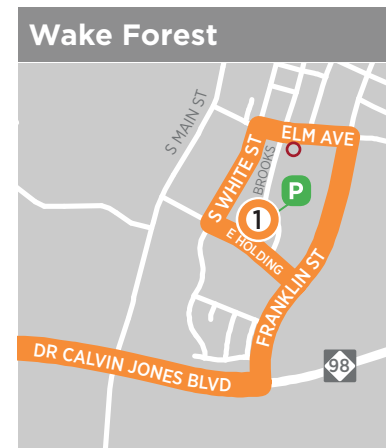

Wake Forest-Raleigh Express WRX

GoRaleigh vehicles are Safe Places for anyone in need of immediate help and safety.

Smoking is not allowed on GoRaleigh vehicles.

Smoking and/or the use of vapor products, including e-cigarettes, is not permitted on GoRaleigh vehicles, at bus stops and city-owned sidewalks within Orange, Durham and Wake County.

The Wake Forest-Raleigh Express is provided by GoTriangle and operated by GoRaleigh vehicles.

Wake Forest-Raleigh Express Holiday Service

No service on Saturday, Sunday and these holidays:

- New Year's Day
- MLK Jr. Day
- Good Friday
- Memorial Day
- Independence Day
- Labor Day
- Thanksgiving Day
- Friday after Thanksgiving
- Christmas Eve
- Christmas Day

For all bus route holiday schedules, visit GoRaleigh.org or call 919-485-7433.

Where to buy passes

IN PERSON: Wake Forest Town Hall, 301 S. Brooks St., Wake Forest; Mon-Fri, 8 am-4 pm

GoRaleigh Station Information Center, 214 S. Blount St., Mon-Fri, 7 am-6 pm; Sat, 8 am-5 pm

ON BUS: Single ride or express day pass. Exact change.

ONLINE: GoTriangle.org

How to connect to other destinations

The GoRaleigh Station at 214 S. Blount St. offers connecting routes to RDU International Airport, Cary, RTP, Chapel Hill, Durham and other destinations in the area. Visit GoRaleigh.org to see the system-wide route map and individual route schedules.

Wake Forest-Raleigh Express Fares

One Way	
adult.....	$3
youth, ages 12 and younger.....	free
youth, ages 13-18 (with Youth Go Pass).....	free
youth, ages 13-18 (without Youth Go Pass).....	$1.25
seniors, ages 65+, and disabled*.....	$1.25
Day Pass	
adult.....	$6
youth, ages 6-18.....	$2.50
youth, ages 5 and younger.....	free
seniors, ages 65+, and disabled*.....	$2.50
7-Day Express Pass	
adult.....	$22
youth, ages 6-18.....	$9.25
youth, ages 5 and younger.....	free
seniors, ages 65+, and disabled*.....	$9.25
31-Day Express Pass	
adult.....	$102
youth, ages 6-18.....	$42.50
youth, ages 5 and younger.....	free
seniors, ages 65+, and disabled*.....	$42.50
Stored Value Cards**	
$13.50 stored value card.....	$12
$25 stored value card.....	$20
$50 stored value card.....	$40

* **DISABLED RATE QUALIFICATIONS:** Medicare card holders, disabled riders with a VA Disability Card, VA "Service Connected" card or disability card from any transit system.

** Stored Value Cards are valid on Regional and Express Triangle Transit Routes and on C-Tran and GoRaleigh.

DISCOUNTS: UNC, NCSU, NC state government and other Triangle employers may offer free or discounted passes to students and staff. Check with your transportation coordinator or HR department.

Wake Forest to Raleigh		
Downtown Wake Forest at the Senior Center E Holding Ave at S Brooks St	Triangle Town Center at the Orvis store	Downtown Raleigh Wilmington St at Martin St
1	2	3
5:50 am	6:20 am	6:55 am
6:50 am	7:20 am	7:55 am
7:50 am	8:20 am	8:55 am
5:20 pm	5:45 pm	6:15 pm
6:20 pm	6:45 pm	7:15 pm