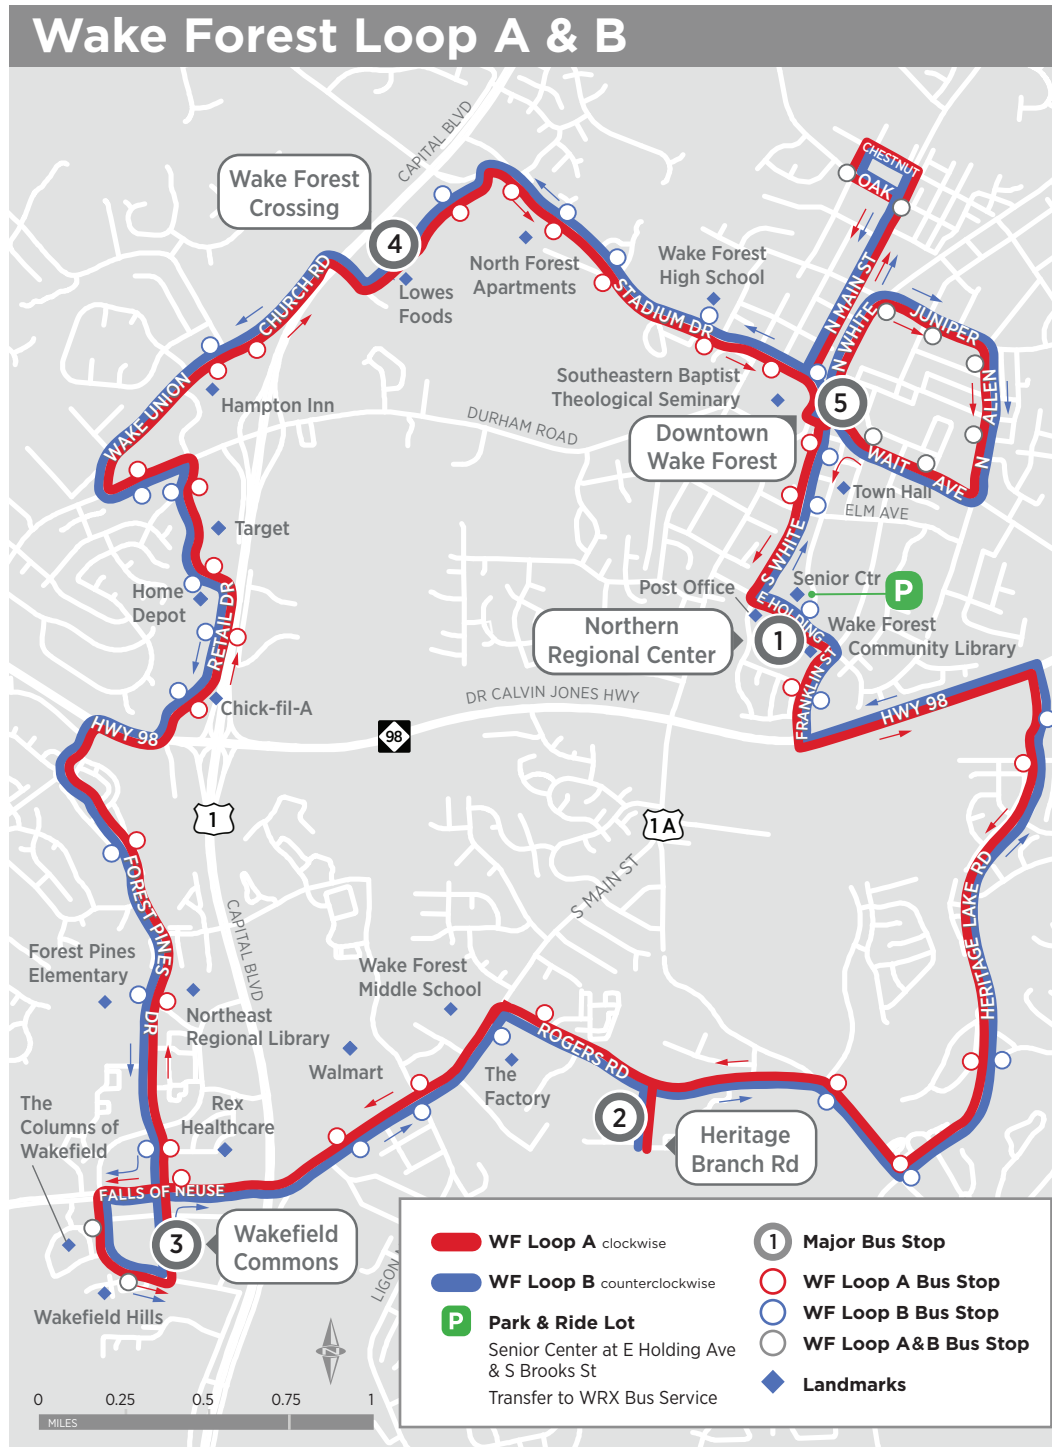

**WF Loop A — clockwise direction**

1 Northern Regional Center E Holding Avenue at Brooks Street	2 Heritage Branch Road at Branch Ferry Court	3 Wakefield Commons at Forest Pines Drive	4 Wake Forest Crossing at Lowe's Foods	5 Downtown Wake Forest S White Street at Roosevelt Ave	1 Northern Regional Center E Holding Avenue at Brooks Street
<b>MONDAY-FRIDAY</b>					
5:45 AM	6:03 AM	6:15 AM	6:30 AM	6:48 AM	7:00 AM
7:00 AM	7:18 AM	7:30 AM	7:45 AM	8:03 AM	8:15 AM
8:15 AM	8:33 AM	8:45 AM	9:00 AM	9:18 AM	9:30 AM
9:30 AM	9:48 AM	9:57 AM	10:08 AM	10:23 AM	10:35 AM
10:35 AM	10:53 AM	11:02 AM	11:13 AM	11:28 AM	11:40 AM
11:40 AM	11:58 AM	12:07 PM	12:18 PM	12:33 PM	12:45 PM
12:45 PM	1:03 PM	1:12 PM	1:23 PM	1:38 PM	1:50 PM
1:50 PM	2:08 PM	2:17 PM	2:28 PM	2:43 PM	2:55 PM
3:00 PM	3:18 PM	3:30 PM	3:45 PM	4:03 PM	4:15 PM
4:15 PM	4:33 PM	4:45 PM	5:00 PM	5:18 PM	5:30 PM
5:30 PM	5:48 PM	6:00 PM	6:15 PM	6:33 PM	6:45 PM
6:45 PM	7:03 PM	7:15 PM	7:30 PM	7:48 PM	8:00 PM
<b>SATURDAY</b>					
8:00 AM	8:18 AM	8:27 AM	8:38 AM	8:53 AM	9:05 AM
9:05 AM	9:23 AM	9:32 AM	9:43 AM	9:58 AM	10:10 AM
10:10 AM	10:28 AM	10:37 AM	10:48 AM	11:03 AM	11:15 AM
11:15 AM	11:33 AM	11:42 AM	11:53 AM	12:08 AM	12:20 PM
12:20 PM	12:38 PM	12:47 PM	12:58 PM	1:13 PM	1:25 PM
1:25 PM	1:43 PM	1:52 PM	2:03 PM	2:18 PM	2:30 PM
2:30 PM	2:48 PM	2:57 PM	3:08 PM	3:23 PM	3:35 PM
3:35 PM	3:53 PM	4:02 PM	4:13 PM	4:28 PM	4:40 PM
4:40 PM	4:58 PM	5:07 PM	5:18 PM	5:33 PM	5:45 PM
5:45 PM	6:03 PM	6:12 PM	6:23 PM	6:38 PM	6:50 PM
6:50 PM	7:08 PM	7:17 PM	7:28 PM	7:43 PM	7:55 PM
7:55 PM	8:13 PM	8:22 PM	8:33 PM	8:48 PM	9:00 PM

Loop and the Wake Forest-Raleigh Express do not observe the same holidays.

**Park & Ride Lot**

The Wake Forest Park & Ride Lot is located at the Senior Center on **E Holding Avenue** near the **S Brooks Street** intersection. Parking is free.