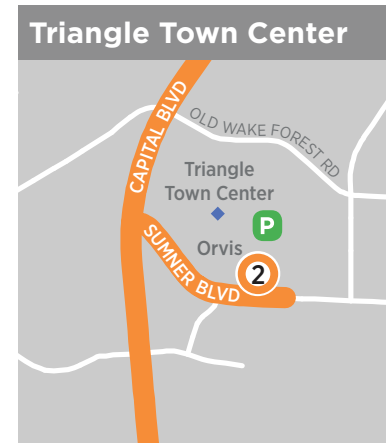

Wake Forest-Raleigh Express WRX

GoRaleigh vehicles are Safe Places for anyone in need of immediate help and safety.

Smoking is not allowed on GoRaleigh vehicles.

Smoking and/or the use of vapor products, including e-cigarettes, is not permitted on GoRaleigh vehicles, at bus stops and city-owned sidewalks within Orange, Durham and Wake County.

The Wake Forest-Raleigh Express is provided by GoTriangle and operated by GoRaleigh vehicles.

Wake Forest-Raleigh Express Holiday Service

No service on Saturday, Sunday and these holidays:

- New Year's Day
- MLK Jr. Day
- Good Friday
- Memorial Day
- Independence Day
- Labor Day
- Thanksgiving Day
- Friday after Thanksgiving
- Christmas Eve
- Christmas Day

For all bus route holiday schedules, visit GoRaleigh.org or call 919-485-7433.

Where to buy passes

IN PERSON: Wake Forest Town Hall, 301 S. Brooks St., Wake Forest; Mon-Fri, 8 am-4 pm

GoRaleigh Station Information Center, 214 S. Blount St., Mon-Fri, 7 am-6 pm; Sat, 8 am-5 pm

ON BUS: Single ride or express day pass. Exact change.

ONLINE: GoTriangle.org

How to connect to other destinations

The GoRaleigh Station at 214 S. Blount St. offers connecting routes to RDU International Airport, Cary, RTP, Chapel Hill, Durham and other destinations in the area. Visit GoRaleigh.org to see the system-wide route map and individual route schedules.

Wake Forest-Raleigh Express Fares

One Way	
adult.....	$3
youth, ages 12 and younger.....	free
youth, ages 13-18 (with Youth Go Pass).....	free
youth, ages 13-18 (without Youth Go Pass).....	$1.25
seniors, ages 65+, and disabled*.....	$1.25
Day Pass	
adult.....	$6
youth, ages 6-18.....	$2.50
youth, ages 5 and younger.....	free
seniors, ages 65+, and disabled*.....	$2.50
7-Day Express Pass	
adult.....	$22
youth, ages 6-18.....	$9.25
youth, ages 5 and younger.....	free
seniors, ages 65+, and disabled*.....	$9.25
31-Day Express Pass	
adult.....	$102
youth, ages 6-18.....	$42.50
youth, ages 5 and younger.....	free
seniors, ages 65+, and disabled*.....	$42.50
Stored Value Cards**	
$13.50 stored value card.....	$12
$25 stored value card.....	$20
$50 stored value card.....	$40

* **DISABLED RATE QUALIFICATIONS:** Medicare card holders, disabled riders with a VA Disability Card, VA "Service Connected" card or disability card from any transit system.

** Stored Value Cards are valid on Regional and Express Triangle Transit Routes and on C-Tran and GoRaleigh.

DISCOUNTS: UNC, NCSU, NC state government and other Triangle employers may offer free or discounted passes to students and staff. Check with your transportation coordinator or HR department.

Wake Forest to Raleigh		
Downtown Wake Forest at the Senior Center E Holding Ave at S Brooks St	Triangle Town Center at the Orvis store	Downtown Raleigh Wilmington St at Martin St
1	2	3
5:50 am	6:20 am	6:55 am
6:50 am	7:20 am	7:55 am
7:50 am	8:20 am	8:55 am
5:20 pm	5:45 pm	6:15 pm
6:20 pm	6:45 pm	7:15 pm