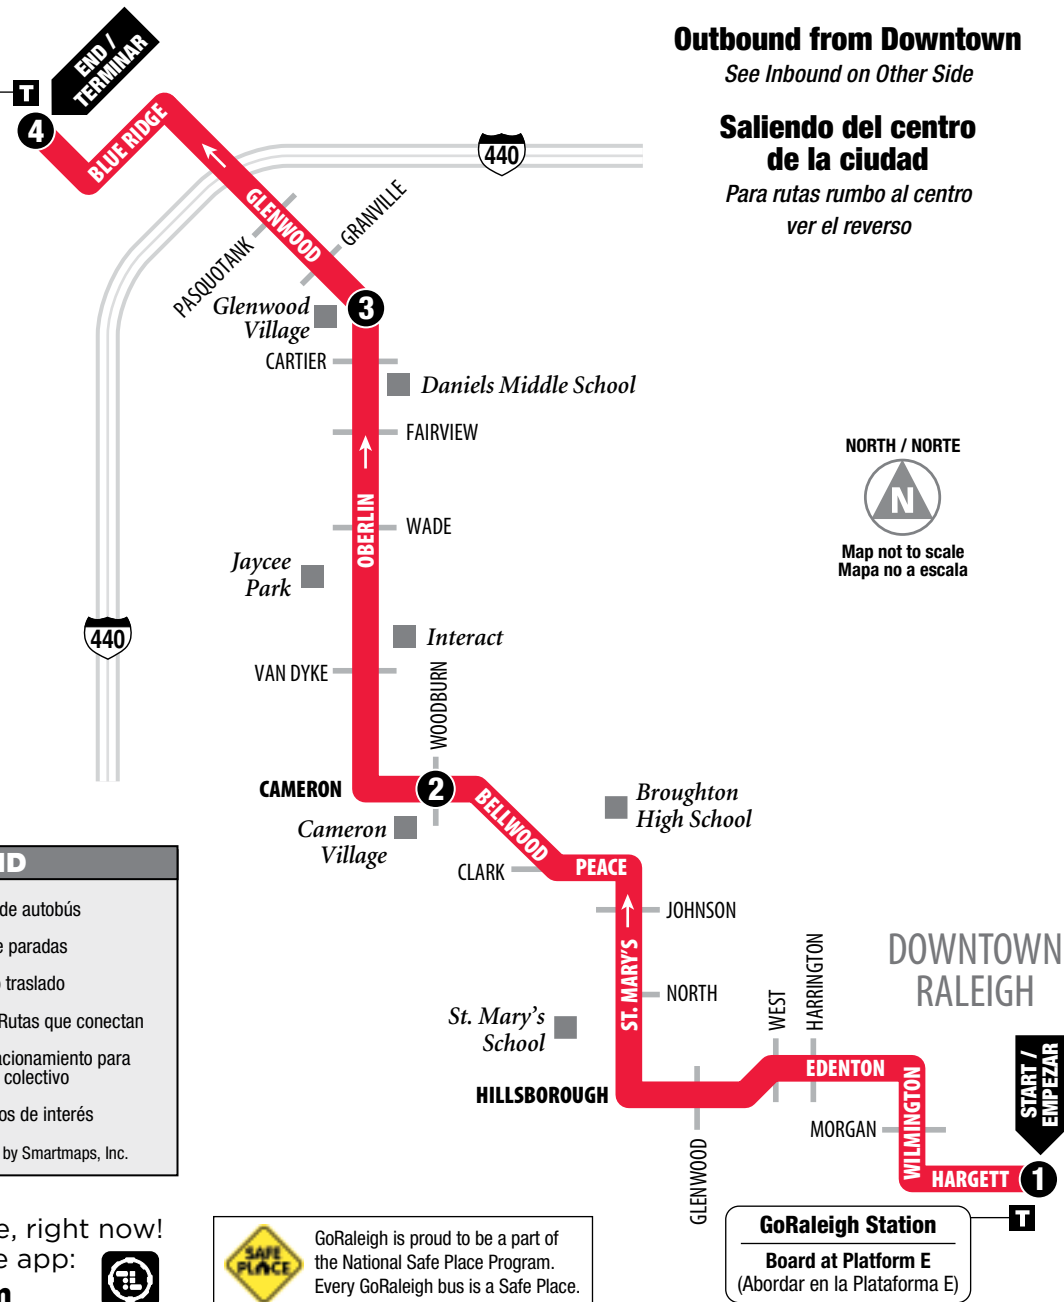

ROUTE 16 Oberlin

Crabtree Valley Mall

Connecting Bus Services
Servicios para hacer conexiones
GoRaleigh Routes:
6, 23L, 26, 27, 36, 70X
See timetable for select trips.
(Ver la tabla de horarios para viajes selectos.)

GoRaleigh Station

Board at Platform E
(Abordar en la Plataforma E)

Outbound from Downtown

Saliendo del centro de la ciudad

MONDAY-FRIDAY / LUNES-VIERNES

	1 GoRaleigh Station	2 Cameron Village	3 Oberlin at Glenwood	4 Crabtree Valley Mall
AM	6:15 6:45 7:15 7:45 8:15 8:45 9:15 10:15 11:15	6:28 6:58 7:28 7:58 8:28 8:58 9:08 10:28 11:28	6:38 7:08 7:38 8:08 8:38 9:08 9:38 10:38 11:38	6:51 7:21 7:51 8:21 8:51 9:21 9:51 10:51 11:51
PM	12:15 1:15 2:15 3:15 3:45 4:15 4:45 5:15 5:45 6:15 7:00 8:00 9:00 10:00	12:28 1:28 2:28 3:28 3:58 4:28 4:58 5:28 5:58 6:28 7:10 8:10 9:10 10:10	12:38 1:38 2:38 3:38 4:08 4:38 5:08 5:38 6:08 6:38 7:17 8:17 9:17 10:17	12:51 1:51 2:51 3:51 4:21 4:51 5:21 5:51 6:21 6:51 7:27 8:27 9:27 10:27

MONDAY-FRIDAY / LUNES-VIERNES

	4 Crabtree Valley Mall	5 Glenwood at Oberlin	6 Cameron Village	7 GoRaleigh Station
AM	7:00	7:10	7:18	7:28
	7:30	7:40	7:48	7:58
	8:00	8:10	8:18	8:28
	8:30	8:40	8:48	8:58
	9:00	9:10	9:18	9:28
	9:30	9:40	9:48	9:58
	10:00	10:10	10:18	10:28
	11:00	11:10	11:18	11:28
PM	12:00	12:10	12:18	12:28
	1:00	1:10	1:18	1:28
	2:00	2:10	2:18	2:28
	3:00	3:10	3:18	3:28
	4:00	4:10	4:18	4:28
	4:30	4:40	4:48	4:58
	5:00	5:10	5:18	5:28
	5:30	5:40	5:48	5:58
	6:00	6:10	6:18	6:28
	6:30	6:40	6:48	6:58
	7:00	7:10	7:18	7:28
	7:30	7:40	7:48	7:58
	8:30	8:40	8:48	8:58
	9:30	9:40	9:48	9:58
	10:30	10:40	10:48	10:58