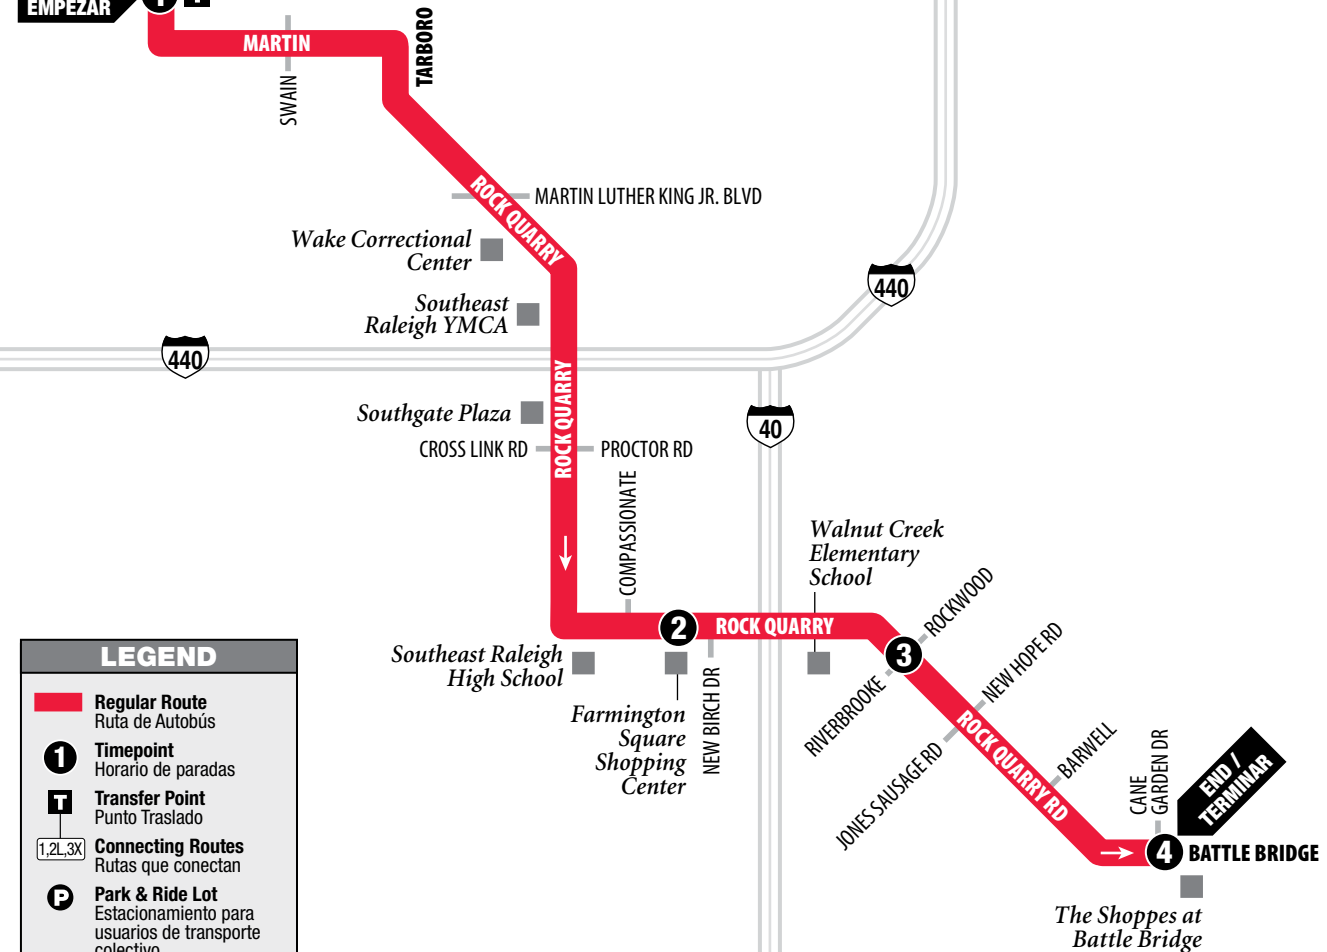

ROUTE 17 Rock Quarry

DOWNTOWN RALEIGH

START / EMPEZAR

GoRaleigh Station
Board at Platform B
(Abordar en la Plataforma B)

Outbound from Downtown

See Inbound on Other Side

Saliendo del centro de la ciudad

Para rutas rumbo al centro ver el reverso

©2019, GoRaleigh
Design by Smartmaps, Inc.

Outbound from Downtown

Saliendo del centro de la ciudad

MONDAY-FRIDAY, WEEKENDS & HOLIDAYS / LUNES-VIERNES, SERVICIOS PARA FINES DE SEMANA Y DIAS FESTIVOS

| | 1 GoRaleigh Station | 2 Farmington Square | 3 Rock Quarry at Riverbrooke Dr. | 4 The Shoppes at Battle Bridge |
|----|------------------------|------------------------|-------------------------------------|-----------------------------------|
| AM | 6:15 | 6:33 | 6:40 | 6:51 |
| | 7:15 | 7:33 | 7:40 | 7:51 |
| | 8:15 | 8:33 | 8:40 | 8:51 |
| | 9:15 | 9:33 | 9:40 | 9:51 |
| | 10:15 | 10:33 | 10:40 | 10:51 |
| PM | 11:15 | 11:33 | 11:40 | 11:51 |
| | 12:15 | 12:33 | 12:40 | 12:51 |
| | 1:15 | 1:33 | 1:40 | 1:51 |
| | 2:15 | 2:33 | 2:40 | 2:51 |
| | 3:15 | 3:33 | 3:40 | 3:51 |
| | 4:15 | 4:33 | 4:40 | 4:51 |
| | 5:15 | 5:33 | 5:40 | 5:51 |
| | 6:15 | 6:33 | 6:40 | 6:51 |
| | 7:15 | 7:33 | 7:40 | 7:51 |
| | 8:15 | 8:33 | 8:40 | 8:51 |
| | 9:15 | 9:33 | 9:40 | 9:51 |
| | 10:15 | 10:33 | 10:40 | 10:51 |

Track your bus live, right now!

Download the free app:

Translocrider.com

GoRaleigh is proud to be a part of the National Safe Place Program. Every GoRaleigh bus is a Safe Place.

ROUTE

17

DAILY SERVICE

Rock Quarry