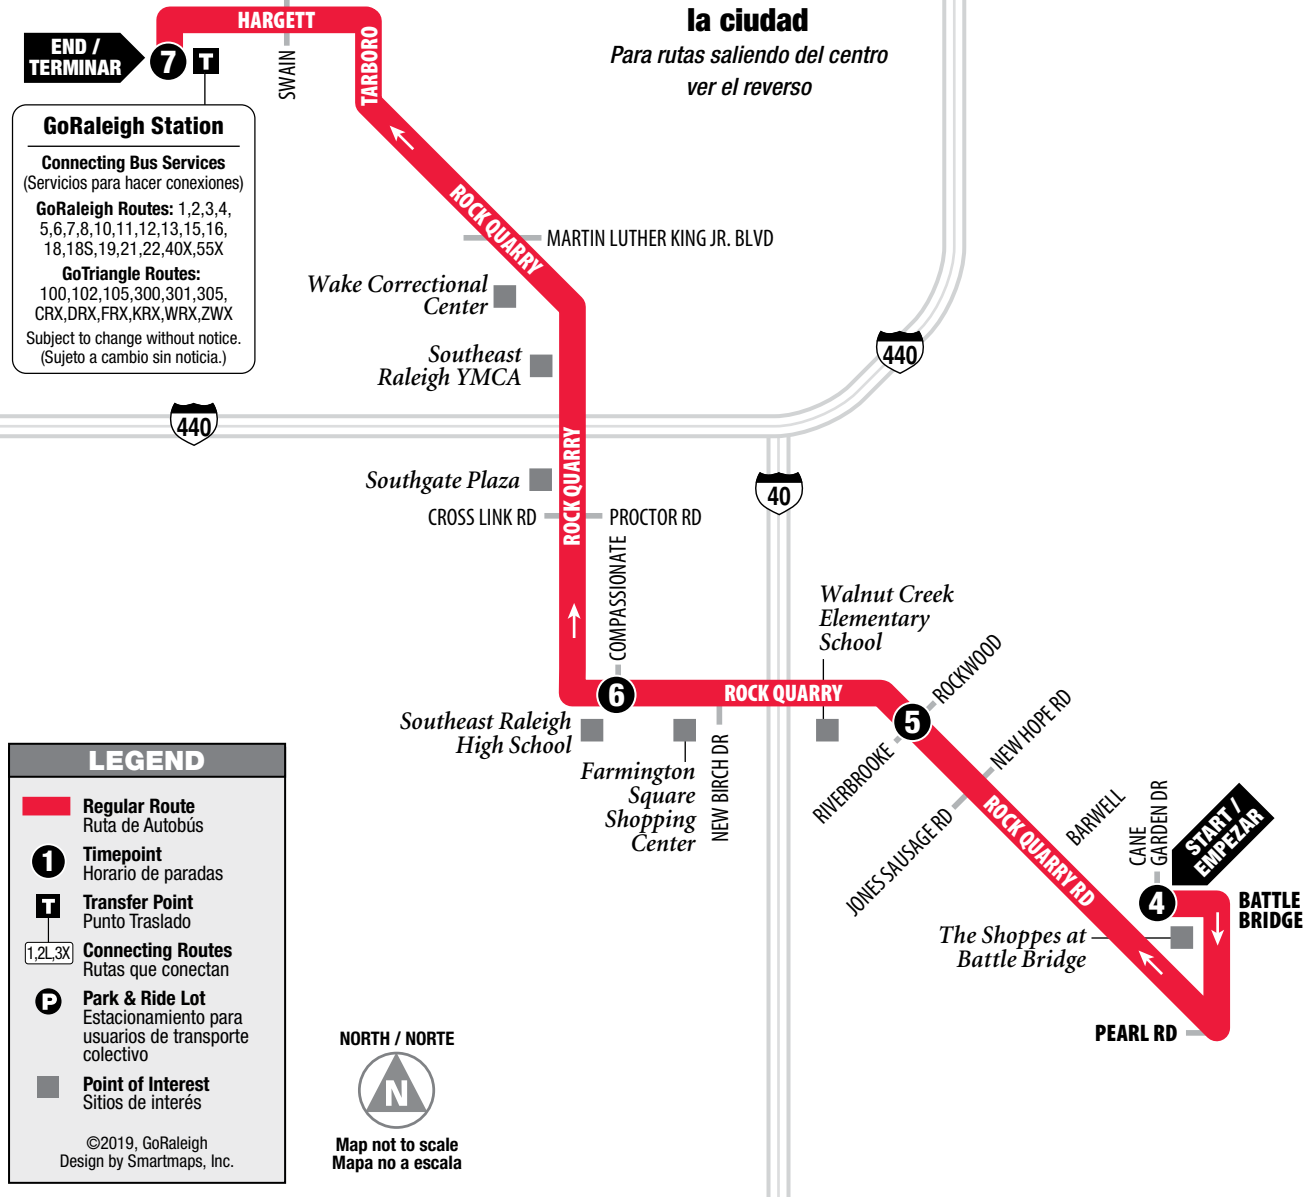

ROUTE 17 Rock Quarry

DOWNTOWN RALEIGH