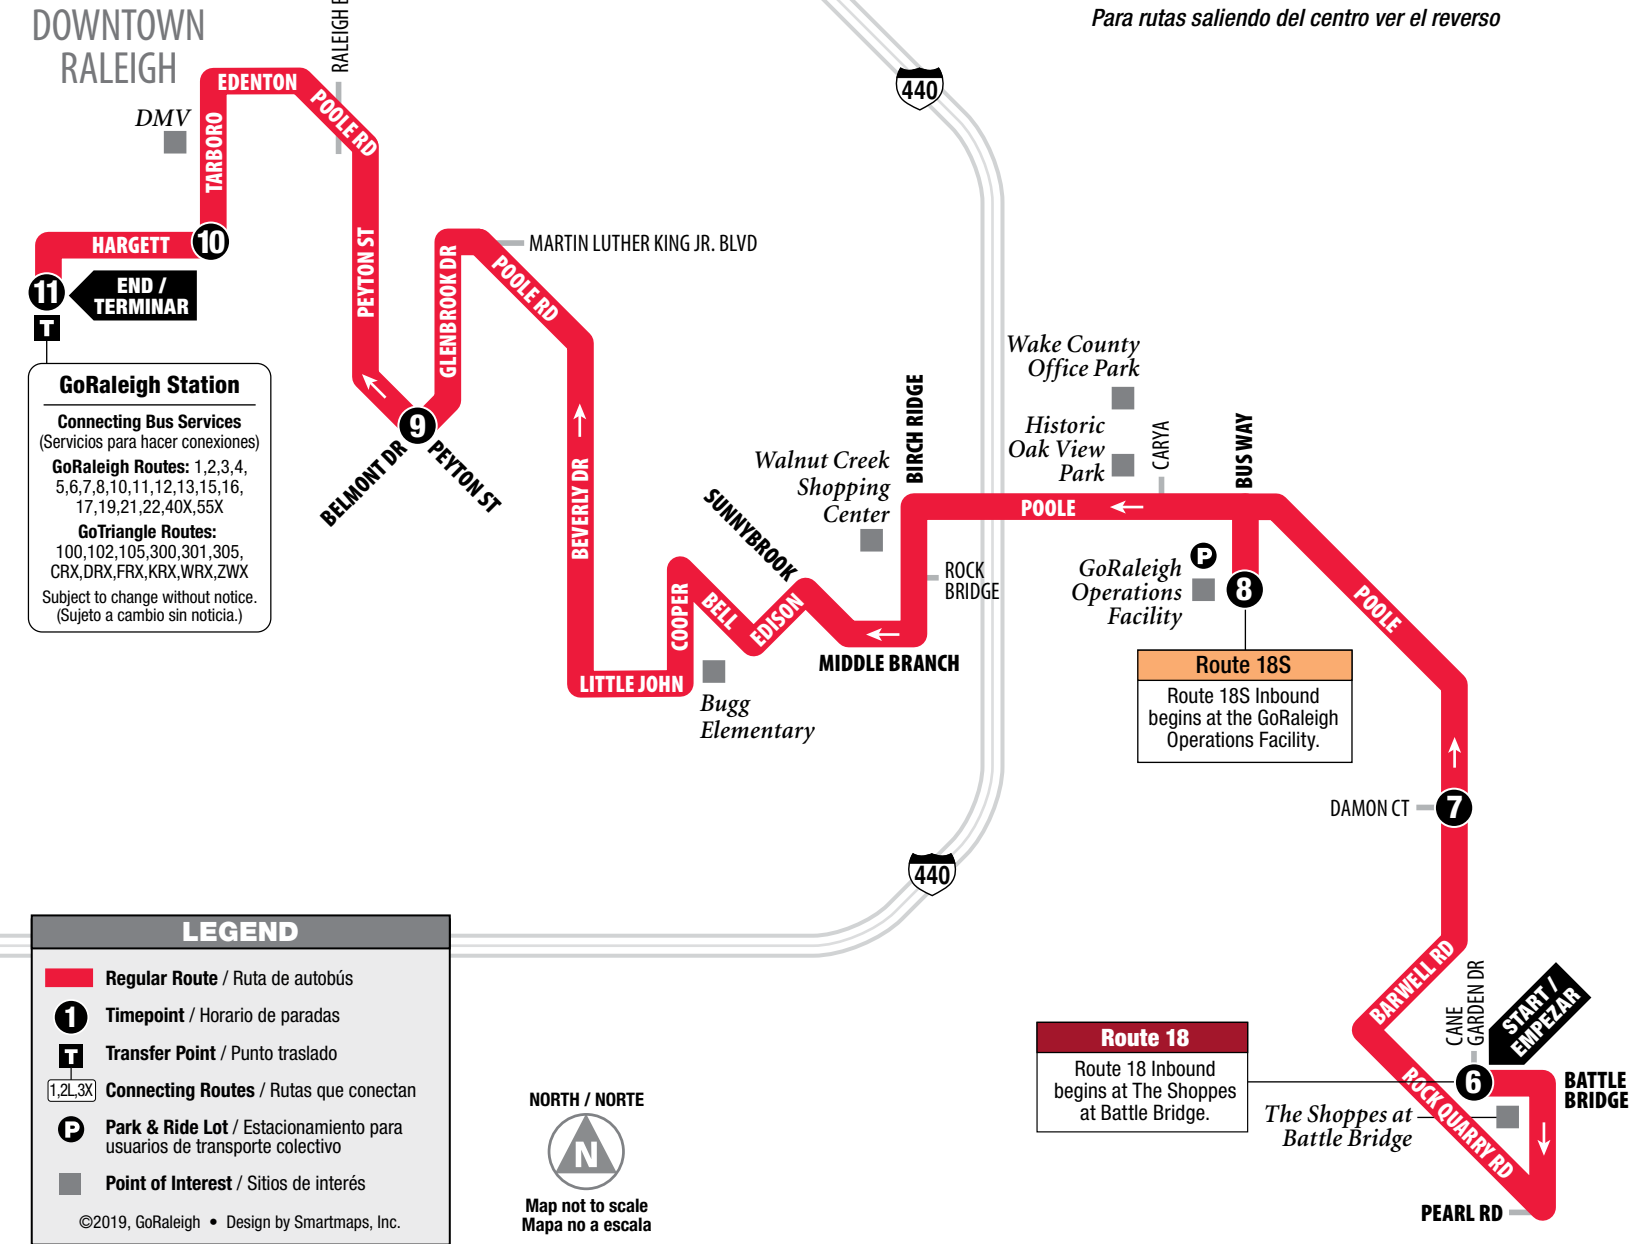

ROUTE 18/18S Poole/Barwell

Inbound to Downtown

See Outbound on Other Side

Hacia el centro de la ciudad

Para rutas saliendo del centro ver el reverso

Inbound to Downtown Hacia el centro de la ciudad

MONDAY-FRIDAY / LUNES-VIERNES

ROUTE #	6 The Shoppes at Battle Bridge	7 Barwell at Damon	8 Bus Way at Poole Road	9 Peyton at Belmont	10 Tarboro at Hargett	11 GoRaleigh Station
AM 18S	—	—	5:27	5:47	5:51	5:55
18S	—	—	6:27	6:47	6:51	6:55
18S	—	—	7:00	7:20	7:24	7:28
18	7:00	7:13	7:27	7:47	7:51	7:55
18S	—	—	8:00	8:20	8:24	8:28
18	8:00	8:13	8:27	8:47	8:51	8:55
18S	—	—	9:00	9:20	9:24	9:28
18	9:00	9:13	9:27	9:47	9:51	9:55
18	10:00	10:13	10:27	10:47	10:51	10:55
18	11:00	11:13	11:27	11:47	11:51	11:55
PM 18	12:00	12:13	12:27	12:47	12:51	12:55
18	1:00	1:13	1:27	1:47	1:51	1:55
18	2:00	2:13	2:27	2:47	2:51	2:55
18	3:00	3:13	3:27	3:47	3:51	3:55
18	4:00	4:13	4:27	4:47	4:51	4:55
18S	—	—	5:00	5:20	5:24	5:28
18	5:00	5:13	5:27	5:47	5:51	5:55
18	6:00	6:13	6:27	6:47	6:51	6:55
18S	—	—	7:00	7:20	7:24	7:28
18	7:00	7:13	7:27	7:47	7:51	7:55
18	8:00	8:13	8:27	8:47	8:51	8:55
18	9:00	9:13	9:27	9:47	9:51	9:55
18	10:00	10:13	10:27	10:47	10:51	10:55
18	11:00	11:13	11:27	11:47	11:51	11:55

WEEKEND & HOLIDAYS / SERVICIOS PARA FINES DE SEMANA Y DIAS FESTIVOS

ROUTE #	6 The Shoppes at Battle Bridge	7 Barwell at Damon	8 Bus Way at Poole Road	9 Peyton at Belmont	10 Tarboro at Hargett	11 GoRaleigh Station
AM 18	7:30	7:43	7:57	8:17	8:21	8:25
18	8:30	8:43	8:57	9:17	9:21	9:25
18	9:30	9:43	9:57	10:17	10:21	10:25
18	10:30	10:43	10:57	11:17	11:21	11:25
18	11:30	11:43	11:57	12:17	12:21	12:25
PM 18	12:30	12:43	12:57	1:17	1:21	1:25
18	1:30	1:43	1:57	2:17	2:21	2:25
18	2:30	2:43	2:57	3:17	3:21	3:25
18	3:30	3:43	3:57	4:17	4:21	4:25
18	4:30	4:43	4:57	5:17	5:21	5:25
18	5:30	5:43	5:57	6:17	6:21	6:25
18	6:30	6:43	6:57	7:17	7:21	7:25
18	7:30	7:43	7:57	8:17	8:21	8:25
18	8:30	8:43	8:57	9:17	9:21	9:25
18	9:30	9:43	9:57	10:17	10:21	10:25
18	10:30	10:43	10:57	11:17	11:21	11:25
18	*11:30	*11:43	*11:57	*12:17	*12:21	*12:25

* This trip does not operate on Sunday or Holidays. (Este transporte no funciona los domingos o dias festivos.)

Track your bus live, right now!
Download the free app:
Translocrider.com

INSTRUCTIONS / INSTRUCCIONES

The bus stops here at listed times. Numbers on the map represent major stops; other stops are also available. (El bus hace paradas aquí de acuerdo al horario señalado. Los números en el mapa representan las paradas principales; hay otras paradas disponibles también.)

The bus travels here sometimes. See timetable beside the map for trips that travel this route variation. (El bus para por aquí algunas veces. Referirse a la tabla de horarios al lado del mapa para encontrar los viajes de esta ruta.)

The transfer point shows where routes intersect and transfers to other routes may be available. (El punto de traslado muestra dónde se intersectan las rutas y las transferencias disponibles a otras rutas.)

The bus stops at each of the times listed below the symbol. (El bus hace paradas a las horas señaladas debajo del símbolo.)