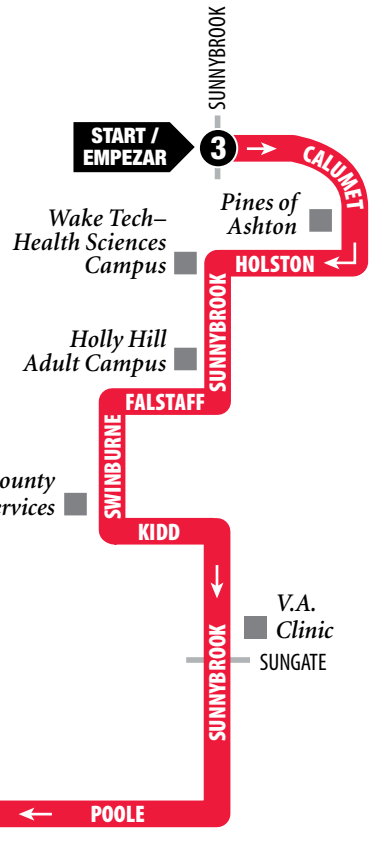

ROUTE 19 MLK/Sunnybrook

Inbound to Downtown

See Outbound on Other Side

Hacia el centro de la ciudad

Para rutas saliendo del centro ver el reverso

DOWNTOWN RALEIGH

END / TERMINAR

5 T

MARTIN

WILMINGTON

Shaw University

MARTIN LUTHER KING JR. BLVD

GARNER

Chavis Park & Community Center

RALEIGH BLVD

Shoppes at Pine Hill

4

MLK JR. BLVD

POOLE

SUNNYBROOK

V.A. Clinic

SUNGATE

3

START / EMPEZAR

3

Calumet at Sunnybrook

4

MLK Jr. Blvd at Raleigh

5

GoRaleigh Station

GoRaleigh Station
Connecting Bus Services (Servicios para hacer conexiones)
GoRaleigh Routes: 1,2,3,4, 5,6,7,8,10,11,12,13,15,16, 17,18,18S,21,22,40X,55X
GoTriangle Routes: 100,102,105,300,301,305, CRX,DRX,FRX,KRX,WRX,ZWX
Subject to change without notice. (Sujeto a cambio sin noticia.)

LEGEND

- Regular Route / Ruta de autobús
- Timepoint / Horario de paradas
- Transfer Point / Punto traslado
- Connecting Routes / Rutas que conectan
- Park & Ride Lot / Estacionamiento para usuarios de transporte colectivo
- Point of Interest / Sitios de interés

©2019, GoRaleigh • Design by Smartmaps, Inc.

Track your bus live, right now!
Download the free app:
Translocrider.com

Inbound to Downtown

Hacia el centro de la ciudad

MONDAY-FRIDAY / LUNES-VIERNES

	3 Calumet at Sunnybrook	4 MLK Jr. Blvd at Raleigh	5 GoRaleigh Station
AM	6:30	6:45	6:55
	6:45	7:00	7:10
	7:00	7:15	7:25
	7:15	7:30	7:40
	7:30	7:45	7:55
	7:45	8:00	8:10
	8:00	8:15	8:25
	8:15	8:30	8:40
	8:30	8:45	8:55
	8:45	9:00	9:10
	9:00	9:15	9:25
	9:15	9:30	9:40
	9:30	9:45	9:55
	9:45	10:00	10:10
	10:00	10:15	10:25
	10:15	10:30	10:40
	10:30	10:45	10:55
	10:45	11:00	11:10
	11:00	11:15	11:25
	11:15	11:30	11:40
	11:30	11:45	11:55
	11:45	12:00	12:10

MONDAY-FRIDAY / LUNES-VIERNES

	3 Calumet at Sunnybrook	4 MLK Jr. Blvd at Raleigh	5 GoRaleigh Station
PM	12:00	12:15	12:25
	12:15	12:30	12:40
	12:30	12:45	12:55
	12:45	1:00	1:10
	1:00	1:15	1:25
	1:15	1:30	1:40
	1:30	1:45	1:55
	1:45	2:00	2:10
	2:00	2:15	2:25
	2:15	2:30	2:40
	2:30	2:45	2:55
	2:45	3:00	3:10
	3:00	3:15	3:25
	3:15	3:30	3:40
	3:30	3:45	3:55
	3:45	4:00	4:10
	4:00	4:15	4:25
	4:15	4:30	4:40
	4:30	4:45	4:55
	4:45	5:00	5:10
	5:00	5:15	5:25
	5:15	5:30	5:40
	5:30	5:45	5:55
	5:45	6:00	6:10
	6:00	6:15	6:25
	6:15	6:30	6:40
	6:30	6:45	6:55
	6:45	7:00	7:10
	7:00	7:15	7:25
	7:15	7:30	7:40
	7:30	7:45	7:55
	8:00	8:15	8:25
	8:30	8:45	8:55
	9:00	9:15	9:25
	9:30	9:45	9:55
	10:00	10:15	10:25
	10:30	10:45	10:55
	11:00	11:15	11:25
	11:30	11:45	11:55

WEEKEND & HOLIDAYS / SERVICIOS PARA FINES DE SEMANA Y DIAS FESTIVOS

	3 Calumet at Sunnybrook	4 MLK Jr. Blvd at Raleigh	5 GoRaleigh Station
AM	6:30	6:45	6:55
	7:00	7:15	7:25
	7:30	7:45	7:55
	8:00	8:15	8:25
	8:30	8:45	8:55
	9:00	9:15	9:25
	9:30	9:45	9:55
	10:00	10:15	10:25
	10:30	10:45	10:55
	11:00	11:15	11:25
PM	12:00	12:15	12:25
	12:30	12:45	12:55
	1:00	1:15	1:25
	1:30	1:45	1:55
	2:00	2:15	2:25
	2:30	2:45	2:55
	3:00	3:15	3:25
	3:30	3:45	3:55
	4:00	4:15	4:25
	4:30	4:45	4:55
	5:00	5:15	5:25
	5:30	5:45	5:55
	6:00	6:15	6:25
	6:30	6:45	6:55
	7:00	7:15	7:25
	7:30	7:45	7:55
	8:00	8:15	8:25
	8:30	8:45	8:55
	9:00	9:15	9:25
	9:30	9:45	9:55
	10:00	10:15	10:25
	10:30	10:45	10:55
	*11:00	*11:15	*11:25
	*11:30	*11:45	*11:55

* This trip does not operate on Sunday or Holidays. (Este transporte no funciona los domingos o días festivos.)