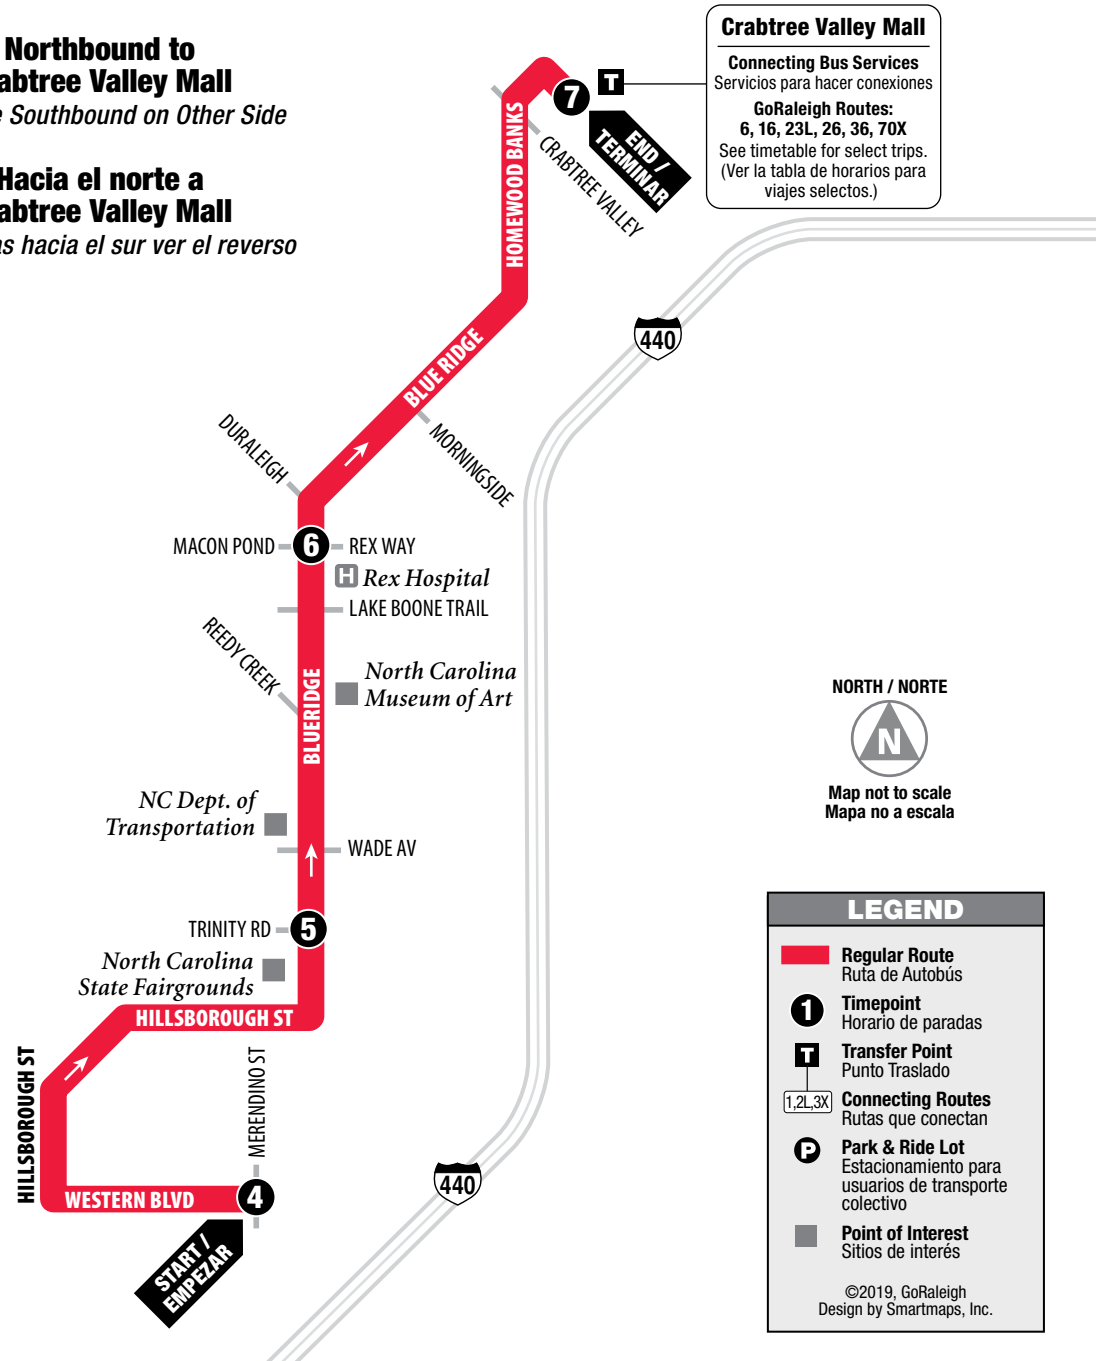

ROUTE 27 Blue Ridge

Northbound to Crabtree Valley Mall
See Southbound on Other Side

Hacia el norte a Crabtree Valley Mall
Para rutas hacia el sur ver el reverso

Northbound to Crabtree Valley Mall

Hacia el norte a Crabtree Valley Mall

Track your bus live, right now!
Download the free app:
Translocrider.com

ROUTE 27 DAILY SERVICE

Blue Ridge

SERVING:

- Crabtree Valley Mall
- Rex Hospital
- NC Museum of Art
- NC Department of Transportation
- NC State Fairgrounds

The transfer point shows where routes intersect and transfers to other routes may be available. (El punto de traslado muestra dónde se intersectan las rutas y las transferencias disponibles a otras rutas.)

©2019, GoRaleigh
Design by Smartmaps, Inc.

GoRaleigh is proud to be a part of the National Safe Place Program. Every GoRaleigh bus is a Safe Place.

	1 Crabtree Valley Mall	2 Blue Ridge at Macon Pond	3 Blue Ridge at Trinity Rd	4 Western Blvd at Merending St
AM	5:30	5:43	5:53	5:58
	6:00	6:13	6:23	6:28
	6:30	6:43	6:53	6:58
	7:00	7:13	7:23	7:28
	7:30	7:43	7:53	7:58
	8:00	8:13	8:23	8:28
	8:30	8:43	8:53	8:58
	9:00	9:13	9:23	9:28
	9:30	9:43	9:53	9:58
	10:00	10:13	10:23	10:28
	10:30	10:43	10:53	10:58
PM	11:00	11:13	11:23	11:28
	11:30	11:43	11:53	11:58
	12:00	12:13	12:23	12:28
	12:30	12:43	12:53	12:58
	1:00	1:13	1:23	1:28
	1:30	1:43	1:53	1:58
	2:00	2:13	2:23	2:28
	2:30	2:43	2:53	2:58
	3:00	3:13	3:23	3:28
	3:30	3:43	3:53	3:58
	4:00	4:13	4:23	4:28
4:30	4:43	4:53	4:58	
5:00	5:13	5:23	5:28	
5:30	5:43	5:53	5:58	
6:00	6:13	6:23	6:28	
6:30	6:43	6:53	6:58	
7:00	7:13	7:23	7:28	
7:30	7:43	7:53	7:58	
8:00	8:13	8:53	8:58	
9:30	9:43	9:53	9:58	
10:30	10:43	10:53	10:58	