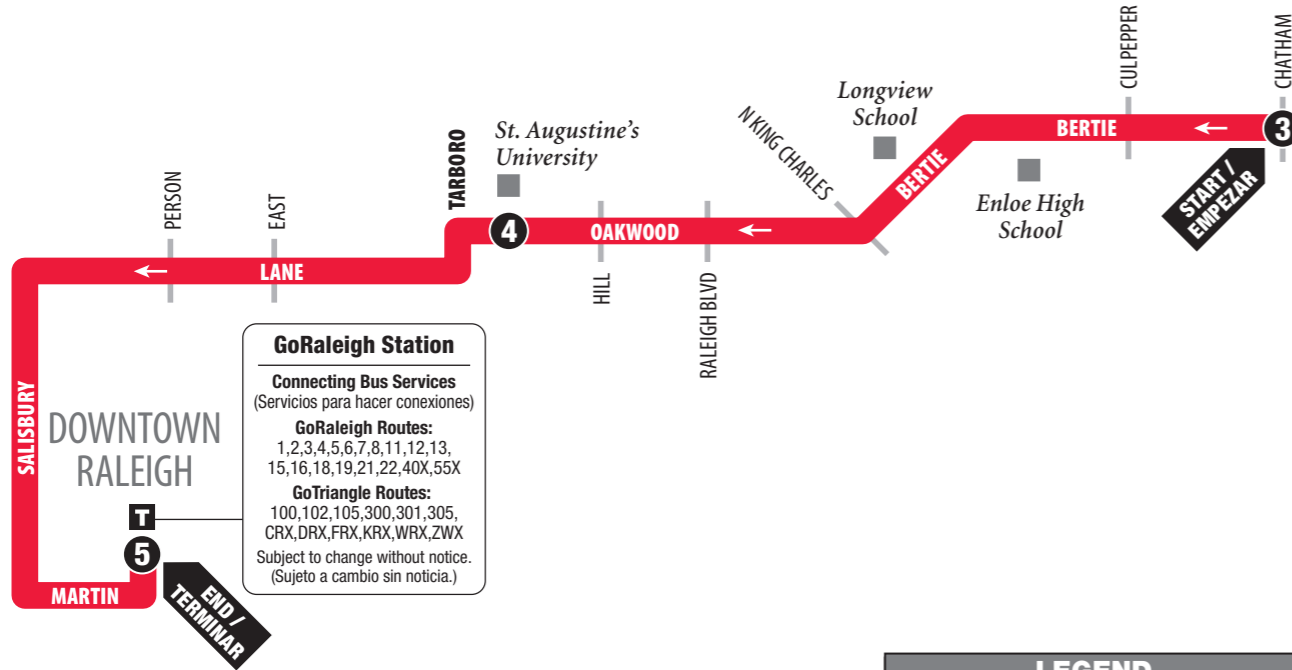

©2019, GoRaleigh • Design by Smartmaps, Inc.

Track your bus live, right now!
Download the free app:
Translocrider.com

Outbound from Downtown

Saliendo del centro de la ciudad

MONDAY-FRIDAY / LUNES-VIERNES

	1 GoRaleigh Station	2 St. Augustine's University	3 Chatham at Bertie
AM	5:30	5:40	5:50
	6:30	6:40	6:50
	7:30	7:40	7:50
	8:30	8:40	8:50
	9:30	9:40	9:50
	10:30	10:40	10:50
PM	11:30	11:40	11:50
	12:30	12:40	12:50
	1:30	1:40	1:50
	2:30	2:40	2:50
	3:30	3:40	3:50
	4:30	4:40	4:50
	5:30	5:40	5:50
	6:30	6:40	6:50
	7:30	7:40	7:50
	8:30	8:40	8:50

The transfer point shows where routes intersect and transfers to other routes may be available. (El punto de traslado muestra dónde se intersectan las rutas y las transferencias disponibles a otras rutas.)

Lost & Found 919-996-3869

919-485-RIDE (7433) • TTY: 800-735-2962
www.goraleigh.org

ROUTE 10 Longview

Inbound to Downtown

See Outbound on Other Side

Hacia el centro de la ciudad

Para rutas saliendo del centro ver el reverso

©2019, GoRaleigh • Design by Smartmaps, Inc.

Track your bus live, right now!
 Download the free app:
Translocrider.com

Inbound to Downtown

Hacia el centro de la ciudad

MONDAY-FRIDAY / LUNES-VIERNES

	3 Chatham at Bertie	4 St. Augustine's University	5 GoRaleigh Station
AM	5:50	5:58	6:08
	6:50	6:58	7:08
	7:50	7:58	8:08
	8:50	8:58	9:08
	9:50	9:58	10:08
	10:50	10:58	11:08
	11:50	11:58	12:08
PM	12:50	12:58	1:08
	1:50	1:58	2:08
	2:50	2:58	3:08
	3:50	3:58	4:08
	4:50	4:58	5:08
	5:50	5:58	6:08
	6:50	6:58	7:08
	7:50	7:58	8:08
	8:50	8:58	9:08