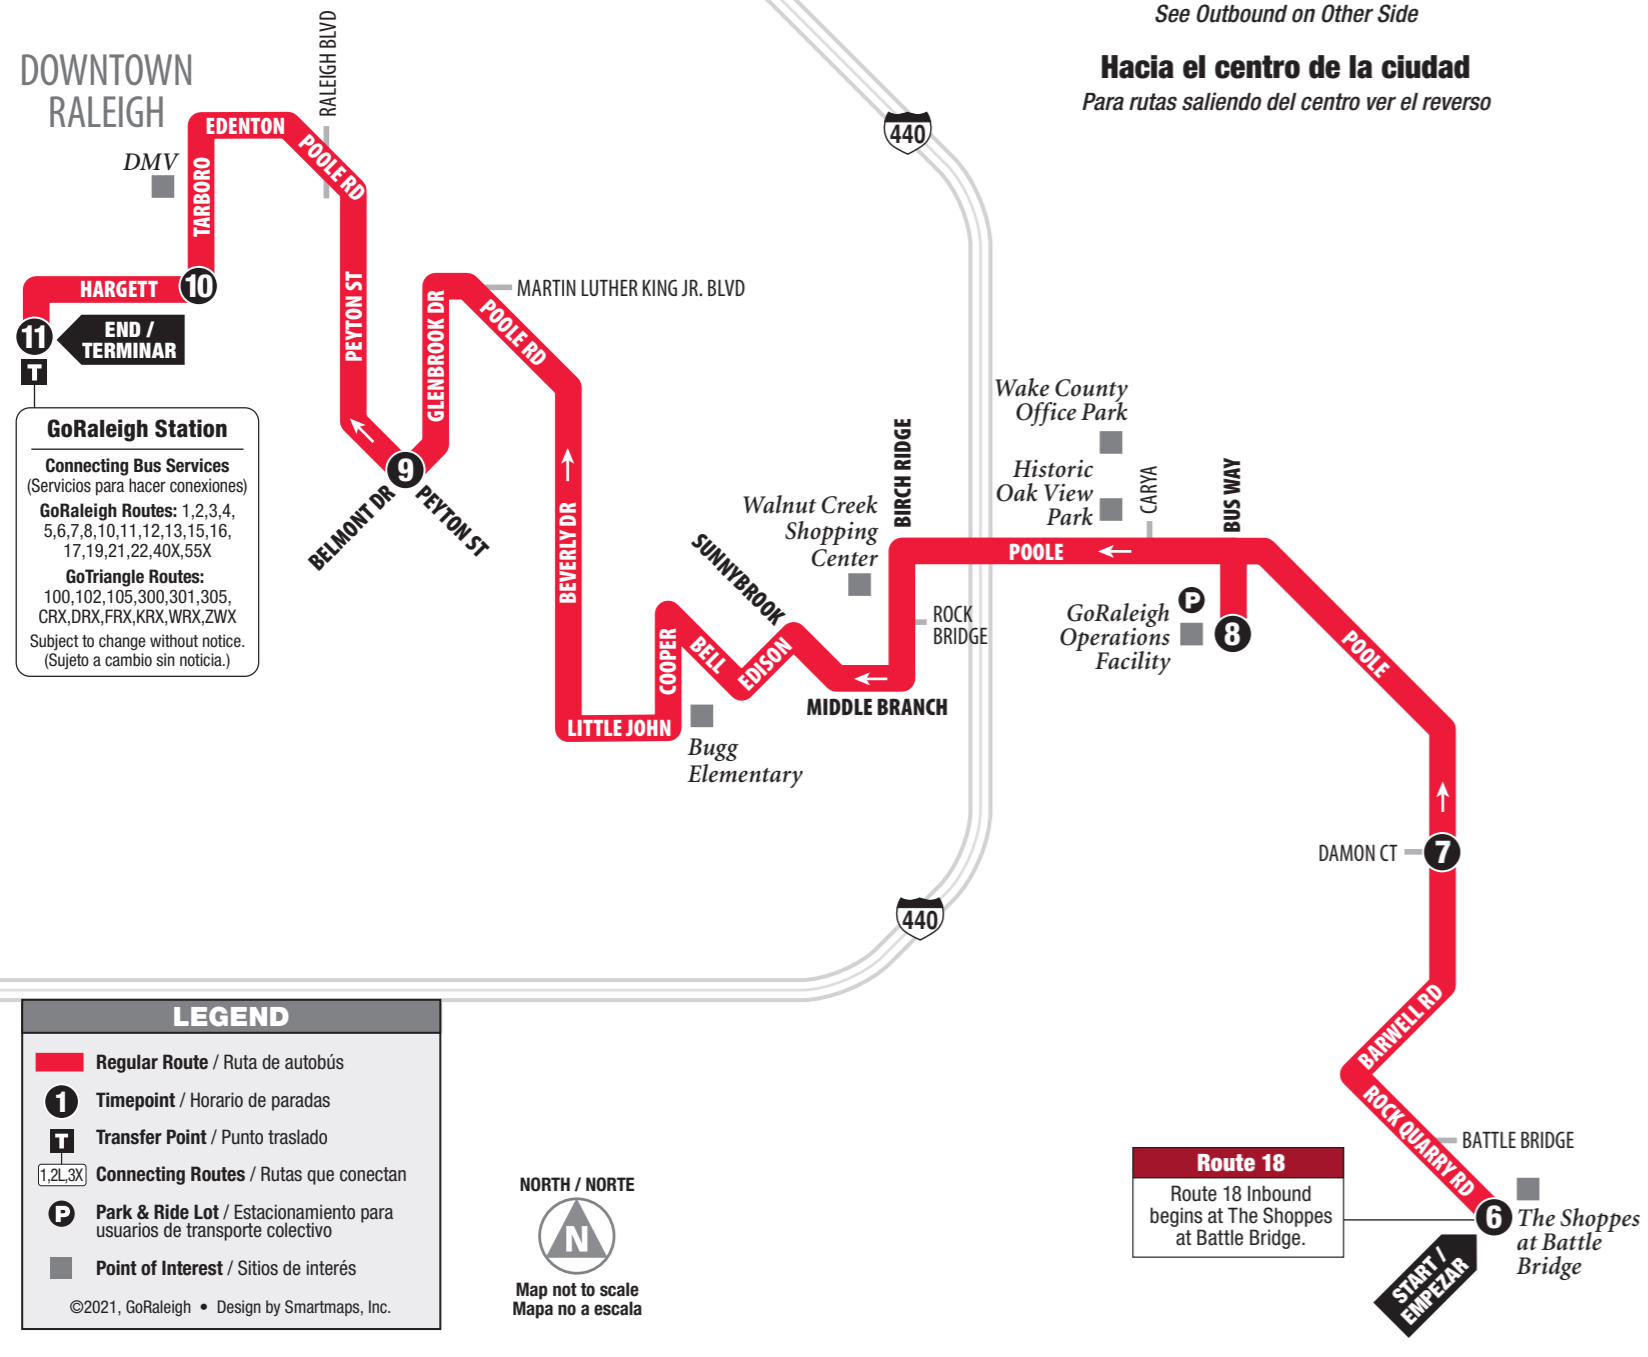

ROUTE 18 Poole/Barwell

Inbound to Downtown
See Outbound on Other Side

Hacia el centro de la ciudad
Para rutas saliendo del centro ver el reverso

GoRaleigh Station
Connecting Bus Services
(Servicios para hacer conexiones)

GoRaleigh Routes: 1,2,3,4, 5,6,7,8,10,11,12,13,15,16, 17,19,21,22,40X,55X

GoTriangle Routes: 100,102,105,300,301,305, CRX,DRX,FRX,KRX,WRX,ZWX
Subject to change without notice.
(Sujeto a cambio sin noticia.)

LEGEND

- Regular Route / Ruta de autobús
- Timepoint / Horario de paradas
- Transfer Point / Punto traslado
- Connecting Routes / Rutas que conectan
- Park & Ride Lot / Estacionamiento para usuarios de transporte colectivo
- Point of Interest / Sitios de interés

©2021, GoRaleigh • Design by Smartmaps, Inc.

NORTH / NORTE

Map not to scale
Mapa no a escala

Route 18
Route 18 Inbound begins at The Shoppes at Battle Bridge.

Inbound to Downtown Hacia el centro de la ciudad

MONDAY-FRIDAY / LUNES-VIERNES

	ROUTE #	6 The Shoppes at Battle Bridge	7 Barwell at Damon	8 Bus Way at Poole Road	9 Peyton at Belmont	10 Tarboro at Hargett	11 GoRaleigh Station
AM	18	—	—	5:27	5:41	5:51	5:55
	18	—	—	6:27	6:41	6:51	6:55
	18	7:08	7:13	7:27	7:41	7:51	7:55
	18	8:08	8:13	8:27	8:41	8:51	8:55
	18	9:08	9:13	9:27	9:41	9:51	9:55
PM	18	10:08	10:13	10:27	10:41	10:51	10:55
	18	11:08	11:13	11:27	11:41	11:51	11:55
	18	12:08	12:13	12:27	12:41	12:51	12:55
	18	1:08	1:13	1:27	1:41	1:51	1:55
	18	2:08	2:13	2:27	2:41	2:51	2:55
	18	3:08	3:13	3:27	3:41	3:51	3:55
	18	4:08	4:13	4:27	4:41	4:51	4:55
	18	5:08	5:13	5:27	5:41	5:51	5:55
	18	6:08	6:13	6:27	6:41	6:51	6:55
	18	7:08	7:13	7:27	7:41	7:51	7:55
18	8:08	8:13	8:27	8:41	8:51	8:55	
18	9:08	9:13	9:27	9:41	9:51	9:55	
18	10:08	10:13	10:27	10:41	10:51	10:55	
18	11:08	11:13	11:27	11:41	11:51	11:55	

WEEKEND & HOLIDAYS / SERVICIOS PARA FINES DE SEMANA Y DIAS FESTIVOS

	ROUTE #	6 The Shoppes at Battle Bridge	7 Barwell at Damon	8 Bus Way at Poole Road	9 Peyton at Belmont	10 Tarboro at Hargett	11 GoRaleigh Station
AM	18	7:38	7:43	7:57	8:11	8:21	8:25
	18	8:38	8:43	8:57	9:11	9:21	9:25
	18	9:38	9:43	9:57	10:11	10:21	10:25
	18	10:38	10:43	10:57	11:11	11:21	11:25
	18	11:38	11:43	11:57	12:11	12:21	12:25
PM	18	12:38	12:43	12:57	1:11	1:21	1:25
	18	1:38	1:43	1:57	2:11	2:21	2:25
	18	2:38	2:43	2:57	3:11	3:21	3:25
	18	3:38	3:43	3:57	4:11	4:21	4:25
	18	4:38	4:43	4:57	5:11	5:21	5:25
	18	5:38	5:43	5:57	6:11	6:21	6:25
	18	6:38	6:43	6:57	7:11	7:21	7:25
	18	7:38	7:43	7:57	8:11	8:21	8:25
	18	8:38	8:43	8:57	9:11	9:21	9:25
	18	9:38	9:43	9:57	10:11	10:21	10:25
18	10:38	10:43	10:57	11:11	11:21	11:25	
18	*11:38	*11:43	*11:57	*12:11	*12:21	*12:25	

* This trip does not operate on Sunday or Holidays.
(Este transporte no funciona los domingos o dias festivos.)

Track your bus live, right now!
Download the free app:
Translocrider.com

INSTRUCTIONS / INSTRUCCIONES

The bus stops here at listed times. Numbers on the map represent major stops; other stops are also available. (El bus hace paradas aquí de acuerdo al horario señalado. Los números en el mapa representan las paradas principales; hay otras paradas disponibles también.)