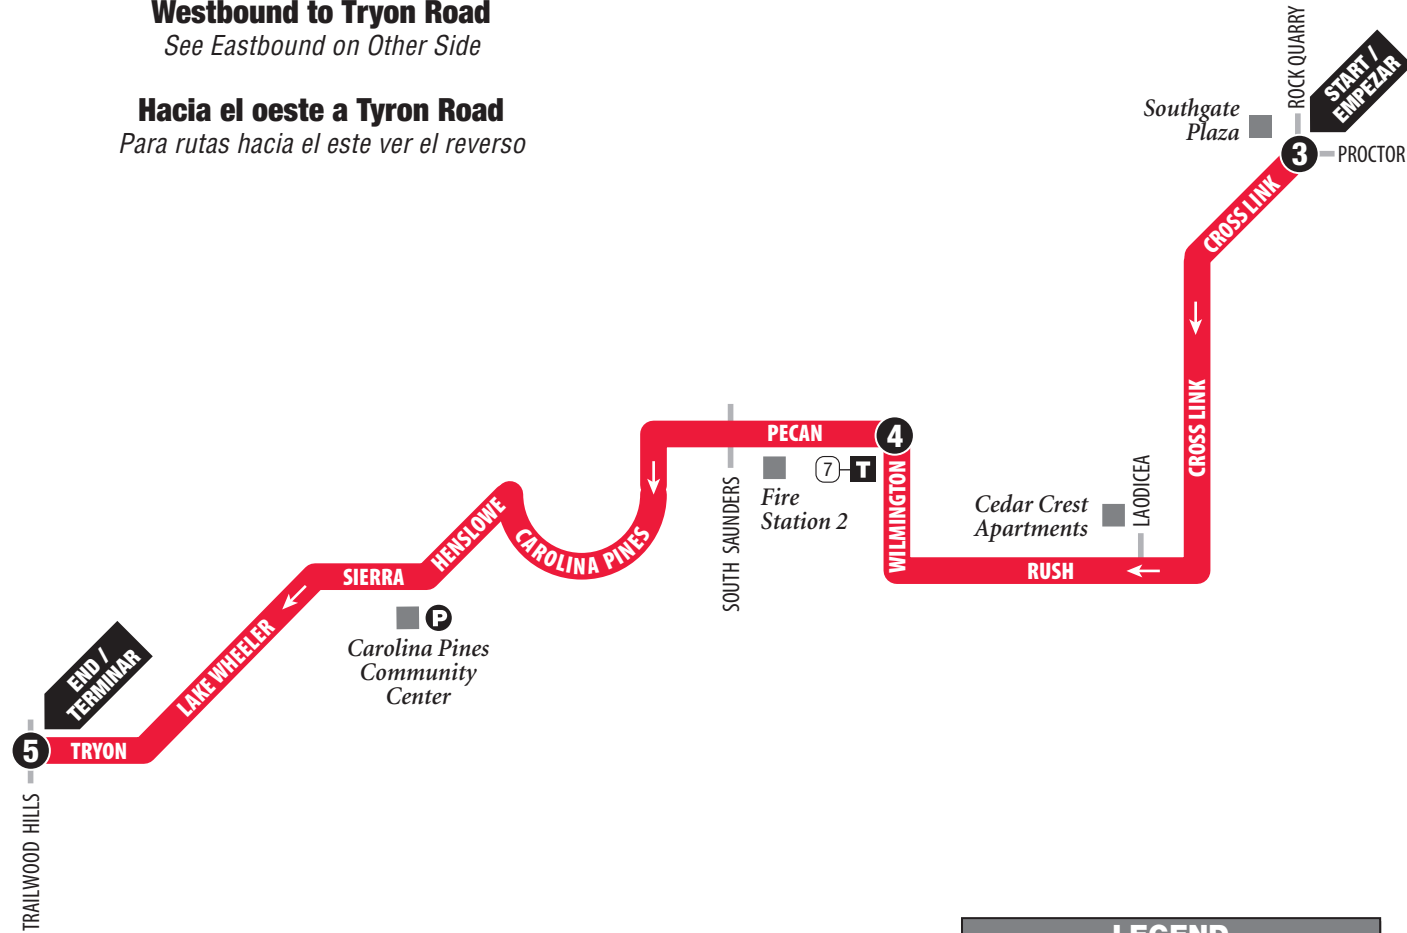

Shaded times indicate when the Route 7L Carolina Pines and Route 7 South Saunders connect at the transfer point located at Pecan and Wilmington. (Los espacios de tiempo sombreados indican cuando la Ruta 7L Carolina Pines y la Ruta 7 South Saunders se conectan en el punto de transferencia localizado en del Pecan and Wilmington.)

Lost & Found 919-996-3869

919-485-RIDE (7433) • TTY: 800-735-2962
www.goraleigh.org

ROUTE 7L Carolina Pines

Westbound to Tryon Road
See Eastbound on Other Side

Hacia el oeste a Tryon Road
Para rutas hacia el este ver el reverso

©2019, GoRaleigh • Design by Smartmaps, Inc.

Westbound to Tryon Road Hacia el oeste a Tryon Road

MONDAY-FRIDAY / LUNES-VIERNES

	Southgate Plaza 3	Wilmington at Pecan 4	Tryon at Trailwood Hills 5
AM	6:20	6:32	6:44
	7:20	7:32	7:44
	8:20	8:32	8:44
	9:20	9:32	9:44
	10:20	10:32	10:44
PM	12:20	12:32	12:44
	1:20	1:32	1:44
	2:20	2:32	2:44
	3:20	3:32	3:44
	4:20	4:32	4:44
	5:20	5:32	5:44
	6:20	6:32	6:44
	7:20	7:32	7:44
	8:20	8:32	8:44
	9:20	9:32	9:44
	10:20	10:32	10:44