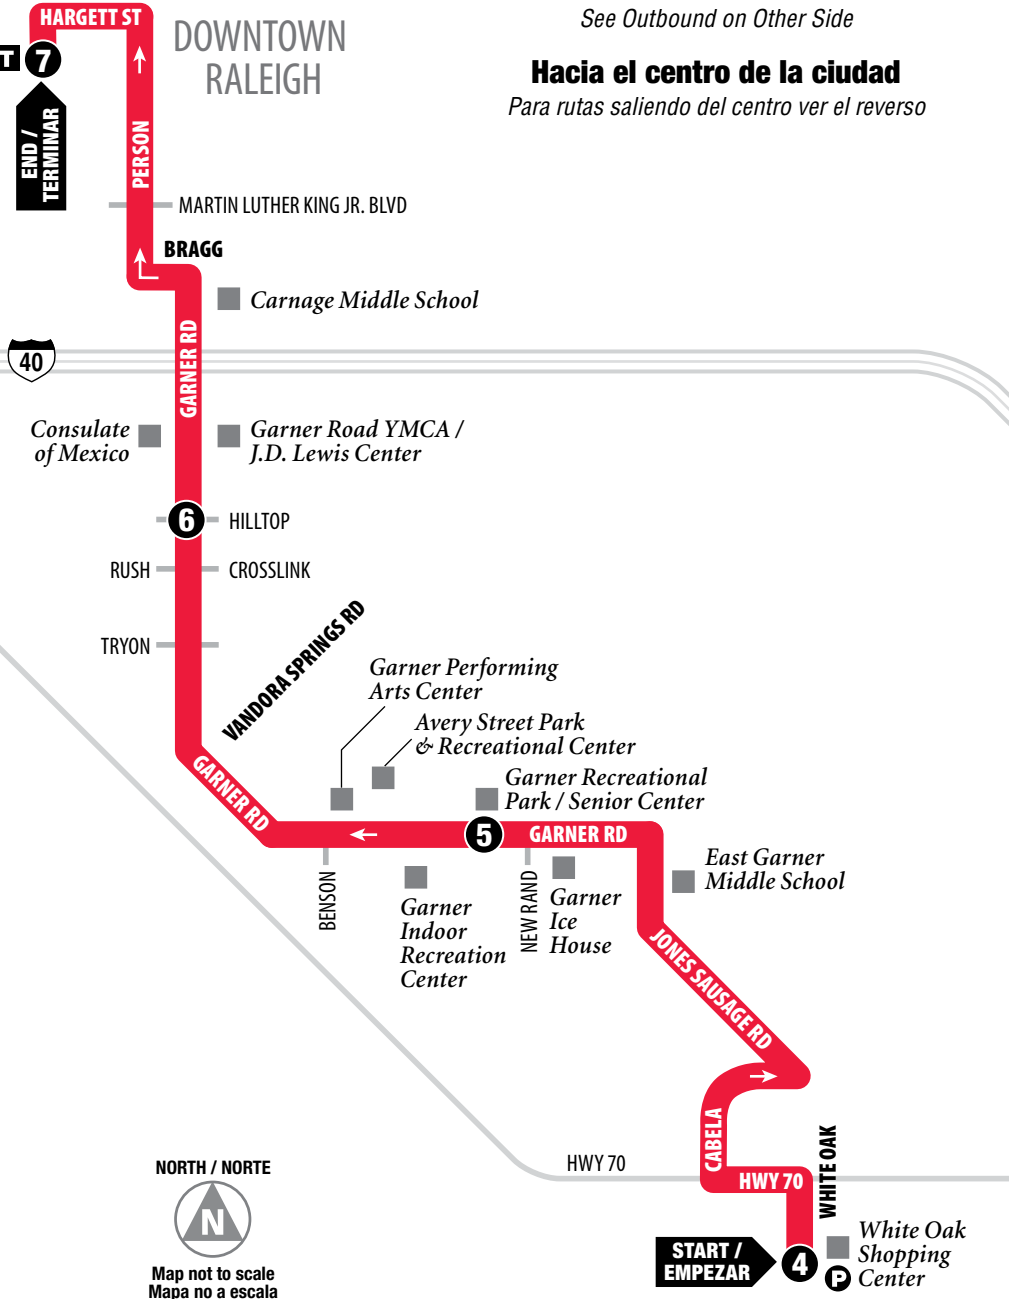

ROUTE 20 Garner

Inbound to Downtown

See Outbound on Other Side

Hacia el centro de la ciudad

Para rutas saliendo del centro ver el reverso

GoRaleigh Station
Connecting Bus Services
(Servicios para hacer conexiones)
GoRaleigh Routes:
1,2,3,4, 5,6,7,8,10,11,12,13,
15,16,17,18,19,21,22,55X
GoTriangle Routes:
100,105,300,301,305,
CRX,DRX,FRX,WRX,ZWX
Subject to change without notice.
(Sujeto a cambio sin noticia.)

LEGEND

- █ Regular Route
  Ruta de Autobús
- **1** Timepoint
  Horario de paradas
- **T** Transfer Point
  Punto Traslado
- 1,2L,3X Connecting Routes
  Rutas que conectan
- **P** Park & Ride Lot
  Estacionamiento para usuarios de transporte colectivo
- Point of Interest
  Sitios de interés

©2019, GoRaleigh
Design by Smartmaps, Inc.

NORTH / NORTE

Map not to scale
Mapa no a escala

Inbound to Downtown

Hacia el centro de la ciudad

MONDAY-FRIDAY / LUNES-VIERNES

	4 White Oak Shopping Center	5 Garner Road at Garner Park	6 Garner Road at Hilltop Drive	7 GoRaleigh Station
AM	6:19 7:19 8:19 9:19 10:19 11:19	6:28 7:28 8:28 9:28 10:28 11:28	6:40 7:40 8:40 9:40 10:40 11:40	6:55 7:55 8:55 9:55 10:55 11:55
PM	1:19 2:19 3:19 4:19 5:19 6:19 7:19 8:19 9:19 10:19 11:19	1:28 2:28 3:28 4:28 5:28 6:28 7:28 8:28 9:28 10:28 11:28	1:40 2:40 3:40 4:40 5:40 6:40 7:40 8:40 9:40 10:40 11:40	1:55 2:55 3:55 4:55 5:55 6:55 7:55 8:55 9:55 10:55 11:55

Track your bus live, right now!
Download the free app:
Translocrider.com