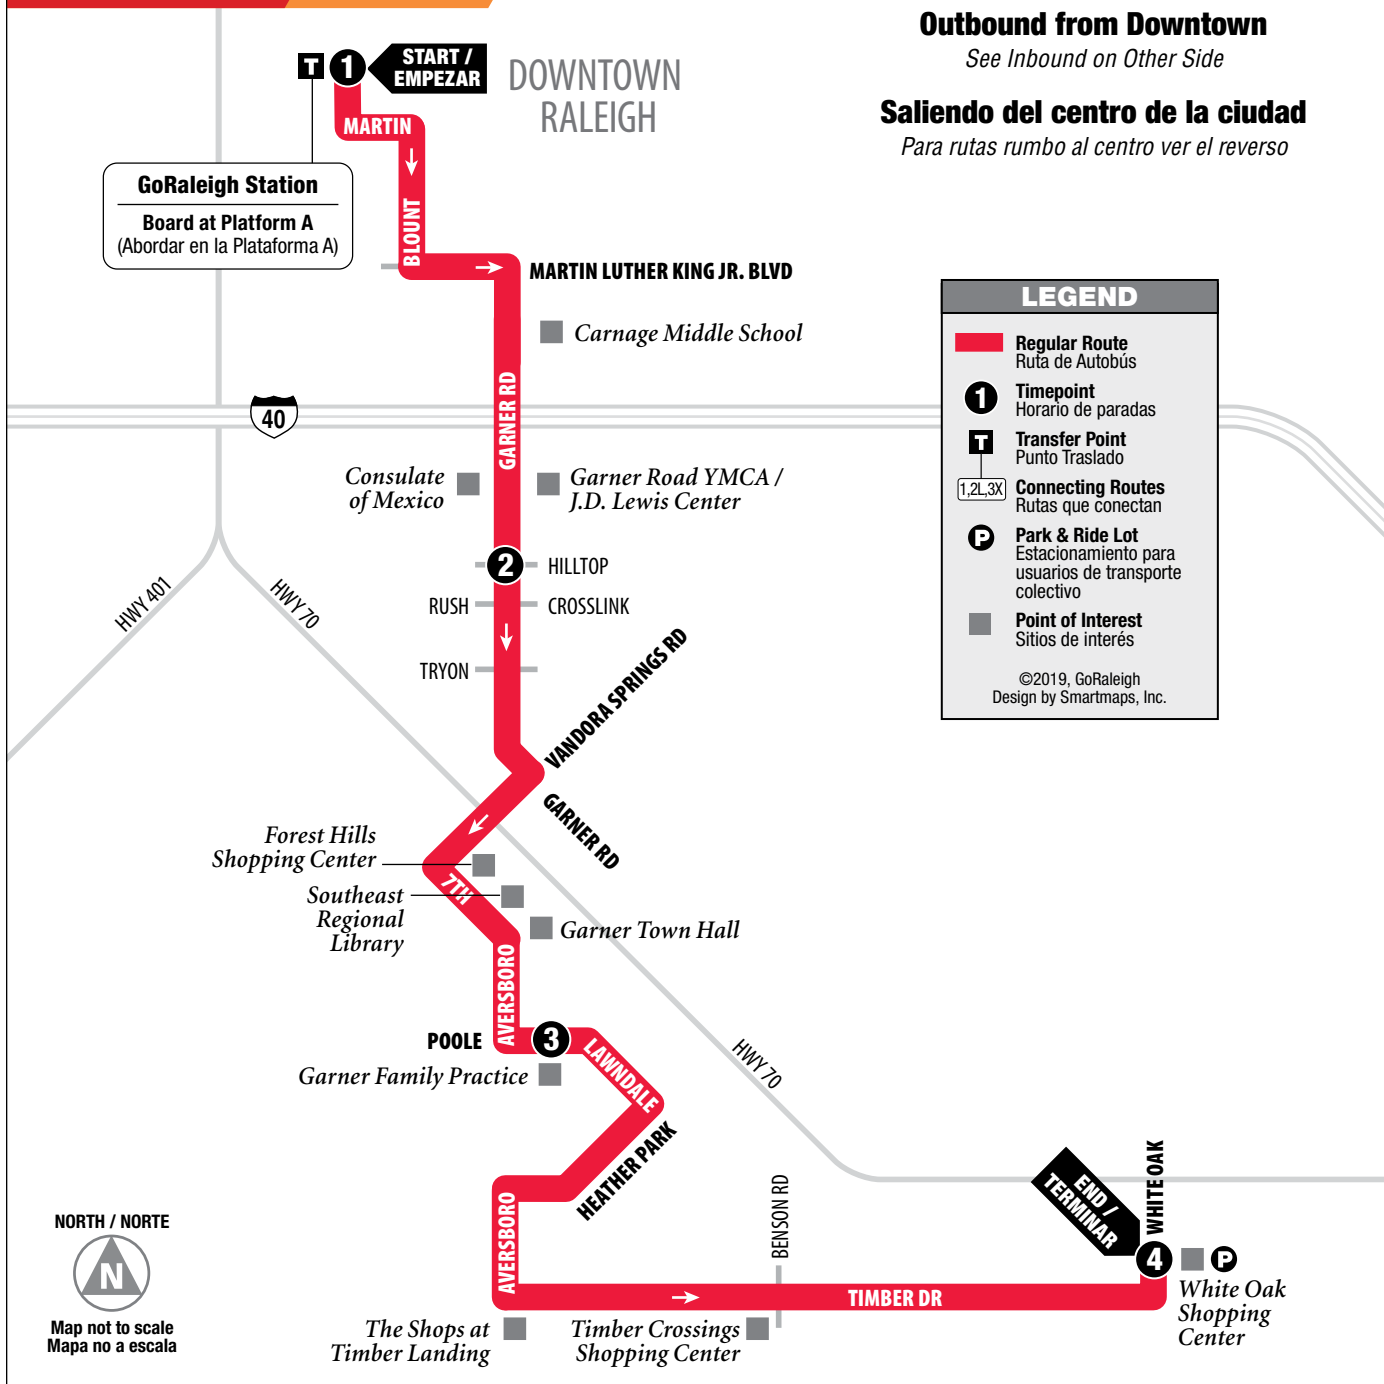

ROUTE 20 Garner

Outbound from Downtown
See Inbound on Other Side

Saliendo del centro de la ciudad
Para rutas rumbo al centro ver el reverso

LEGEND

- Regular Route Ruta de Autobús
- Timepoint Horario de paradas
- Transfer Point Punto Traslado
- Connecting Routes Rutas que conectan
- Park & Ride Lot Estacionamiento para usuarios de transporte colectivo
- Point of Interest Sitios de interés

©2019, GoRaleigh
Design by Smartmaps, Inc.

Outbound from Downtown

Saliendo del centro de la ciudad

MONDAY-FRIDAY / LUNES-VIERNES

	1 GoRaleigh Station	2 Garner Road at Hilltop Drive	3 Poole Drive at Garner Family Practice	4 White Oak Shopping Center
AM	5:30	5:44	6:02	6:19
	6:30	6:44	7:02	7:19
	7:30	7:44	8:02	8:19
	8:30	8:44	9:02	9:19
	9:30	9:44	10:02	10:19
	10:30	10:44	11:02	11:19
	11:30	11:44	12:02	12:19
PM	12:30	12:44	1:02	1:19
	1:30	1:44	2:02	2:19
	2:30	2:44	3:02	3:19
	3:30	3:44	4:02	4:19
	4:30	4:44	5:02	5:19
	5:30	5:44	6:02	6:19
	6:30	6:44	7:02	7:19
	7:30	7:44	8:02	8:19
	8:30	8:44	9:02	9:19
	9:30	9:44	10:02	10:19
	10:30	10:44	11:02	11:19

The transfer point shows where routes intersect and transfers to other routes may be available. (El punto de traslado muestra dónde se intersectan las rutas y las transferencias disponibles a otras rutas.)

©2019, GoRaleigh
 Design by Smartmaps, Inc.

NORTH / NORTE

 Map not to scale
 Mapa no a escala

Inbound to Downtown

Hacia el centro de la ciudad

MONDAY-FRIDAY / LUNES-VIERNES

	4 White Oak Shopping Center	5 Garner Road at Garner Park	6 Garner Road at Hilltop Drive	7 GoRaleigh Station
AM	6:19 7:19 8:19 9:19 10:19 11:19	6:28 7:28 8:28 9:28 10:28 11:28	6:40 7:40 8:40 9:40 10:40 11:40	6:55 7:55 8:55 9:55 10:55 11:55
PM	1:19 2:19 3:19 4:19 5:19 6:19 7:19 8:19 9:19 10:19 11:19	1:28 2:28 3:28 4:28 5:28 6:28 7:28 8:28 9:28 10:28 11:28	1:40 2:40 3:40 4:40 5:40 6:40 7:40 8:40 9:40 10:40 11:40	1:55 2:55 3:55 4:55 5:55 6:55 7:55 8:55 9:55 10:55 11:55