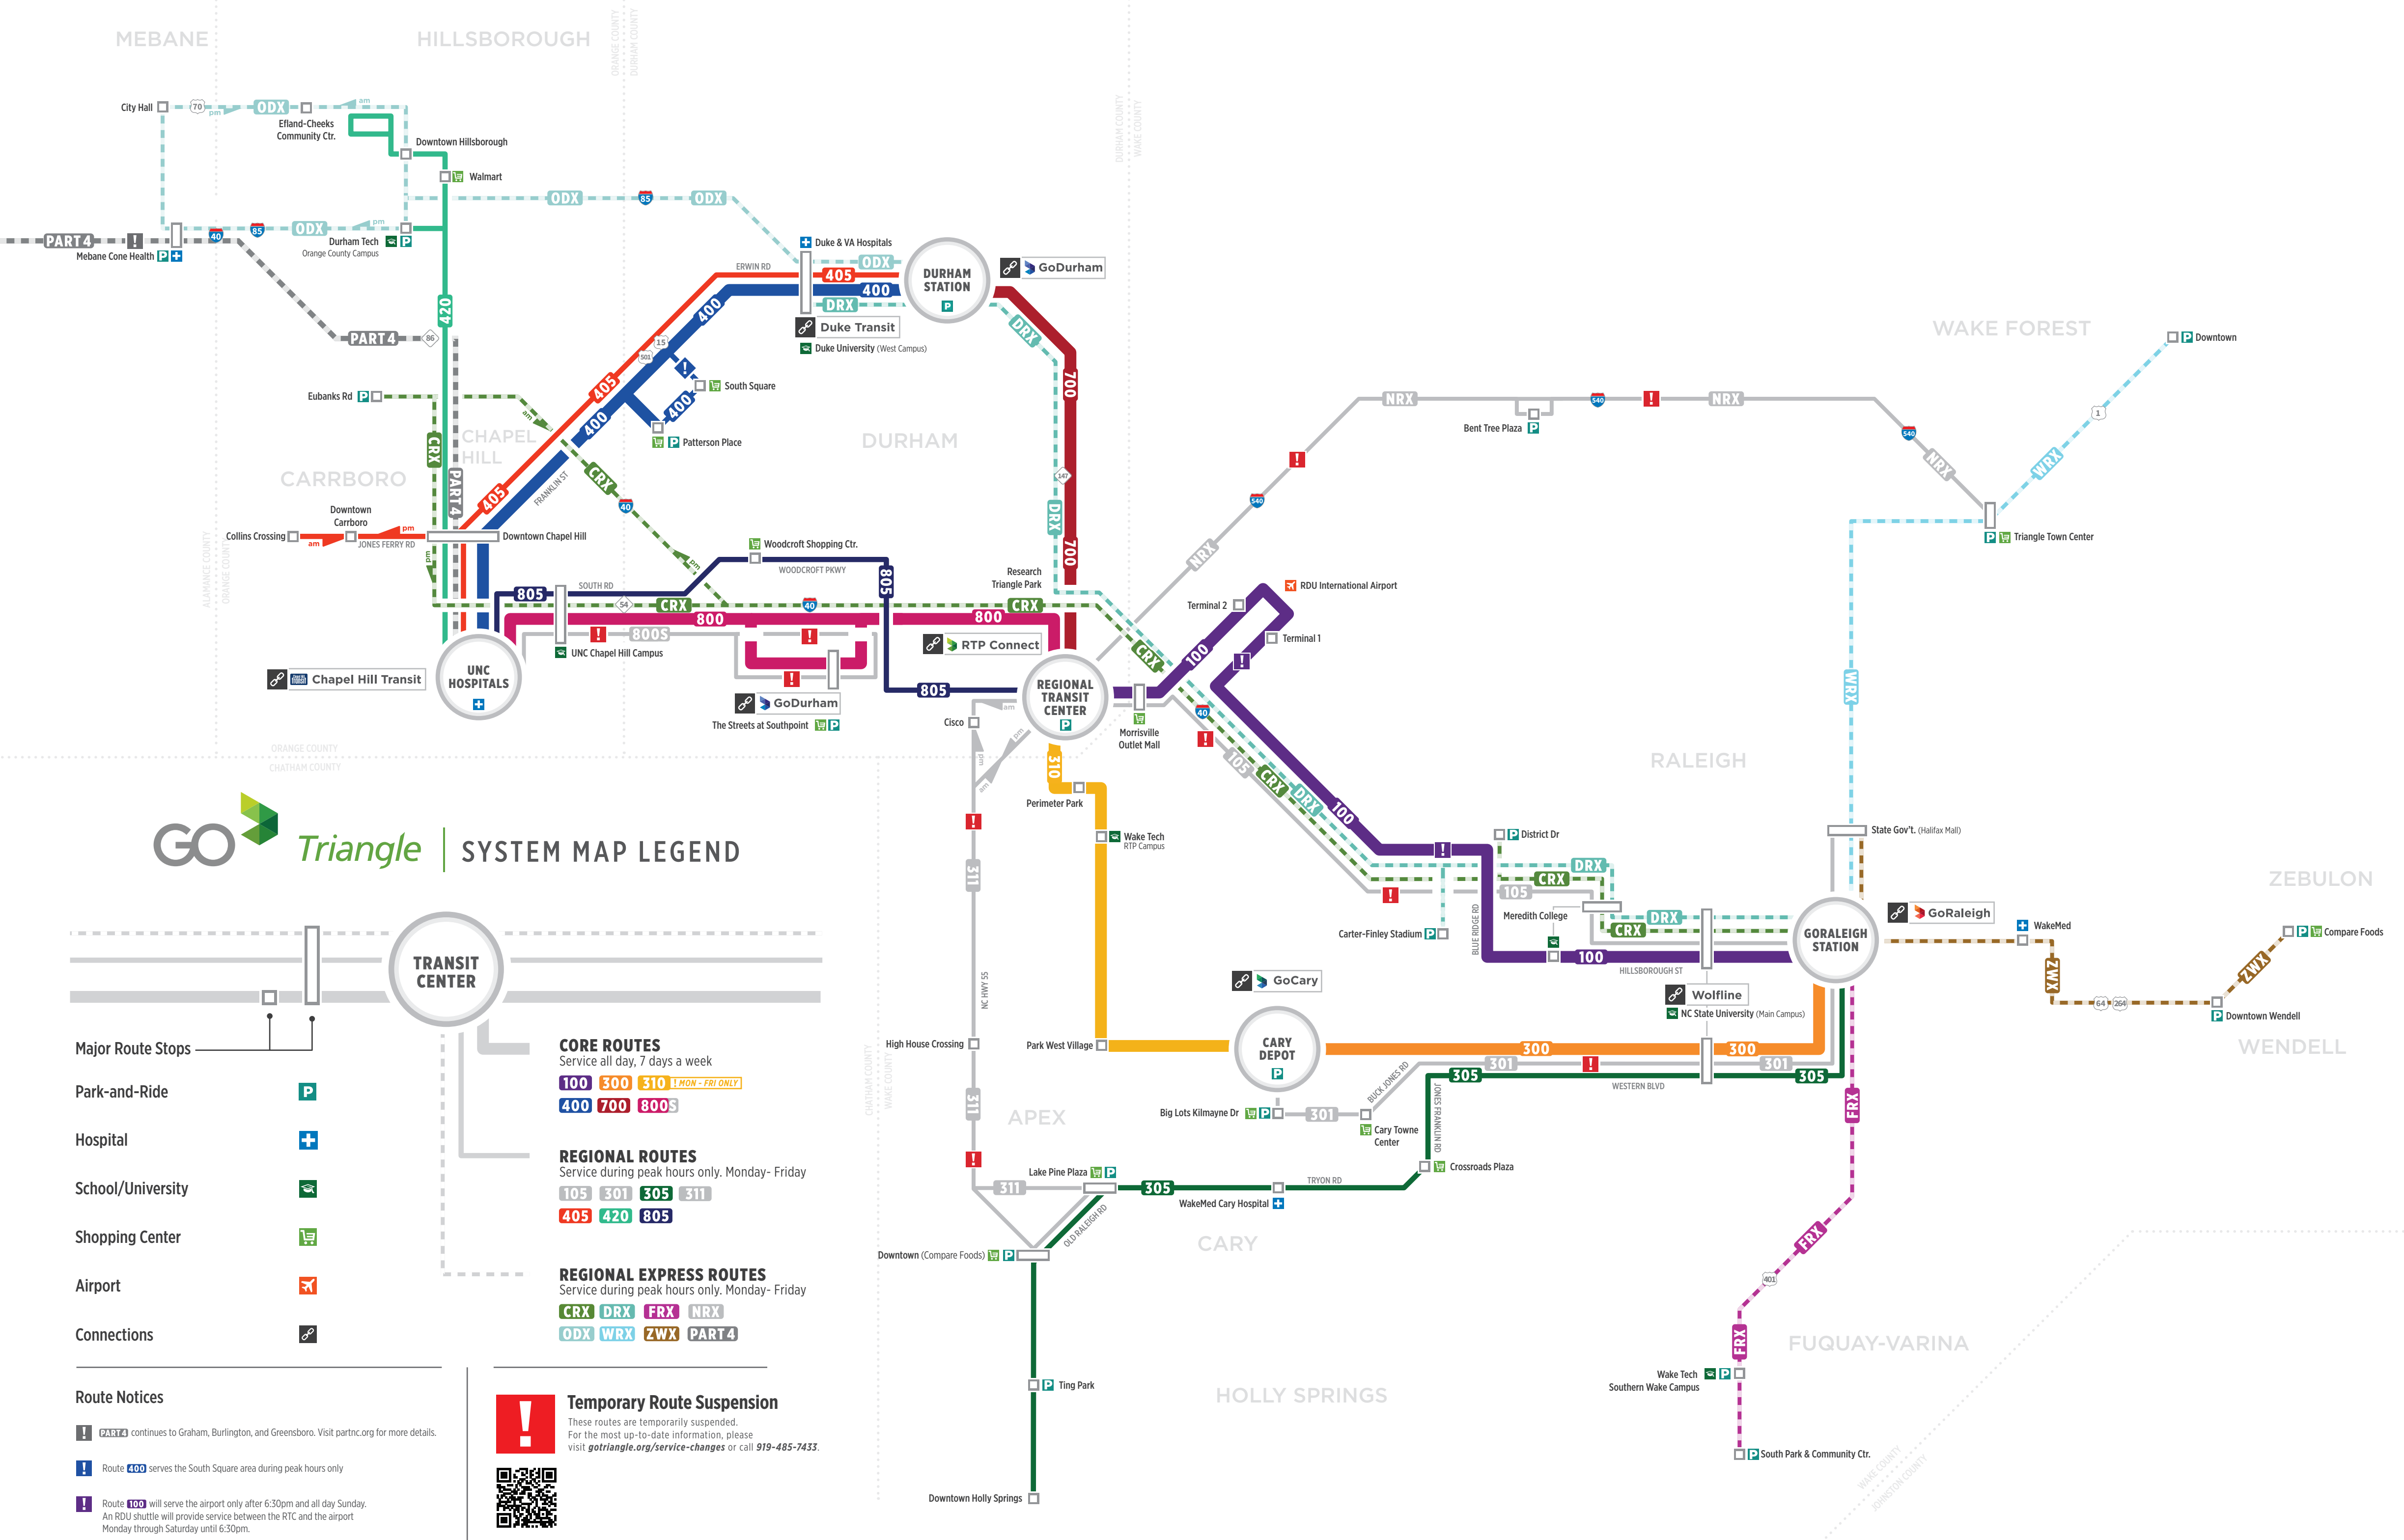

TEMPORARY

GO Triangle | SYSTEM MAP LEGEND

TRANSIT CENTER

Major Route Stops

Park-and-Ride

Hospital

School/University

Shopping Center

Airport

Connections

CORE ROUTES
Service all day, 7 days a week
100 300 310 **1, MON - FRI ONLY**
400 700 800S

REGIONAL ROUTES
Service during peak hours only. Monday- Friday
105 301 305 311
405 420 805

REGIONAL EXPRESS ROUTES
Service during peak hours only. Monday- Friday
CRX DRX FRX NRX
ODX WRX ZWX PART 4

Route Notices

- PART 4 continues to Graham, Burlington, and Greensboro. Visit partnc.org for more details.
- Route 400 serves the South Square area during peak hours only
- Route 100 will serve the airport only after 6:30pm and all day Sunday. An RDU shuttle will provide service between the RTC and the airport Monday through Saturday until 6:30pm.

Temporary Route Suspension

These routes are temporarily suspended. For the most up-to-date information, please visit gotriangle.org/service-changes or call 919-485-7433.