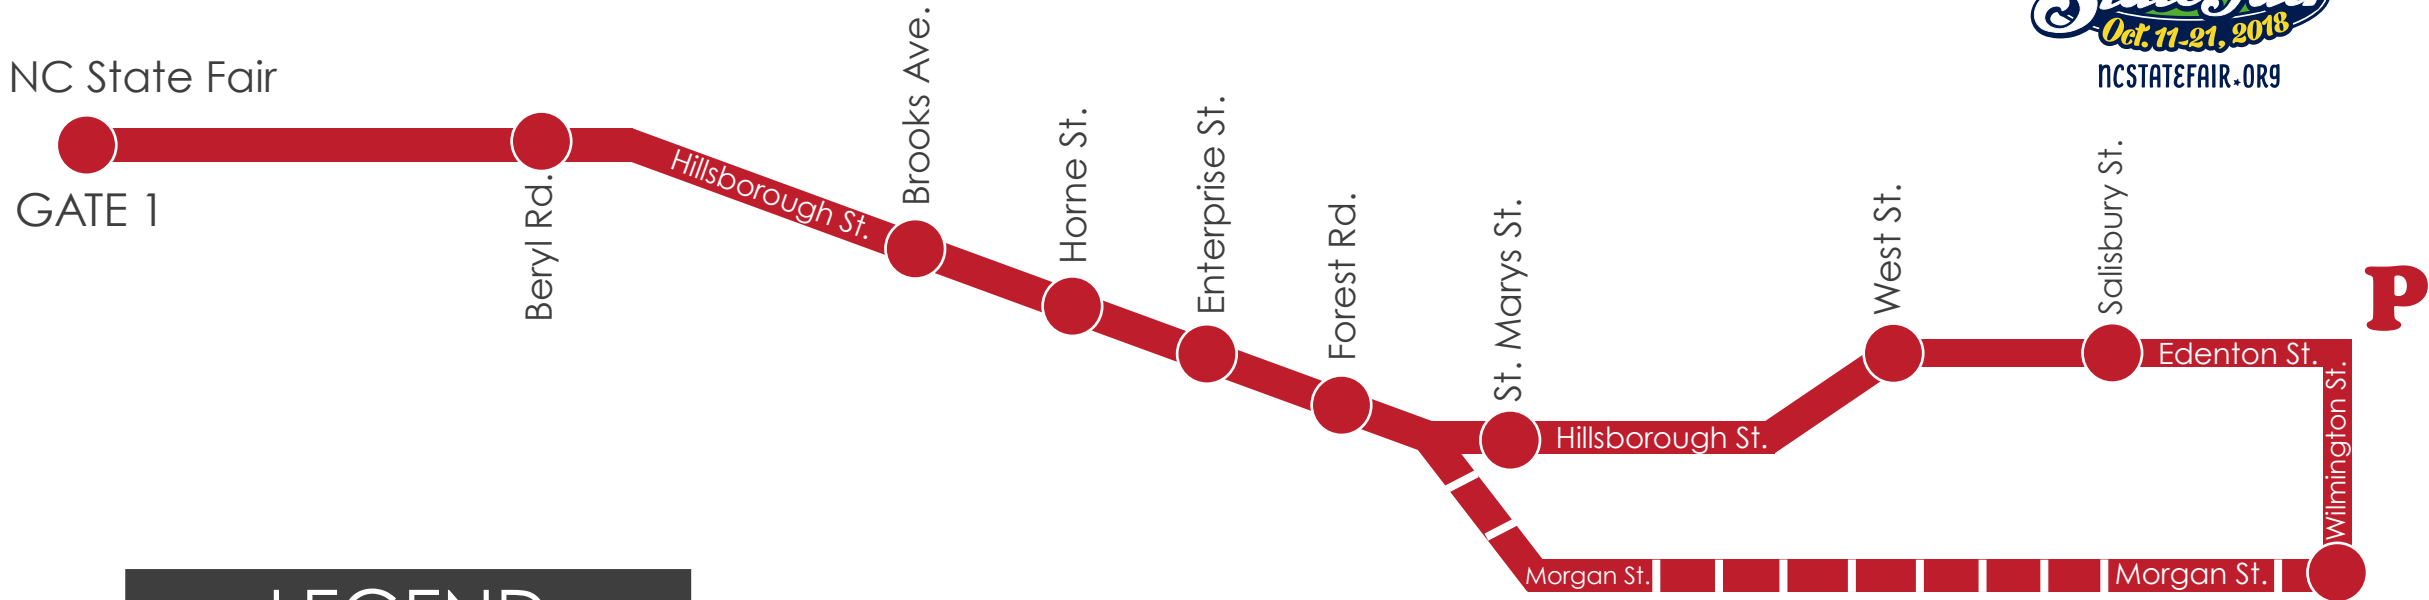

2018 Hillsborough Street Route

GoRaleigh Transit - NC State Fair Shuttle

NC State Fair

GATE 1

LEGEND

| | |
|---|----------|
| Shuttle Route | |
| Return Route | |
| State Fair Shuttle Stop | |
| Government Parking Lots (Free Parking Sat/Sun) | P |

- Mon- Fri | 6:30am & 7:30am departures from Downtown for Fair workers
- Mon- Fri | 1pm- Midnight | Shuttle Service Every Hour
- Saturday- Sunday | 8am- Midnight | Shuttle Service Every Hour

This route departs Downtown at NCDOT building on Wilmington St.

More information:
 919.996.FAIR | 919.485.RIDE | goraleigh.org